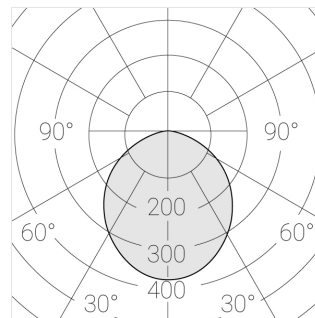

Trimless recessed luminaire

Luno Round C50 D200 20W 840 DA
ze11008713

220-240 V

IP20

Ra >80

MAC 3

Complectation

Body	1
LED module	1
Control gear	1
Fastener	4
Screw x6	8
Screw self-tapping	4
Washer D5	8

Dimming by TRIAC accessible on request

The manufacturer reserves the right to change the configuration of the LED luminaire.

Specifications

Measurements:	390x390x88 mm
Net weight:	4.07 kg
Round	
Body:	Gypsum
Illuminant:	LED
Electrical safety class:	II
Degree of protection:	IP20
Rated power:	19.6 W
Luminaire luminous flux*:	2185 lm
Light output*:	111.00 lm/w
Colorful temperature*:	4000 K
Color rendering index*:	Ra >80
Color temperature stability*:	MAC 3
cos *:	0.94
PRA:	LCA 25W 350-1050mA one4all SR PRE

All parameters marked with * are calculated values.
Zenith uses tried and tested components from leading suppliers.
However, it is possible for some LED technology-related faults to occur over the life of the product.

** — the manufacturer reserves the right to replace the power supply with a similar one with the same characteristics.