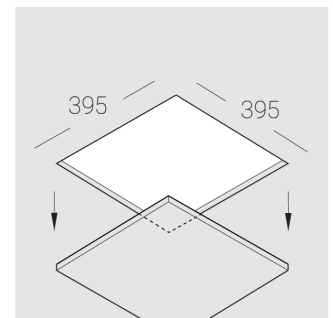

Trimless recessed luminaire

Luno Round C50 D200 20W 840 DA
ze11008713

220-240 V

IP20

Ra >80

MAC 3

Complectation

Body	1
LED module	1
Control gear	1
Fastener	4
Screw x6	8
Screw self-tapping	4
Washer D5	8

Dimming by TRIAC accessible on request

The manufacturer reserves the right to change the configuration of the LED luminaire.

Specifications

Measurements:	390x390x88 mm
Net weight:	4.07 kg
Round	
Body:	Gypsum
Illuminant:	LED
Electrical safety class:	II
Degree of protection:	IP20
Rated power:	19.6 W
Luminaire luminous flux*:	2185 lm
Light output*:	111.00 lm/w
Colorful temperature*:	4000 K
Color rendering index*:	Ra >80
Color temperature stability*:	MAC 3
cos *:	0.94
PRA:	LCA 25W 350-1050mA one4all SR PRE