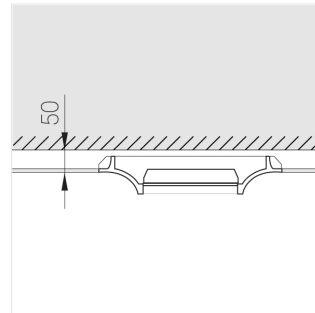

Trimless recessed luminaire

Luno Round C50 D200 20W 840 DA
ze11008713

220-240 V

IP20

Ra >80

MAC 3

Complectation

Body	1
LED module	1
Control gear	1
Fastener	4
Screw x6	8
Screw self-tapping	4
Washer D5	8

Dimming by TRIAC accessible on request

The manufacturer reserves the right to change the configuration of the LED luminaire.

Specifications

Measurements:	390x390x88 mm
Net weight:	4.07 kg
Round	
Body:	Gypsum
Illuminant:	LED
Electrical safety class:	II
Degree of protection:	IP20
Rated power:	19.6 W
Luminaire luminous flux*:	2185 lm
Light output*:	111.00 lm/w
Colorful temperature*:	4000 K
Color rendering index*:	Ra >80
Color temperature stability*:	MAC 3
cos *:	0.94
PRA:	LCA 25W 350-1050mA one4all SR PRE