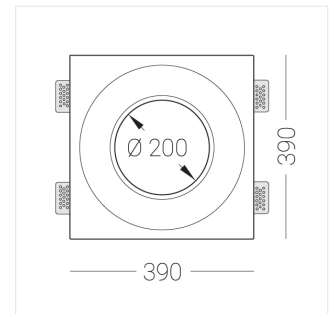

Trimless recessed luminaire

Luno Round C50 D200 20W 840 DA
ze11008713

220-240 V

IP20

Ra >80

MAC 3

Complectation

Body	1
LED module	1
Control gear	1
Fastener	4
Screw x6	8
Screw self-tapping	4
Washer D5	8

Dimming by TRIAC accessible on request

The manufacturer reserves the right to change the configuration of the LED luminaire.

Specifications

Measurements:	390x390x88 mm
Net weight:	4.07 kg
Round	
Body:	Gypsum
Illuminant:	LED
Electrical safety class:	II
Degree of protection:	IP20
Rated power:	19.6 W
Luminaire luminous flux*:	2185 lm
Light output*:	111.00 lm/w
Colorful temperature*:	4000 K
Color rendering index*:	Ra >80
Color temperature stability*:	MAC 3
cos *:	0.94
PRA:	LCA 25W 350-1050mA one4all SR PRE