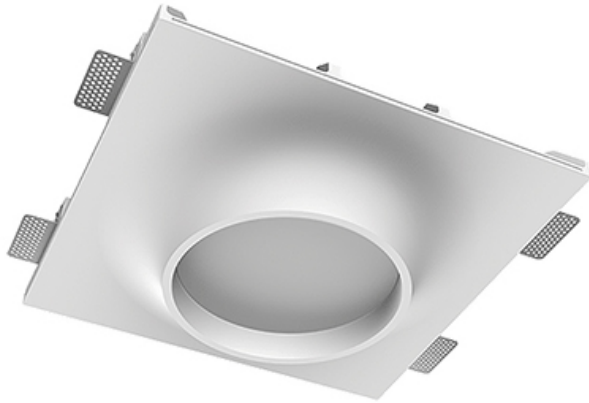

Trimless recessed luminaire

Luno Round C50 D200 20W 840 DA
ze11008713

220-240 V

IP20

Ra >80

MAC 3

Complectation

Body	1
LED module	1
Control gear	1
Fastener	4
Screw x6	8
Screw self-tapping	4
Washer D5	8

Dimming by TRIAC accessible on request

The manufacturer reserves the right to change the configuration of the LED luminaire.

Specifications

Measurements:	390x390x88 mm
Net weight:	4.07 kg
Round	
Body:	Gypsum
Illuminant:	LED
Electrical safety class:	II
Degree of protection:	IP20
Rated power:	19.6 W
Luminaire luminous flux*:	2185 lm
Light output*:	111.00 lm/w
Colorful temperature*:	4000 K
Color rendering index*:	Ra >80
Color temperature stability*:	MAC 3
cos *:	0.94
PRA:	LCA 25W 350-1050mA one4all SR PRE