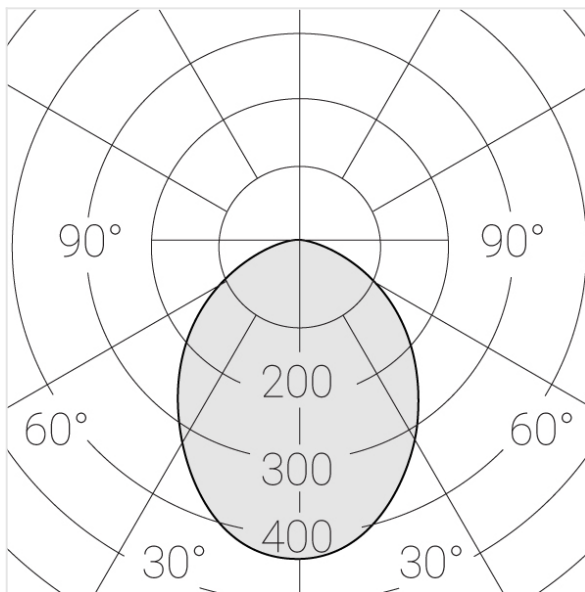

Trimless recessed luminaire

Twins A25 22W 927 IP44/20

ze11009468

220-240 V

IP44

Ra >90

MAC 3

Compectation

Specifications

Measurements:	232x137x70 mm
Net weight:	1.5kg
Double	
Body:	Gypsum
Illuminant:	LED
Electrical safety class:	II
Degree of protection:	IP44
Rated power:	22.4 w
Luminaire luminous flux*:	1387 lm
Light output*:	62 lm/w
Colorful temperature*:	2700 K
Color rendering index*:	Ra >90
Color temperature stability*:	MAC 3
cos *:	0.5
PRA:	Mean Well APC-12-350