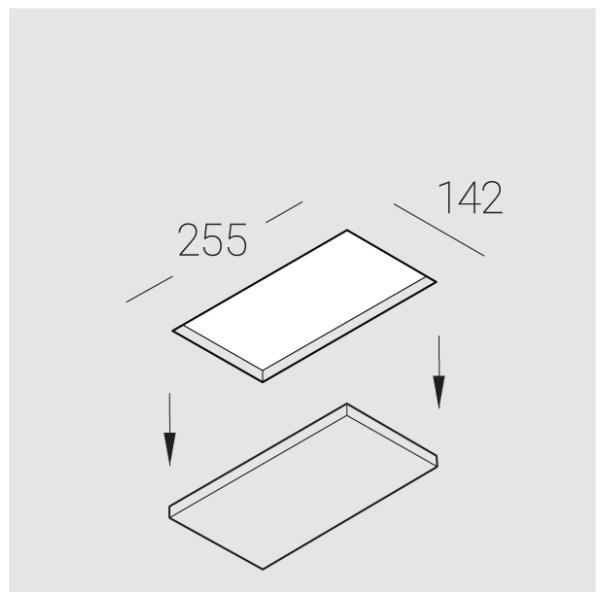

Trimless recessed luminaire

Twins A25 22W 927 IP44/20

ze11009468

220-240 V

IP44

Ra >90

MAC 3

Compectation

Body	1
LED module	2
Conrol gear	2
Fastener	2
Screw x6	4
Screw self-tapping	2
Washer D5	4
Suction Cup	1

Dimming by TRIAC accessible on request

The manufacturer reserves the right to change the configuration of the LED luminaire.

Specifications

Measurements:	232x137x70 mm
Net weight:	1.5kg
Double	
Body:	Gypsum
Illuminant:	LED
Electrical safety class:	II
Degree of protection:	IP44
Rated power:	22.4 w
Luminaire luminous flux*:	1387 lm
Light output*:	62 lm/w
Colorful temperature*:	2700 K
Color rendering index*:	Ra >90
Color temperature stability*:	MAC 3
cos *:	0.5
PRA:	Mean Well APC-12-350