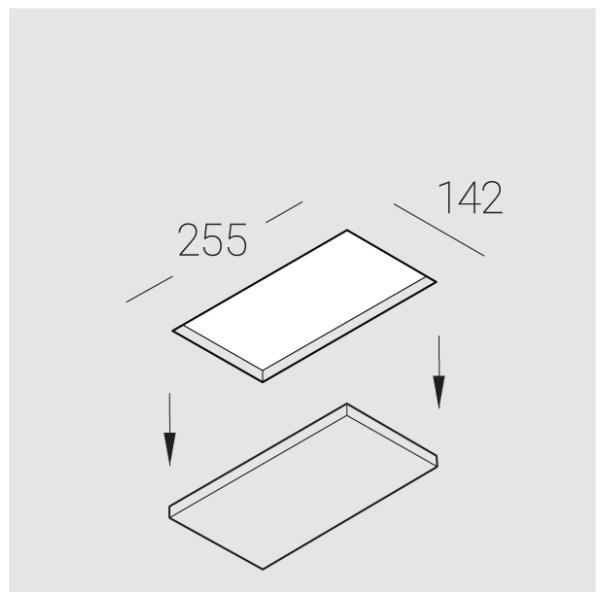

Trimless recessed luminaire

Twins A25 16W 927 IP44/20 DA

ze11009723

220-240 V

IP44

Ra >90

MAC 3

Compectation

Body	1
LED module	2
Conrol gear	1
Fastener	2
Screw x6	4
Screw self-tapping	2
Washer D5	4
Suction Cup	1

Dimming by TRIAC accessible on request

The manufacturer reserves the right to change the configuration of the LED luminaire.

Specifications

Measurements:	232x137x70 mm
Net weight:	1.49 kg
Double	
Body:	Gypsum
Illuminant:	LED
Electrical safety class:	II
Degree of protection:	IP44
Rated power:	15 w
Luminaire luminous flux*:	1014 lm
Light output*:	68 lm/w
Colorful temperature*:	2700 K
Color rendering index*:	Ra >90
Color temperature stability*:	MAC 3
cos *:	0.97
PRA:	LCA 17W 250-700mA one4all SC PRE