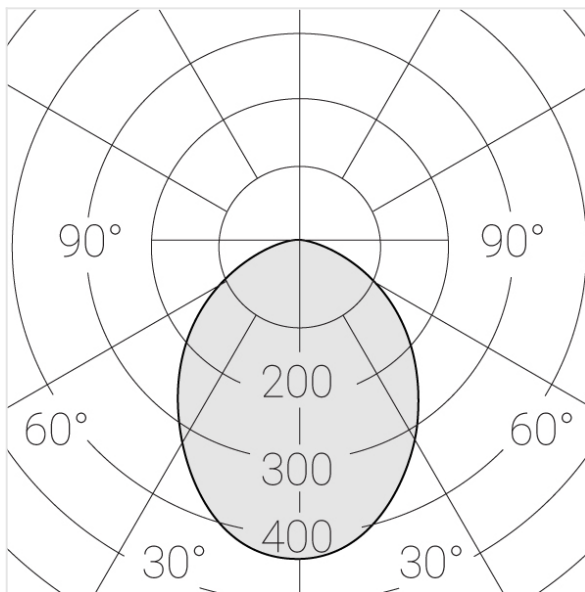

Trimless recessed luminaire

Twins A25 16W 927 IP44/20 DA

ze11009723

220-240 V

IP44

Ra >90

MAC 3

Compectation

Specifications

Measurements:	232x137x70 mm
Net weight:	1.49 kg
Double	
Body:	Gypsum
Illuminant:	LED
Electrical safety class:	II
Degree of protection:	IP44
Rated power:	15 w
Luminaire luminous flux*:	1014 lm
Light output*:	68 lm/w
Colorful temperature*:	2700 K
Color rendering index*:	Ra >90
Color temperature stability*:	MAC 3
cos *:	0.97
PRA:	LCA 17W 250-700mA one4all SC PRE