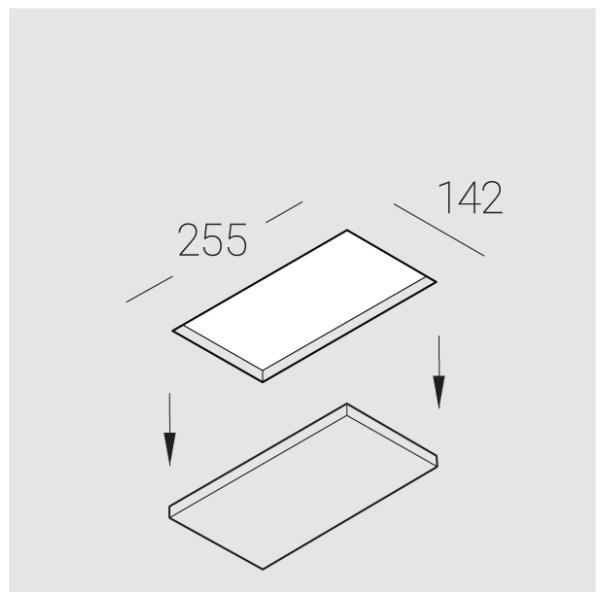

# Trimless recessed luminaire

Twins A25 16W 927 IP44/20 DW

ze11009728

220-240 V

IP44

Ra >90

MAC 3

## Compectation

---

Body	1
LED module	2
Conrol gear	1
Fastener	2
Screw x6	4
Screw self-tapping	2
Washer D5	4
Suction Cup	1

Dimming by TRIAC accessible on request

The manufacturer reserves the right to change the configuration of the LED luminaire.

## Specifications

---

Measurements:	232x137x70 mm
Net weight:	1.49 kg
Double	
Body:	Gypsum
Illuminant:	LED
Electrical safety class:	II
Degree of protection:	IP44
Rated power:	15 w
Luminaire luminous flux*:	1014 lm
Light output*:	68 lm/w
Colorful temperature*:	2700 K
Color rendering index*:	Ra >90
Color temperature stability*:	MAC 3
cos *:	0.97
PRA:	LC 17/250-700/50 bDW SC PRE2