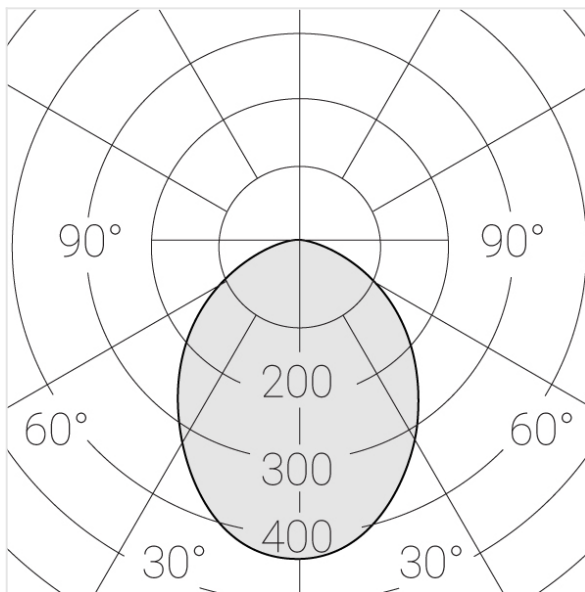

# Trimless recessed luminaire

Twins A25 16W 927 IP44/20 DW

ze11009728

220-240 V

IP44

Ra >90

MAC 3

## Specifications

---

Measurements:	232x137x70 mm
Net weight:	1.49 kg
Double	
Body:	Gypsum
Illuminant:	LED
Electrical safety class:	II
Degree of protection:	IP44
Rated power:	15 w
Luminaire luminous flux*:	1014 lm
Light output*:	68 lm/w
Colorful temperature*:	2700 K
Color rendering index*:	Ra >90
Color temperature stability*:	MAC 3
cos *:	0.97
PRA:	LC 17/250-700/50 bDW SC PRE2