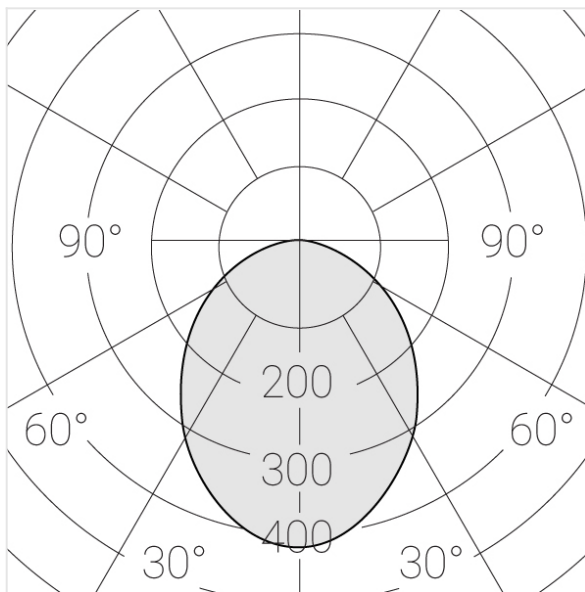

Trimless recessed luminaire

Twins R25 16W 840 IP44/20

ze11009427

220-240 V

IP44

Ra >80

MAC 3

Compectation

Specifications

Measurements:	300x167x70 mm
Net weight:	1.77kg
Double	
Body:	Gypsum
Illuminant:	LED
Electrical safety class:	II
Degree of protection:	IP44
Rated power:	15.6 w
Luminaire luminous flux*:	1400 lm
Light output*:	90 lm/w
Colorful temperature*:	4000 K
Color rendering index*:	Ra >80
Color temperature stability*:	MAC 3
cos *:	0.4
PRA:	Mean Well APC-8-250