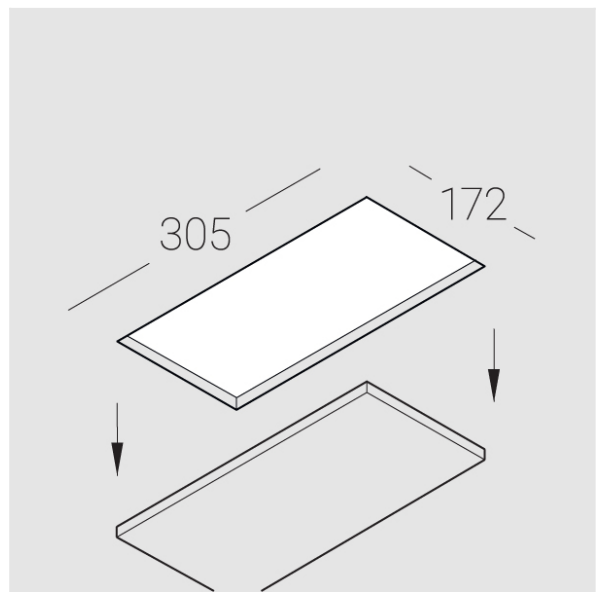

Trimless recessed luminaire

Twins R25 16W 840 IP44/20

ze11009427

220-240 V

IP44

Ra >80

MAC 3

Compectation

Body	1
LED module	2
Conrol gear	2
Fastener	2
Screw x6	4
Screw self-tapping	2
Washer D5	4
Suction Cup	1

Dimming by TRIAC accessible on request

The manufacturer reserves the right to change the configuration of the LED luminaire.

Specifications

Measurements:	300x167x70 mm
Net weight:	1.77kg
Double	
Body:	Gypsum
Illuminant:	LED
Electrical safety class:	II
Degree of protection:	IP44
Rated power:	15.6 w
Luminaire luminous flux*:	1400 lm
Light output*:	90 lm/w
Colorful temperature*:	4000 K
Color rendering index*:	Ra >80
Color temperature stability*:	MAC 3
cos *:	0.4
PRA:	Mean Well APC-8-250