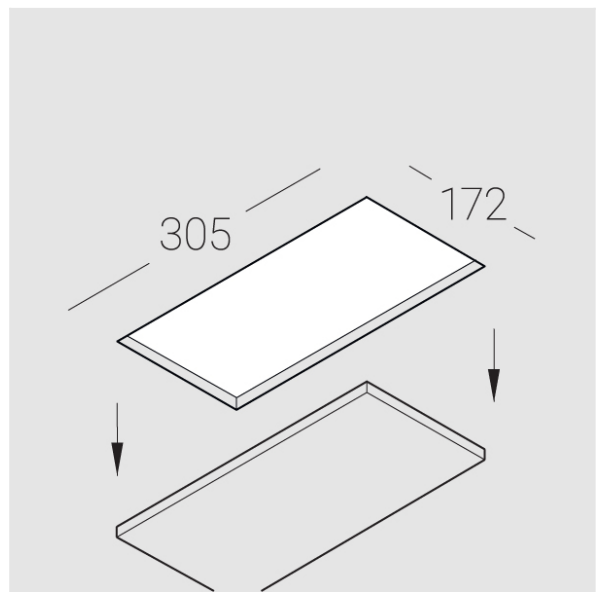

# Trimless recessed luminaire

Twins R25 22W 840 IP44/20

ze11009487

220-240 V

IP44

Ra >80

MAC 3

## Compectation

---

Body	1
LED module	2
Conrol gear	2
Fastener	2
Screw x6	4
Screw self-tapping	2
Washer D5	4
Suction Cup	1

Dimming by TRIAC accessible on request

The manufacturer reserves the right to change the configuration of the LED luminaire.

## Specifications

---

Measurements:	300x167x70 mm
Net weight:	1.83 kg
Double	
Body:	Gypsum
Illuminant:	LED
Electrical safety class:	II
Degree of protection:	IP44
Rated power:	22.4 w
Luminaire luminous flux*:	1917 lm
Light output*:	86 lm/w
Colorful temperature*:	4000 K
Color rendering index*:	Ra >80
Color temperature stability*:	MAC 3
cos *:	0.5
PRA:	Mean Well APC-12-350