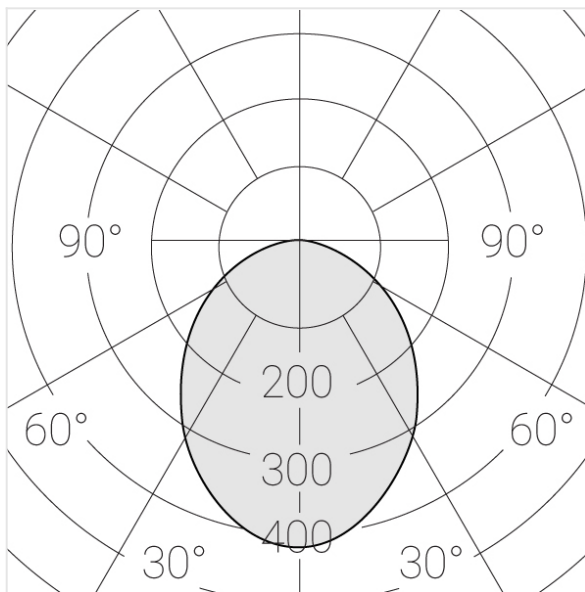

# Trimless recessed luminaire

Twins R25 22W 840 IP44/20

ze11009487

220-240 V

IP44

Ra >80

MAC 3

## Specifications

---

Measurements:	300x167x70 mm
Net weight:	1.83 kg
Double	
Body:	Gypsum
Illuminant:	LED
Electrical safety class:	II
Degree of protection:	IP44
Rated power:	22.4 w
Luminaire luminous flux*:	1917 lm
Light output*:	86 lm/w
Colorful temperature*:	4000 K
Color rendering index*:	Ra >80
Color temperature stability*:	MAC 3
cos *:	0.5
PRA:	Mean Well APC-12-350