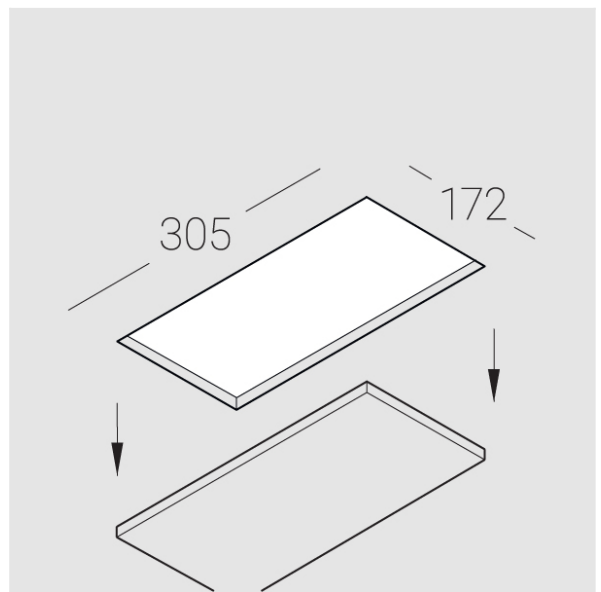

Trimless recessed luminaire

Twins R25 16W 927 IP44/20

ze11009428

220-240 V

IP44

Ra >90

MAC 3

Compectation

Body	1
LED module	2
Conrol gear	2
Fastener	2
Screw x6	4
Screw self-tapping	2
Washer D5	4
Suction Cup	1

Dimming by TRIAC accessible on request

The manufacturer reserves the right to change the configuration of the LED luminaire.

Specifications

Measurements:	300x167x70 mm
Net weight:	1.77kg
Double	
Body:	Gypsum
Illuminant:	LED
Electrical safety class:	II
Degree of protection:	IP44
Rated power:	15.6 w
Luminaire luminous flux*:	1031 lm
Light output*:	66 lm/w
Colorful temperature*:	2700 K
Color rendering index*:	Ra >90
Color temperature stability*:	MAC 3
cos *:	0.4
PRA:	Mean Well APC-8-250