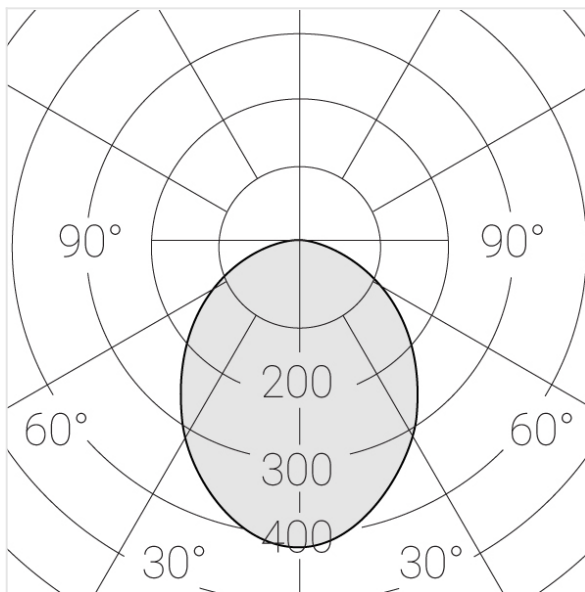

Trimless recessed luminaire

Twins R25 16W 927 IP44/20

ze11009428

220-240 V

IP44

Ra >90

MAC 3

Compectation

Specifications

Measurements:	300x167x70 mm
Net weight:	1.77kg
Double	
Body:	Gypsum
Illuminant:	LED
Electrical safety class:	II
Degree of protection:	IP44
Rated power:	15.6 w
Luminaire luminous flux*:	1031 lm
Light output*:	66 lm/w
Colorful temperature*:	2700 K
Color rendering index*:	Ra >90
Color temperature stability*:	MAC 3
cos *:	0.4
PRA:	Mean Well APC-8-250