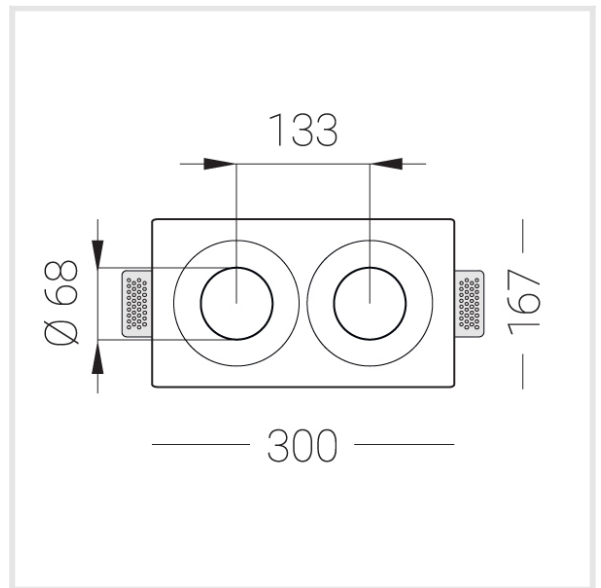

Trimless recessed luminaire

Twins R25 16W 927 IP44/20

ze11009428

220-240 V

IP44

Ra >90

MAC 3

Compectation

Body	1
LED module	2
Conrol gear	2
Fastener	2
Screw x6	4
Screw self-tapping	2
Washer D5	4
Suction Cup	1

Dimming by TRIAC accessible on request

The manufacturer reserves the right to change the configuration of the LED luminaire.

Specifications

Measurements:	300x167x70 mm
Net weight:	1.77kg
Double	
Body:	Gypsum
Illuminant:	LED
Electrical safety class:	II
Degree of protection:	IP44
Rated power:	15.6 w
Luminaire luminous flux*:	1031 lm
Light output*:	66 lm/w
Colorful temperature*:	2700 K
Color rendering index*:	Ra >90
Color temperature stability*:	MAC 3
cos *:	0.4
PRA:	Mean Well APC-8-250