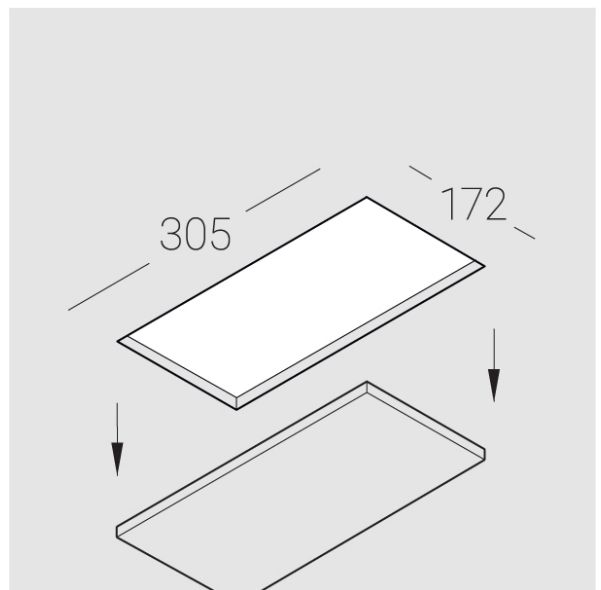

Trimless recessed luminaire

Twins R25 22W 927 IP44/20

ze11009488

220-240 V

IP44

Ra >90

MAC 3

Compectation

Body	1
LED module	2
Conrol gear	2
Fastener	2
Screw x6	4
Screw self-tapping	2
Washer D5	4
Suction Cup	1

Dimming by TRIAC accessible on request

The manufacturer reserves the right to change the configuration of the LED luminaire.

Specifications

Measurements:	300x167x70 mm
Net weight:	1.83 kg
Double	
Body:	Gypsum
Illuminant:	LED
Electrical safety class:	II
Degree of protection:	IP44
Rated power:	22.4 w
Luminaire luminous flux*:	1411 lm
Light output*:	63 lm/w
Colorful temperature*:	2700 K
Color rendering index*:	Ra >90
Color temperature stability*:	MAC 3
cos *:	0.5
PRA:	Mean Well APC-12-350