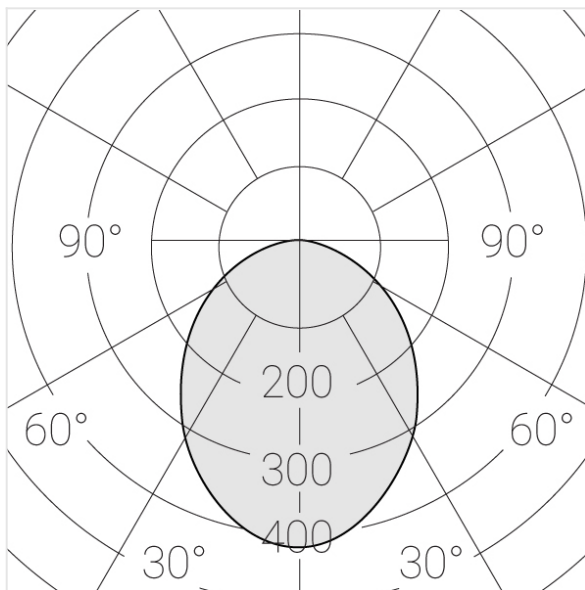

Trimless recessed luminaire

Twins R25 22W 927 IP44/20

ze11009488

220-240 V

IP44

Ra >90

MAC 3

Compectation

Specifications

Measurements:	300x167x70 mm
Net weight:	1.83 kg
Double	
Body:	Gypsum
Illuminant:	LED
Electrical safety class:	II
Degree of protection:	IP44
Rated power:	22.4 w
Luminaire luminous flux*:	1411 lm
Light output*:	63 lm/w
Colorful temperature*:	2700 K
Color rendering index*:	Ra >90
Color temperature stability*:	MAC 3
cos *:	0.5
PRA:	Mean Well APC-12-350