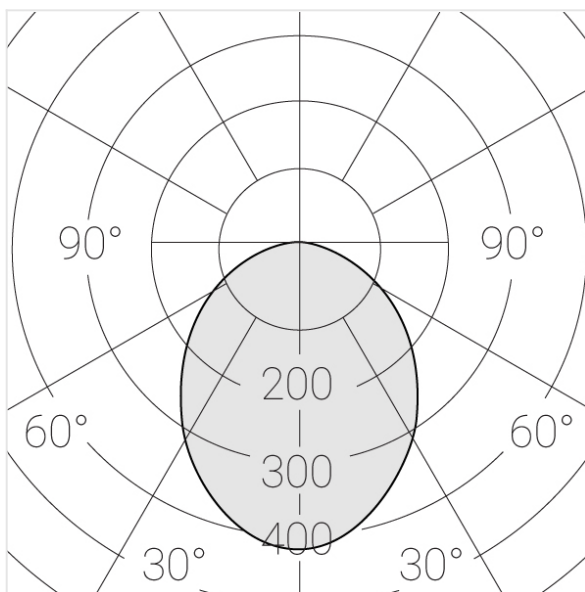

Trimless recessed luminaire

Twins R25 16W 940 IP44/20

ze11009430

220-240 V

IP44

Ra >90

MAC 3

Compectation

Specifications

Measurements:	300x167x70 mm
Net weight:	1.77kg
Double	
Body:	Gypsum
Illuminant:	LED
Electrical safety class:	II
Degree of protection:	IP44
Rated power:	15.6 w
Luminaire luminous flux*:	1210 lm
Light output*:	78 lm/w
Colorful temperature*:	4000 K
Color rendering index*:	Ra >90
Color temperature stability*:	MAC 3
cos *:	0.4
PRA:	Mean Well APC-8-250