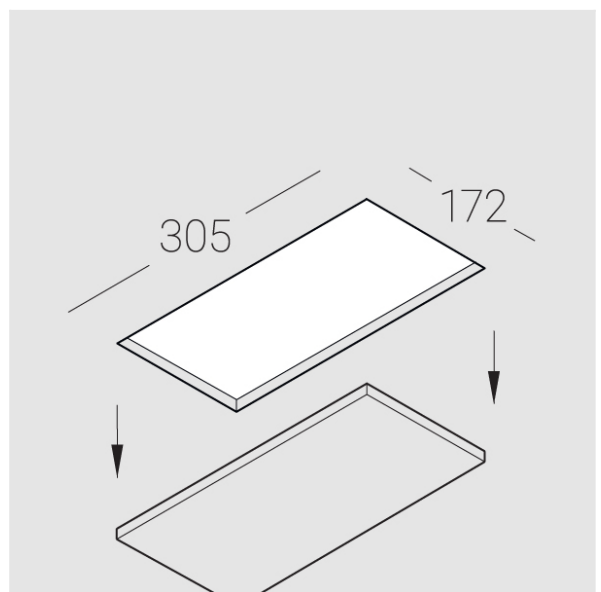

Trimless recessed luminaire

Twins R25 16W 940 IP44/20

ze11009430

220-240 V

IP44

Ra >90

MAC 3

Compectation

Body	1
LED module	2
Conrol gear	2
Fastener	2
Screw x6	4
Screw self-tapping	2
Washer D5	4
Suction Cup	1

Dimming by TRIAC accessible on request

The manufacturer reserves the right to change the configuration of the LED luminaire.

Specifications

Measurements:	300x167x70 mm
Net weight:	1.77kg
Double	
Body:	Gypsum
Illuminant:	LED
Electrical safety class:	II
Degree of protection:	IP44
Rated power:	15.6 w
Luminaire luminous flux*:	1210 lm
Light output*:	78 lm/w
Colorful temperature*:	4000 K
Color rendering index*:	Ra >90
Color temperature stability*:	MAC 3
cos *:	0.4
PRA:	Mean Well APC-8-250