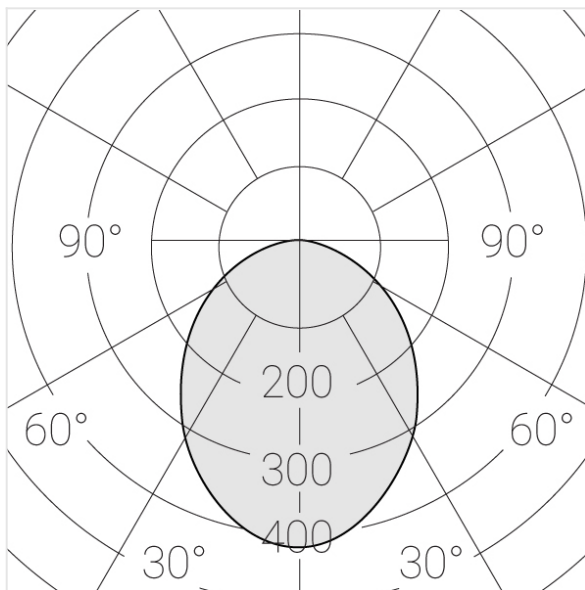

Trimless recessed luminaire

Twins R25 22W 940 IP44/20

ze11009490

220-240 V

IP44

Ra >90

MAC 3

Compectation

Specifications

Measurements:	300x167x70 mm
Net weight:	1.83 kg
Double	
Body:	Gypsum
Illuminant:	LED
Electrical safety class:	II
Degree of protection:	IP44
Rated power:	22.4 w
Luminaire luminous flux*:	1656 lm
Light output*:	74 lm/w
Colorful temperature*:	4000 K
Color rendering index*:	Ra >90
Color temperature stability*:	MAC 3
cos *:	0.5
PRA:	Mean Well APC-12-350