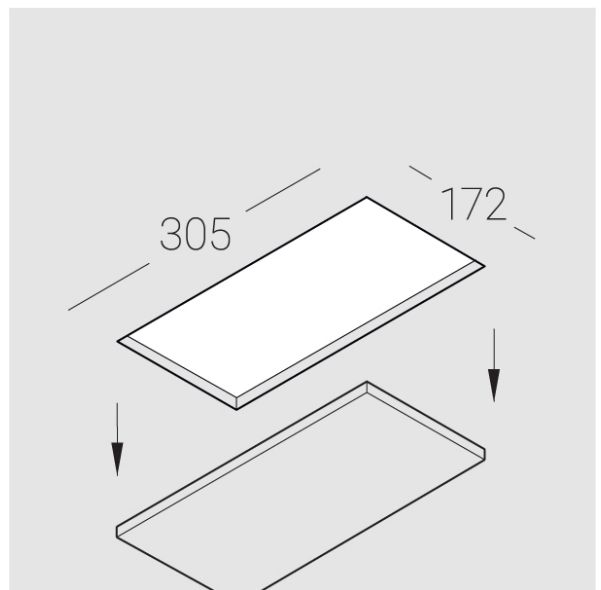

Trimless recessed luminaire

Twins R25 22W 940 IP44/20

ze11009490

220-240 V

IP44

Ra >90

MAC 3

Compectation

Body	1
LED module	2
Conrol gear	2
Fastener	2
Screw x6	4
Screw self-tapping	2
Washer D5	4
Suction Cup	1

Dimming by TRIAC accessible on request

The manufacturer reserves the right to change the configuration of the LED luminaire.

Specifications

Measurements:	300x167x70 mm
Net weight:	1.83 kg
Double	
Body:	Gypsum
Illuminant:	LED
Electrical safety class:	II
Degree of protection:	IP44
Rated power:	22.4 w
Luminaire luminous flux*:	1656 lm
Light output*:	74 lm/w
Colorful temperature*:	4000 K
Color rendering index*:	Ra >90
Color temperature stability*:	MAC 3
cos *:	0.5
PRA:	Mean Well APC-12-350