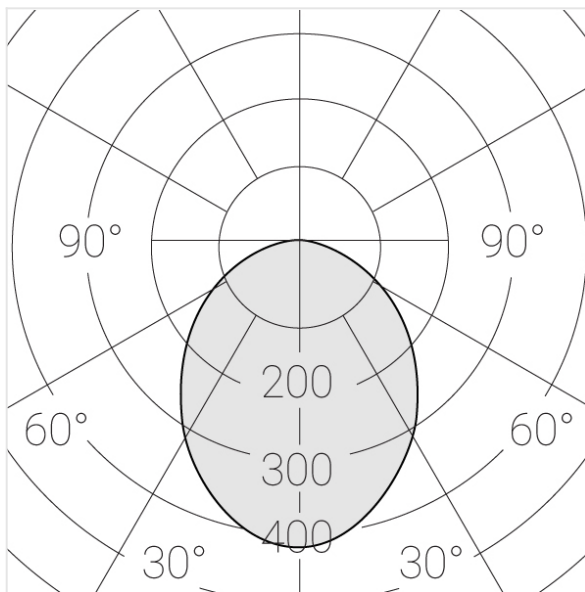

Trimless recessed luminaire

Twins R25 22W 927 IP44/20 DA

ze11009763

220-240 V

IP44

Ra >90

MAC 3

Compectation

Specifications

Measurements:	300x167x70 mm
Net weight:	1.82 kg
Double	
Body:	Gypsum
Illuminant:	LED
Electrical safety class:	II
Degree of protection:	IP44
Rated power:	21.1 w
Luminaire luminous flux*:	1411 lm
Light output*:	67 lm/w
Colorful temperature*:	2700 K
Color rendering index*:	Ra >90
Color temperature stability*:	MAC 3
cos *:	0.93
PRA:	LCA 25W 350-1050mA one4all SC PRE