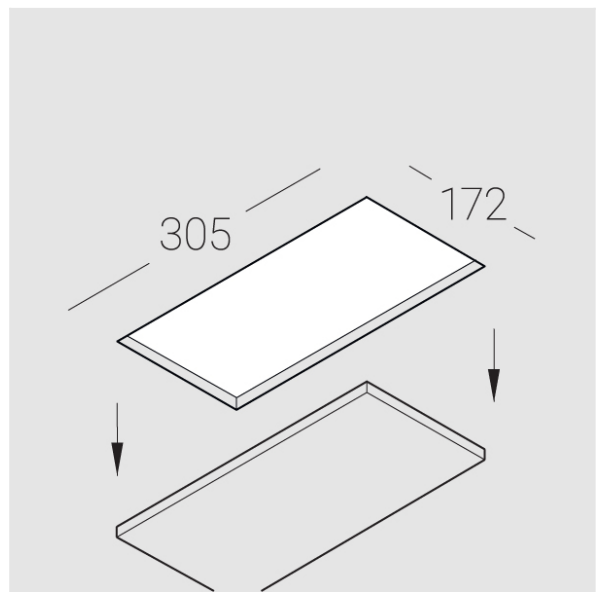

Trimless recessed luminaire

Twins R25 22W 927 IP44/20 DA

ze11009763

220-240 V

IP44

Ra >90

MAC 3

Compectation

Body	1
LED module	2
Conrol gear	1
Fastener	2
Screw x6	4
Screw self-tapping	2
Washer D5	4
Suction Cup	1

Dimming by TRIAC accessible on request

The manufacturer reserves the right to change the configuration of the LED luminaire.

Specifications

Measurements:	300x167x70 mm
Net weight:	1.82 kg
Double	
Body:	Gypsum
Illuminant:	LED
Electrical safety class:	II
Degree of protection:	IP44
Rated power:	21.1 w
Luminaire luminous flux*:	1411 lm
Light output*:	67 lm/w
Colorful temperature*:	2700 K
Color rendering index*:	Ra >90
Color temperature stability*:	MAC 3
cos *:	0.93
PRA:	LCA 25W 350-1050mA one4all SC PRE