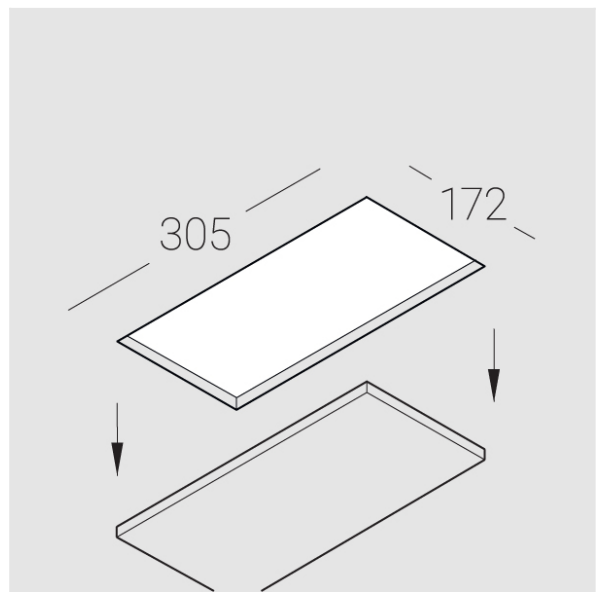

# Trimless recessed luminaire

Twins R25 22W 940 IP44/20 DA

ze11009765

220-240 V

IP44

Ra >90

MAC 3

## Compectation

---

Body	1
LED module	2
Conrol gear	1
Fastener	2
Screw x6	4
Screw self-tapping	2
Washer D5	4
Suction Cup	1

Dimming by TRIAC accessible on request

The manufacturer reserves the right to change the configuration of the LED luminaire.

## Specifications

---

Measurements:	300x167x70 mm
Net weight:	1.82 kg
Double	
Body:	Gypsum
Illuminant:	LED
Electrical safety class:	II
Degree of protection:	IP44
Rated power:	21.1 w
Luminaire luminous flux*:	1656 lm
Light output*:	78 lm/w
Colorful temperature*:	4000 K
Color rendering index*:	Ra >90
Color temperature stability*:	MAC 3
cos *:	0.93
PRA:	LCA 25W 350-1050mA one4all SC PRE