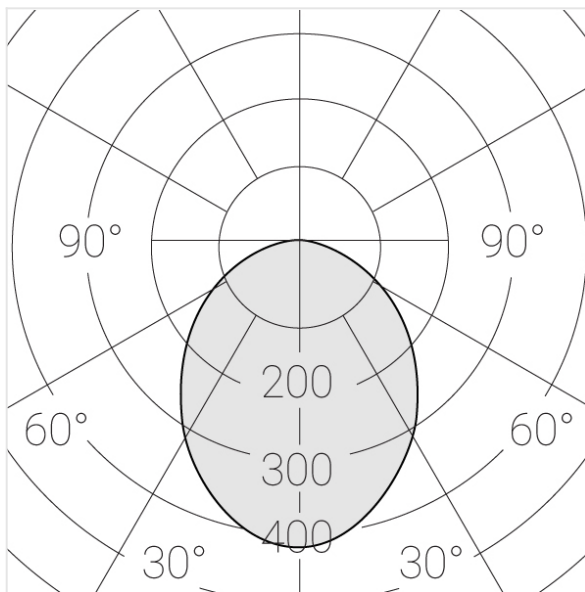

# Trimless recessed luminaire

Twins R25 22W 940 IP44/20 DA

ze11009765

220-240 V

IP44

Ra >90

MAC 3

## Specifications

---

Measurements:	300x167x70 mm
Net weight:	1.82 kg
Double	
Body:	Gypsum
Illuminant:	LED
Electrical safety class:	II
Degree of protection:	IP44
Rated power:	21.1 w
Luminaire luminous flux*:	1656 lm
Light output*:	78 lm/w
Colorful temperature*:	4000 K
Color rendering index*:	Ra >90
Color temperature stability*:	MAC 3
cos *:	0.93
PRA:	LCA 25W 350-1050mA one4all SC PRE