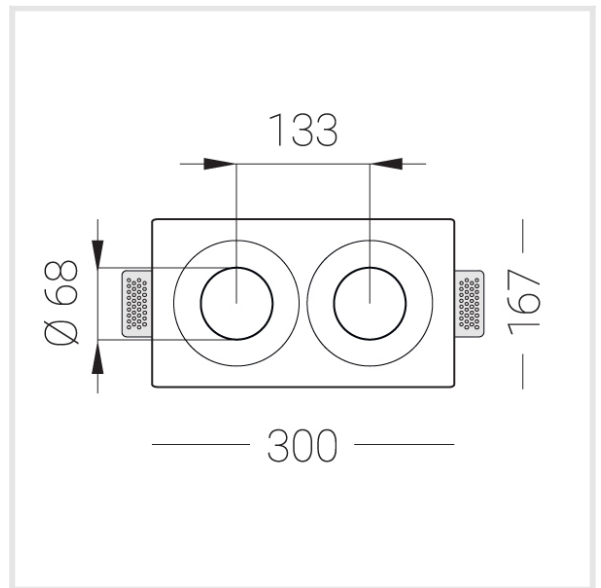

Trimless recessed luminaire

Twins R25 22W 927 DW

ze11009493

220-240 V

IP20

Ra >90

MAC 3

Compectation

Body	1
LED module	2
Conrol gear	1
Fastener	2
Screw x6	4
Screw self-tapping	2
Washer D5	4
Suction Cup	1

Dimming by TRIAC accessible on request

The manufacturer reserves the right to change the configuration of the LED luminaire.

Specifications

Measurements:	300x167x70 mm
Net weight:	1.82 kg
Double	
Body:	Gypsum
Illuminant:	LED
Electrical safety class:	II
Degree of protection:	IP20
Rated power:	21.1 w
Luminaire luminous flux*:	1411 lm
Light output*:	67 lm/w
Colorful temperature*:	2700 K
Color rendering index*:	Ra >90
Color temperature stability*:	MAC 3
cos *:	0.93
PRA:	LC 25/350-1050/50 bDW SC PRE2