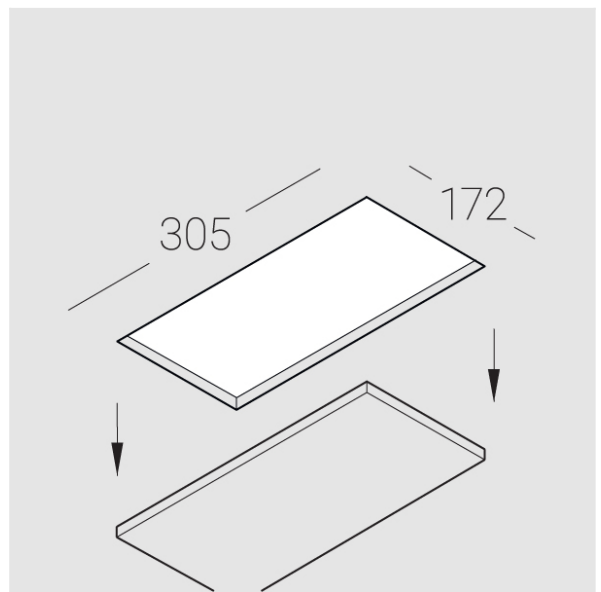

Trimless recessed luminaire

Twins R25 22W 927 DW

ze11009493

220-240 V

IP20

Ra >90

MAC 3

Compectation

Body	1
LED module	2
Conrol gear	1
Fastener	2
Screw x6	4
Screw self-tapping	2
Washer D5	4
Suction Cup	1

Dimming by TRIAC accessible on request

The manufacturer reserves the right to change the configuration of the LED luminaire.

Specifications

Measurements:	300x167x70 mm
Net weight:	1.82 kg
Double	
Body:	Gypsum
Illuminant:	LED
Electrical safety class:	II
Degree of protection:	IP20
Rated power:	21.1 w
Luminaire luminous flux*:	1411 lm
Light output*:	67 lm/w
Colorful temperature*:	2700 K
Color rendering index*:	Ra >90
Color temperature stability*:	MAC 3
cos *:	0.93
PRA:	LC 25/350-1050/50 bDW SC PRE2