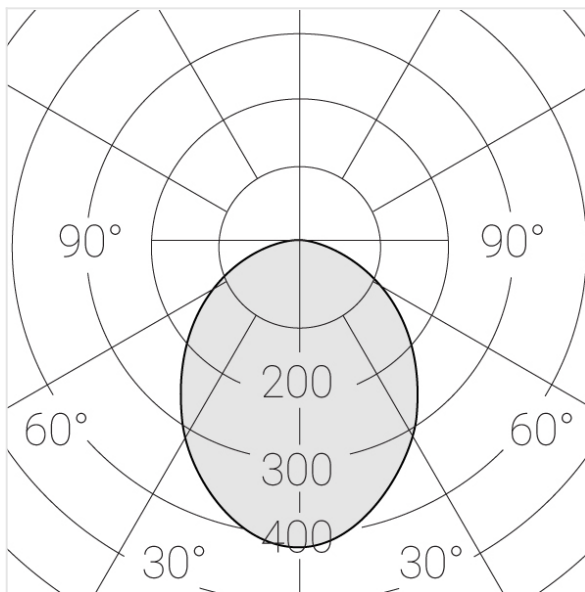

Trimless recessed luminaire

Twins R25 22W 927 DW

ze11009493

220-240 V

IP20

Ra >90

MAC 3

Compectation

Specifications

Measurements:	300x167x70 mm
Net weight:	1.82 kg
Double	
Body:	Gypsum
Illuminant:	LED
Electrical safety class:	II
Degree of protection:	IP20
Rated power:	21.1 w
Luminaire luminous flux*:	1411 lm
Light output*:	67 lm/w
Colorful temperature*:	2700 K
Color rendering index*:	Ra >90
Color temperature stability*:	MAC 3
cos *:	0.93
PRA:	LC 25/350-1050/50 bDW SC PRE2