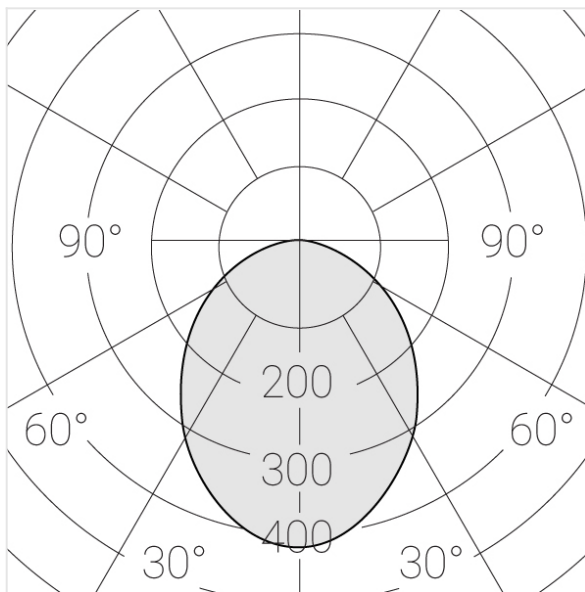

Trimless recessed luminaire

Twins R25 22W 840 IP44/20 DW

ze11009767

220-240 V

IP44

Ra >80

MAC 3

Compelectionation

Specifications

Measurements:	300x167x70 mm
Net weight:	1.82 kg
Double	
Body:	Gypsum
Illuminant:	LED
Electrical safety class:	II
Degree of protection:	IP44
Rated power:	21.1 w
Luminaire luminous flux*:	1917 lm
Light output*:	91 lm/w
Colorful temperature*:	4000 K
Color rendering index*:	Ra >80
Color temperature stability*:	MAC 3
cos *:	0.93
PRA:	LC 25/350-1050/50 bDW SC PRE2