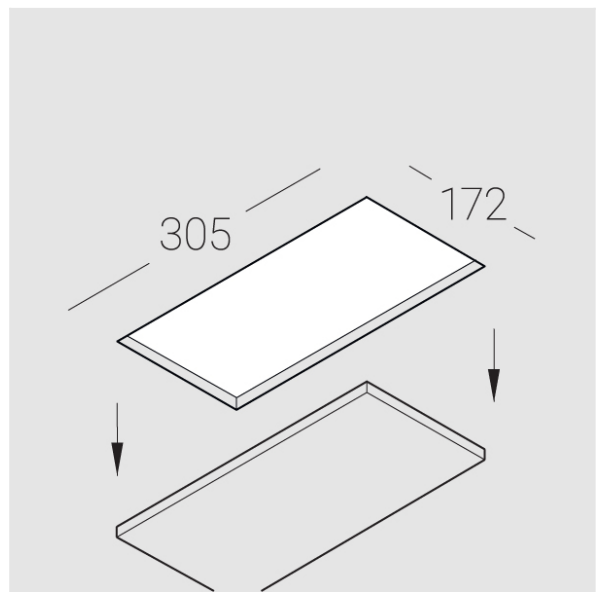

Trimless recessed luminaire

Twins R25 22W 840 IP44/20 DW

ze11009767

220-240 V

IP44

Ra >80

MAC 3

Compelectionation

Body	1
LED module	2
Conrol gear	1
Fastener	2
Screw x6	4
Screw self-tapping	2
Washer D5	4
Suction Cup	1

Dimming by TRIAC accessible on request

The manufacturer reserves the right to change the configuration of the LED luminaire.

Specifications

Measurements:	300x167x70 mm
Net weight:	1.82 kg
Double	
Body:	Gypsum
Illuminant:	LED
Electrical safety class:	II
Degree of protection:	IP44
Rated power:	21.1 w
Luminaire luminous flux*:	1917 lm
Light output*:	91 lm/w
Colorful temperature*:	4000 K
Color rendering index*:	Ra >80
Color temperature stability*:	MAC 3
cos *:	0.93
PRA:	LC 25/350-1050/50 bDW SC PRE2