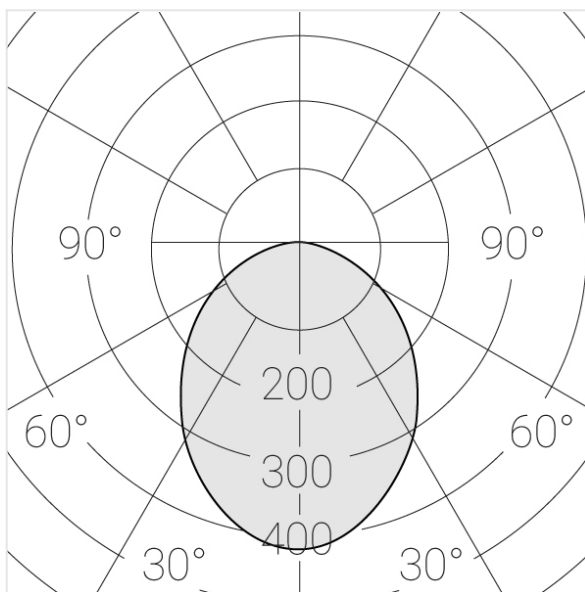

# Trimless recessed luminaire

Twins R25 22W 927 IP44/20 DW

ze11009768

220-240 V

IP44

Ra >90

MAC 3

## Specifications

---

Measurements:	300x167x70 mm
Net weight:	1.82 kg
Double	
Body:	Gypsum
Illuminant:	LED
Electrical safety class:	II
Degree of protection:	IP44
Rated power:	21.1 w
Luminaire luminous flux*:	1411 lm
Light output*:	67 lm/w
Colorful temperature*:	2700 K
Color rendering index*:	Ra >90
Color temperature stability*:	MAC 3
cos *:	0.93
PRA:	LC 25/350-1050/50 bDW SC PRE2