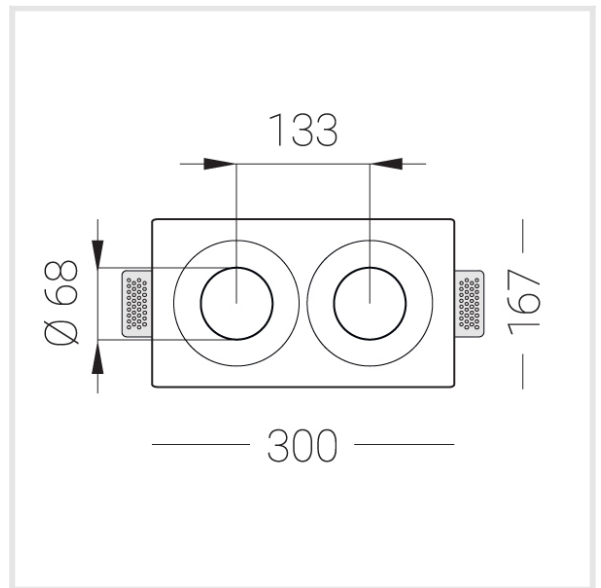

# Trimless recessed luminaire

Twins R25 22W 927 IP44/20 DW

ze11009768

220-240 V

IP44

Ra >90

MAC 3

## Compectation

---

Body	1
LED module	2
Conrol gear	1
Fastener	2
Screw x6	4
Screw self-tapping	2
Washer D5	4
Suction Cup	1

Dimming by TRIAC accessible on request

The manufacturer reserves the right to change the configuration of the LED luminaire.

## Specifications

---

Measurements:	300x167x70 mm
Net weight:	1.82 kg
Double	
Body:	Gypsum
Illuminant:	LED
Electrical safety class:	II
Degree of protection:	IP44
Rated power:	21.1 w
Luminaire luminous flux*:	1411 lm
Light output*:	67 lm/w
Colorful temperature*:	2700 K
Color rendering index*:	Ra >90
Color temperature stability*:	MAC 3
cos *:	0.93
PRA:	LC 25/350-1050/50 bDW SC PRE2