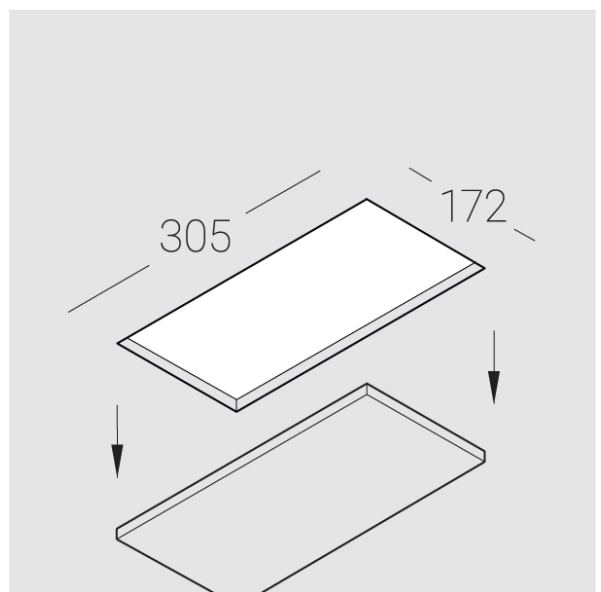

# Trimless recessed luminaire

Twins R25 22W 927 IP44/20 DW

ze11009768

220-240 V

IP44

Ra >90

MAC 3

## Compectation

---

Body	1
LED module	2
Conrol gear	1
Fastener	2
Screw x6	4
Screw self-tapping	2
Washer D5	4
Suction Cup	1

Dimming by TRIAC accessible on request

The manufacturer reserves the right to change the configuration of the LED luminaire.

## Specifications

---

Measurements:	300x167x70 mm
Net weight:	1.82 kg
Double	
Body:	Gypsum
Illuminant:	LED
Electrical safety class:	II
Degree of protection:	IP44
Rated power:	21.1 w
Luminaire luminous flux*:	1411 lm
Light output*:	67 lm/w
Colorful temperature*:	2700 K
Color rendering index*:	Ra >90
Color temperature stability*:	MAC 3
cos *:	0.93
PRA:	LC 25/350-1050/50 bDW SC PRE2