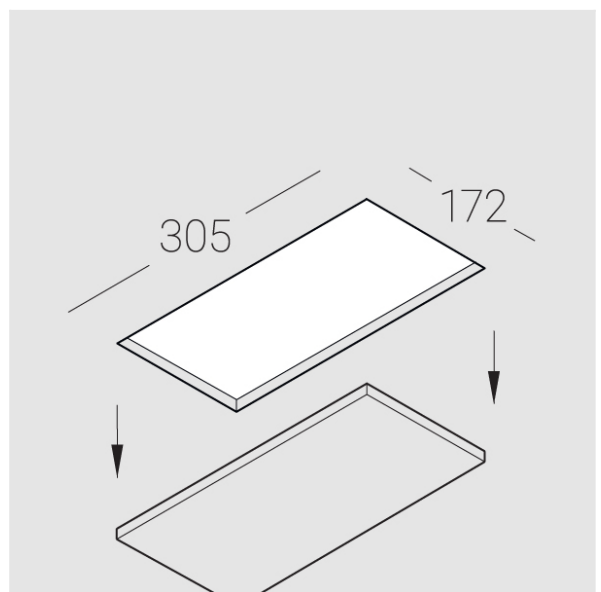

Trimless recessed luminaire

Twins R25 22W 940 IP44/20 DW

ze11009770

220-240 V

IP44

Ra >90

MAC 3

Compectation

Body	1
LED module	2
Conrol gear	1
Fastener	2
Screw x6	4
Screw self-tapping	2
Washer D5	4
Suction Cup	1

Dimming by TRIAC accessible on request

The manufacturer reserves the right to change the configuration of the LED luminaire.

Specifications

Measurements:	300x167x70 mm
Net weight:	1.82 kg
Double	
Body:	Gypsum
Illuminant:	LED
Electrical safety class:	II
Degree of protection:	IP44
Rated power:	21.1 w
Luminaire luminous flux*:	1656 lm
Light output*:	78 lm/w
Colorful temperature*:	4000 K
Color rendering index*:	Ra >90
Color temperature stability*:	MAC 3
cos *:	0.93
PRA:	LC 25/350-1050/50 bDW SC PRE2