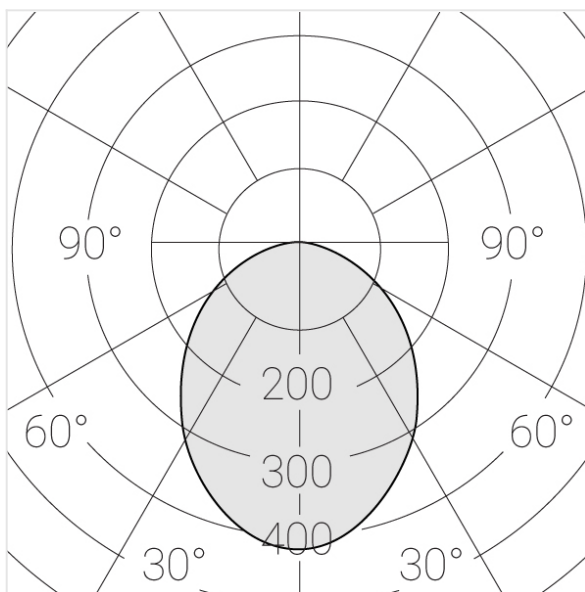

Trimless recessed luminaire

Twins R25 22W 940 IP44/20 DW

ze11009770

220-240 V

IP44

Ra >90

MAC 3

Compectation

Specifications

Measurements:	300x167x70 mm
Net weight:	1.82 kg
Double	
Body:	Gypsum
Illuminant:	LED
Electrical safety class:	II
Degree of protection:	IP44
Rated power:	21.1 w
Luminaire luminous flux*:	1656 lm
Light output*:	78 lm/w
Colorful temperature*:	4000 K
Color rendering index*:	Ra >90
Color temperature stability*:	MAC 3
cos *:	0.93
PRA:	LC 25/350-1050/50 bDW SC PRE2