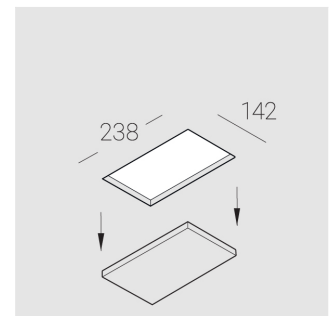

Trimless recessed luminaire

Twins S05 22W 927 IP44/20

ze11009508

Zenit

220-240 V

IP44

Ra >90

MAC 3

Specifications

Measurements:	232x137x50 mm
Net weight:	1.22 kg
Double	
Body:	Gypsum
Illuminant:	LED
Electrical safety class:	II
Degree of protection:	IP44
Rated power:	22.4 W
Luminaire luminous flux*:	1535 lm
Light output*:	69.00 lm/W
Colorful temperature*:	2700 K
Color rendering index*:	Ra >90
Color temperature stability*:	MAC 3
cos *:	0.5
PRA:	Mean Well APC-12-350