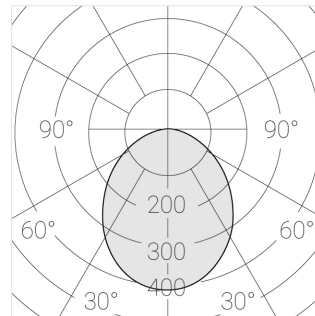

Trimless recessed luminaire

Twins S05 22W 927 IP44/20

ze11009508

Zenit

220-240 V

IP44

Ra >90

MAC 3

Complectation

Body	1
LED module	2
Control gear	2
Fastener	2
Screw x6	4
Screw self-tapping	2
Washer D5	4
Suction Cup	1

Dimming by TRIAC accessible on request

The manufacturer reserves the right to change the configuration of the LED luminaire.

Specifications

Measurements:	232x137x50 mm
Net weight:	1.22 kg
Double	
Body:	Gypsum
Illuminant:	LED
Electrical safety class:	II
Degree of protection:	IP44
Rated power:	22.4 W
Luminaire luminous flux*:	1535 lm
Light output*:	69.00 lm/W
Colorful temperature*:	2700 K
Color rendering index*:	Ra >90
Color temperature stability*:	MAC 3
cos *:	0.5
PRA:	Mean Well APC-12-350

All parameters marked with * are calculated values. Zenith uses tried and tested components from leading suppliers. However, it is possible for some LED technology-related faults to occur over the life of the product.

** — the manufacturer reserves the right to replace the power supply with a similar one with the same characteristics.