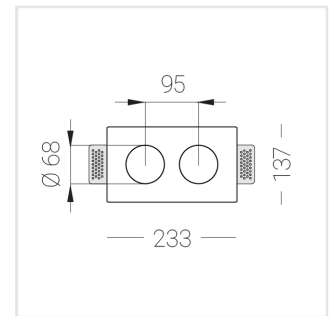

Trimless recessed luminaire

Twins S05 22W 927 IP44/20

ze11009508

Zenit

220-240 V

IP44

Ra >90

MAC 3

Complectation

Body	1
LED module	2
Control gear	2
Fastener	2
Screw x6	4
Screw self-tapping	2
Washer D5	4
Suction Cup	1

Dimming by TRIAC accessible on request

The manufacturer reserves the right to change the configuration of the LED luminaire.

Specifications

Measurements:	232x137x50 mm
Net weight:	1.22 kg
Double	
Body:	Gypsum
Illuminant:	LED
Electrical safety class:	II
Degree of protection:	IP44
Rated power:	22.4 W
Luminaire luminous flux*:	1535 lm
Light output*:	69.00 lm/W
Colorful temperature*:	2700 K
Color rendering index*:	Ra >90
Color temperature stability*:	MAC 3
cos *:	0.5
PRA:	Mean Well APC-12-350