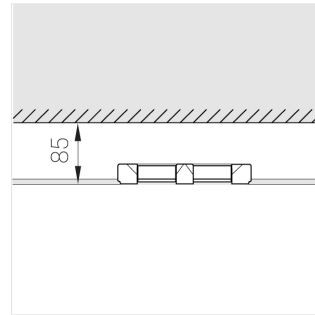

Trimless recessed luminaire

Twins S05 22W 927 IP44/20

ze11009508

Zenit

220-240 V

IP44

Ra >90

MAC 3

Complectation

Body	1
LED module	2
Control gear	2
Fastener	2
Screw x6	4
Screw self-tapping	2
Washer D5	4
Suction Cup	1

Dimming by TRIAC accessible on request

The manufacturer reserves the right to change the configuration of the LED luminaire.

Specifications

Measurements:	232x137x50 mm
Net weight:	1.22 kg
Double	
Body:	Gypsum
Illuminant:	LED
Electrical safety class:	II
Degree of protection:	IP44
Rated power:	22.4 W
Luminaire luminous flux*:	1535 lm
Light output*:	69.00 lm/W
Colorful temperature*:	2700 K
Color rendering index*:	Ra >90
Color temperature stability*:	MAC 3
cos *:	0.5
PRA:	Mean Well APC-12-350