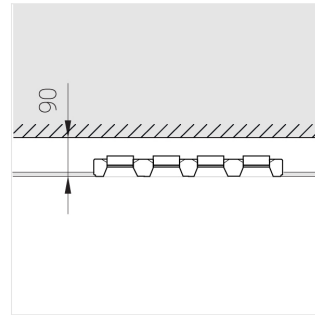

# Trimless recessed luminaire

Tetro A25 44W 830

ze11009681

220-240 V

IP20

Ra >80

MAC 3

## Complectation

Body	1
LED module	4
Control gear	4
Fastener	2
Screw x6	4
Screw self-tapping	2
Washer D5	4
Suction Cup	1

Dimming by TRIAC accessible on request

The manufacturer reserves the right to change the configuration of the LED luminaire.

## Specifications

Measurements:	475x137x70 mm
Net weight:	2.6 kg
Quadruple	
Body:	Gypsum
Illuminant:	LED
Electrical safety class:	II
Degree of protection:	IP20
Rated power:	44.8 w
Luminaire luminous flux*:	3499 lm
Light output*:	78.00 lm/w
Colorful temperature*:	3000 K
Color rendering index*:	Ra >80
Color temperature stability*:	MAC 3
cos *:	0.5
PRA:	Mean Well APC-12-350