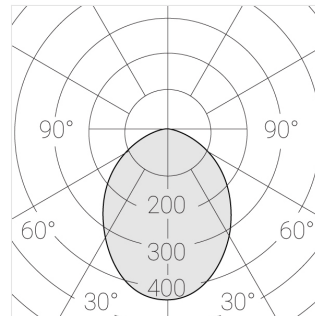

Trimless recessed luminaire

Tetro A25 44W 830

ze11009681

220-240 V

IP20

Ra >80

MAC 3

Complectation

Body	1
LED module	4
Control gear	4
Fastener	2
Screw x6	4
Screw self-tapping	2
Washer D5	4
Suction Cup	1

Dimming by TRIAC accessible on request

The manufacturer reserves the right to change the configuration of the LED luminaire.

Specifications

Measurements:	475x137x70 mm
Net weight:	2.6 kg
Quadruple	
Body:	Gypsum
Illuminant:	LED
Electrical safety class:	II
Degree of protection:	IP20
Rated power:	44.8 W
Luminaire luminous flux*:	3499 lm
Light output*:	78 lm/W
Colorful temperature*:	3000 K
Color rendering index*:	Ra >80
Color temperature stability*:	MAC 3
cos *	0.5
PRA:	Mean Well APC-12-350

All parameters marked with * are calculated values. Zenith uses tried and tested components from leading suppliers. However, it is possible for some LED technology-related faults to occur over the life of the product.

** — the manufacturer reserves the right to replace the power supply with a similar one with the same characteristics.