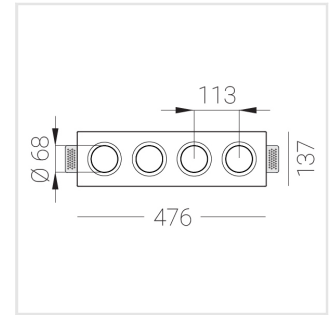

# Trimless recessed luminaire

Tetro A25 44W 830

ze11009681

220-240 V

IP20

Ra >80

MAC 3

## Complectation

Body	1
LED module	4
Control gear	4
Fastener	2
Screw x6	4
Screw self-tapping	2
Washer D5	4
Suction Cup	1

Dimming by TRIAC accessible on request

The manufacturer reserves the right to change the configuration of the LED luminaire.

## Specifications

Measurements:	475x137x70 mm
Net weight:	2.6 kg
Quadruple	
Body:	Gypsum
Illuminant:	LED
Electrical safety class:	II
Degree of protection:	IP20
Rated power:	44.8 w
Luminaire luminous flux*:	3499 lm
Light output*:	78.00 lm/w
Colorful temperature*:	3000 K
Color rendering index*:	Ra >80
Color temperature stability*:	MAC 3
cos *:	0.5
PRA:	Mean Well APC-12-350