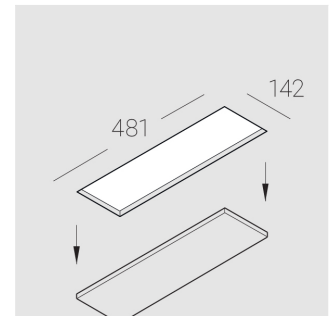

Trimless recessed luminaire

Tetro A25 44W 830

ze11009681

220-240 V

IP20

Ra >80

MAC 3

Complectation

Body	1
LED module	4
Control gear	4
Fastener	2
Screw x6	4
Screw self-tapping	2
Washer D5	4
Suction Cup	1

Dimming by TRIAC accessible on request

The manufacturer reserves the right to change the configuration of the LED luminaire.

Specifications

Measurements:	475x137x70 mm
Net weight:	2.6 kg
Quadruple	
Body:	Gypsum
Illuminant:	LED
Electrical safety class:	II
Degree of protection:	IP20
Rated power:	44.8 W
Luminaire luminous flux*:	3499 lm
Light output*:	78 lm/W
Colorful temperature*:	3000 K
Color rendering index*:	Ra >80
Color temperature stability*:	MAC 3
cos *	0.5
PRA:	Mean Well APC-12-350

All parameters marked with * are calculated values. Zenith uses tried and tested components from leading suppliers. However, it is possible for some LED technology-related faults to occur over the life of the product.

** — the manufacturer reserves the right to replace the power supply with a similar one with the same characteristics.