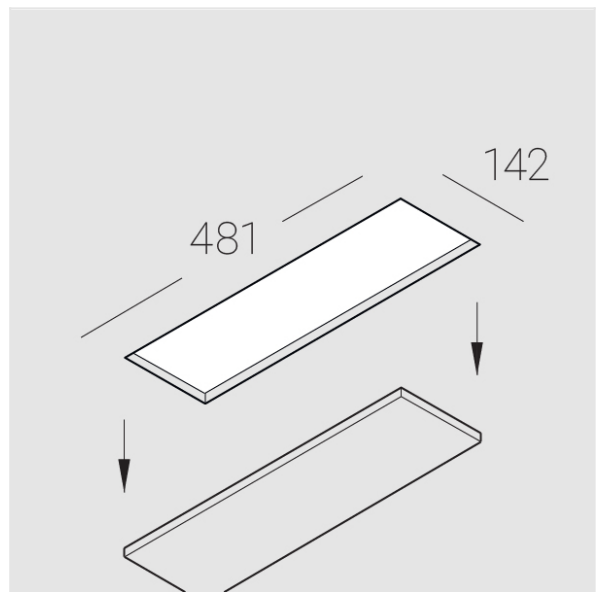

# Trimless recessed luminaire

Tetro A25 32W 840

ze11009642

220-240 V

IP20

Ra >80

MAC 3

## Compectation

---

Body	1
LED module	4
Conrol gear	4
Fastener	2
Screw x6	4
Screw self-tapping	2
Washer D5	4
Suction Cup	1

Dimming by TRIAC accessible on request

The manufacturer reserves the right to change the configuration of the LED luminaire.

## Specifications

---

Measurements:	475x137x70 mm
Net weight:	2.48 kg
Quadruple	
Body:	Gypsum
Illuminant:	LED
Electrical safety class:	II
Degree of protection:	IP20
Rated power:	31.2 w
Luminaire luminous flux*:	2753 lm
Light output*:	88 lm/w
Colorful temperature*:	4000 K
Color rendering index*:	Ra >80
Color temperature stability*:	MAC 3
cos *:	0.4
PRA:	Mean Well APC-8-250