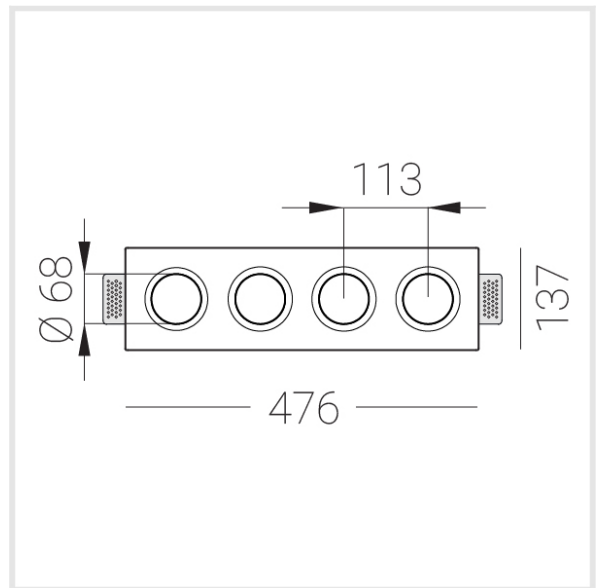

# Trimless recessed luminaire

Tetro A25 32W 840

ze11009642

220-240 V

IP20

Ra >80

MAC 3

## Compectation

---

Body	1
LED module	4
Conrol gear	4
Fastener	2
Screw x6	4
Screw self-tapping	2
Washer D5	4
Suction Cup	1

Dimming by TRIAC accessible on request

The manufacturer reserves the right to change the configuration of the LED luminaire.

## Specifications

---

Measurements:	475x137x70 mm
Net weight:	2.48 kg
Quadruple	
Body:	Gypsum
Illuminant:	LED
Electrical safety class:	II
Degree of protection:	IP20
Rated power:	31.2 w
Luminaire luminous flux*:	2753 lm
Light output*:	88 lm/w
Colorful temperature*:	4000 K
Color rendering index*:	Ra >80
Color temperature stability*:	MAC 3
cos *:	0.4
PRA:	Mean Well APC-8-250