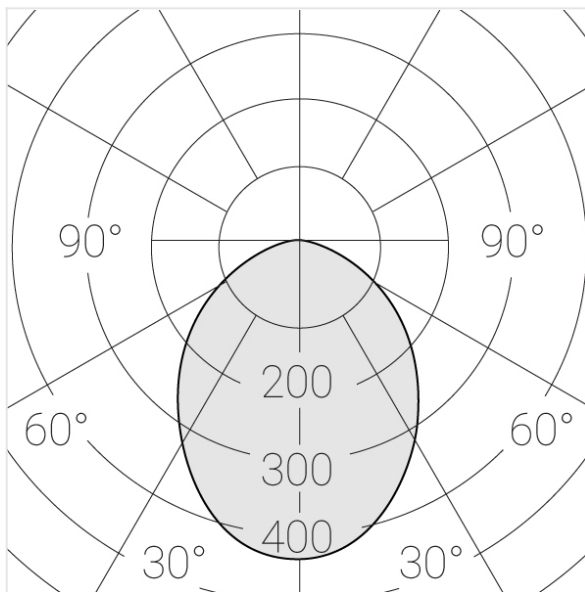

# Trimless recessed luminaire

Tetro A25 32W 840

ze11009642

220-240 V

IP20

Ra >80

MAC 3

## Specifications

---

Measurements:	475x137x70 mm
Net weight:	2.48 kg
Quadruple	
Body:	Gypsum
Illuminant:	LED
Electrical safety class:	II
Degree of protection:	IP20
Rated power:	31.2 w
Luminaire luminous flux*:	2753 lm
Light output*:	88 lm/w
Colorful temperature*:	4000 K
Color rendering index*:	Ra >80
Color temperature stability*:	MAC 3
cos *:	0.4
PRA:	Mean Well APC-8-250