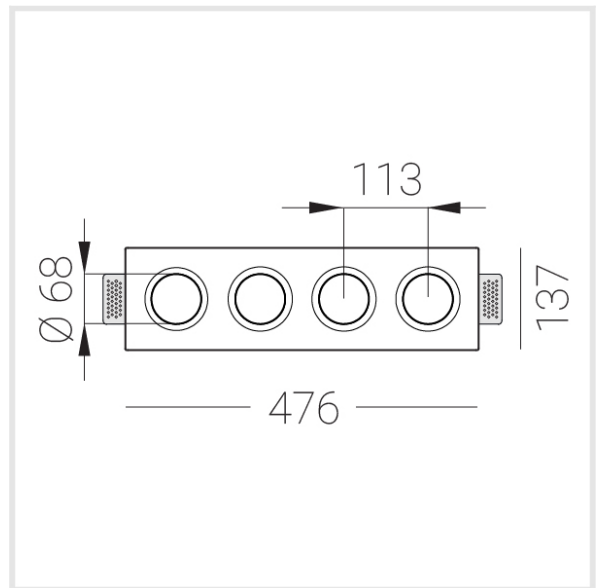

# Trimless recessed luminaire

Tetro A25 32W 940

ze11009645

220-240 V

IP20

Ra >90

MAC 3

## Compectation

---

Body	1
LED module	4
Conrol gear	4
Fastener	2
Screw x6	4
Screw self-tapping	2
Washer D5	4
Suction Cup	1

Dimming by TRIAC accessible on request

The manufacturer reserves the right to change the configuration of the LED luminaire.

## Specifications

---

Measurements:	475x137x70 mm
Net weight:	2.48 kg
Quadruple	
Body:	Gypsum
Illuminant:	LED
Electrical safety class:	II
Degree of protection:	IP20
Rated power:	31.2 w
Luminaire luminous flux*:	2380 lm
Light output*:	76 lm/w
Colorful temperature*:	4000 K
Color rendering index*:	Ra >90
Color temperature stability*:	MAC 3
cos *:	0.4
PRA:	Mean Well APC-8-250