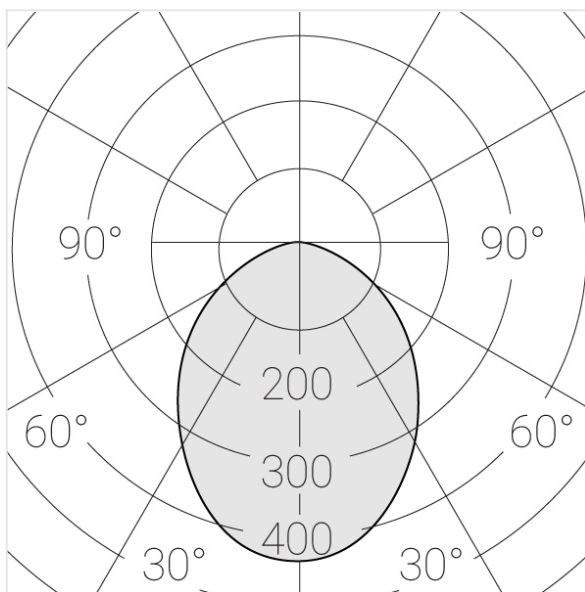

# Trimless recessed luminaire

Tetro A25 32W 940

ze11009645

220-240 V

IP20

Ra >90

MAC 3

## Specifications

---

Measurements:	475x137x70 mm
Net weight:	2.48 kg
Quadruple	
Body:	Gypsum
Illuminant:	LED
Electrical safety class:	II
Degree of protection:	IP20
Rated power:	31.2 w
Luminaire luminous flux*:	2380 lm
Light output*:	76 lm/w
Colorful temperature*:	4000 K
Color rendering index*:	Ra >90
Color temperature stability*:	MAC 3
cos *:	0.4
PRA:	Mean Well APC-8-250