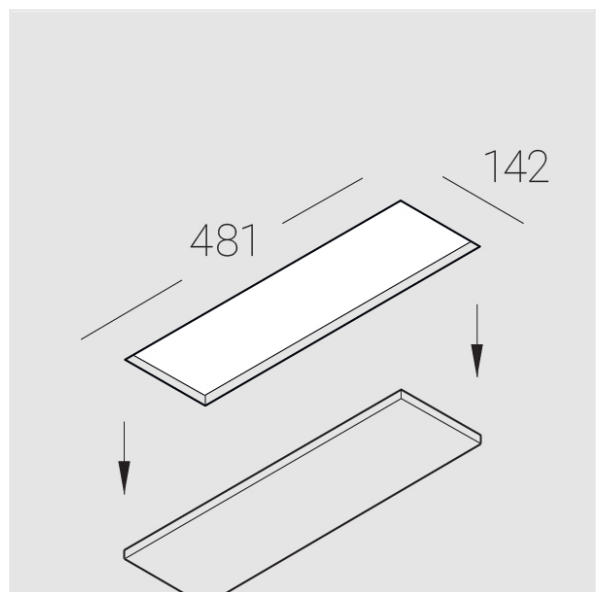

# Trimless recessed luminaire

Tetro A25 32W 940

ze11009645

220-240 V

IP20

Ra >90

MAC 3

## Compectation

---

Body	1
LED module	4
Conrol gear	4
Fastener	2
Screw x6	4
Screw self-tapping	2
Washer D5	4
Suction Cup	1

Dimming by TRIAC accessible on request

The manufacturer reserves the right to change the configuration of the LED luminaire.

## Specifications

---

Measurements:	475x137x70 mm
Net weight:	2.48 kg
Quadruple	
Body:	Gypsum
Illuminant:	LED
Electrical safety class:	II
Degree of protection:	IP20
Rated power:	31.2 w
Luminaire luminous flux*:	2380 lm
Light output*:	76 lm/w
Colorful temperature*:	4000 K
Color rendering index*:	Ra >90
Color temperature stability*:	MAC 3
cos *:	0.4
PRA:	Mean Well APC-8-250