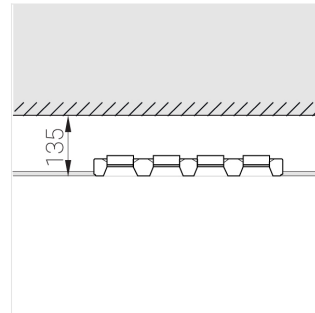

Trimless recessed luminaire

Tetro A25 32W 830 DA

ze11009656

220-240 V

IP20

Ra >80

MAC 3

Complectation

Body	1
LED module	4
Control gear	1
Fastener	2
Screw x6	4
Screw self-tapping	2
Washer D5	4
Suction Cup	1

Dimming by TRIAC accessible on request

The manufacturer reserves the right to change the configuration of the LED luminaire.

Specifications

Measurements:	475x137x70 mm
Net weight:	2.45 kg
Quadruple	
Body:	Gypsum
Illuminant:	LED
Electrical safety class:	II
Degree of protection:	IP20
Rated power:	29.1 W
Luminaire luminous flux*:	2556 lm
Light output*:	88.00 lm/W
Colorful temperature*:	3000 K
Color rendering index*:	Ra >80
Color temperature stability*:	MAC 3
cos *:	0.94
PRA:	LCA 45W 500-1400mA one4all SC PRE