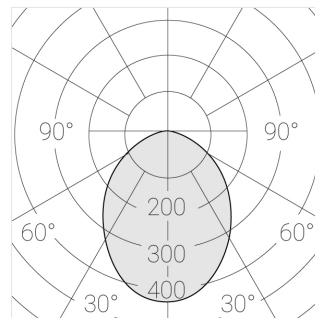

Trimless recessed luminaire

Tetro A25 32W 830 DA

ze11009656

220-240 V

IP20

Ra >80

MAC 3

Complectation

Body	1
LED module	4
Control gear	1
Fastener	2
Screw x6	4
Screw self-tapping	2
Washer D5	4
Suction Cup	1

Dimming by TRIAC accessible on request

The manufacturer reserves the right to change the configuration of the LED luminaire.

Specifications

Measurements:	475x137x70 mm
Net weight:	2.45 kg
Quadruple	
Body:	Gypsum
Illuminant:	LED
Electrical safety class:	II
Degree of protection:	IP20
Rated power:	29.1 W
Luminaire luminous flux*:	2556 lm
Light output*:	88.00 lm/W
Colorful temperature*:	3000 K
Color rendering index*:	Ra >80
Color temperature stability*:	MAC 3
cos *:	0.94
PRA:	LCA 45W 500-1400mA one4all SC PRE

All parameters marked with * are calculated values.
Zenith uses tried and tested components from leading suppliers.
However, it is possible for some LED technology-related faults to occur over the life of the product.

** — the manufacturer reserves the right to replace the power supply with a similar one with the same characteristics.