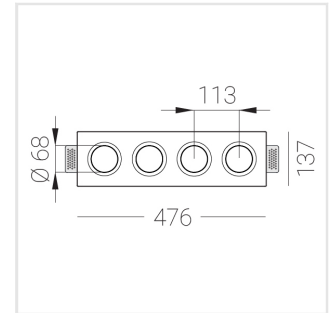

Trimless recessed luminaire

Tetro A25 32W 830 DA

ze11009656

220-240 V

IP20

Ra >80

MAC 3

Complectation

Body	1
LED module	4
Control gear	1
Fastener	2
Screw x6	4
Screw self-tapping	2
Washer D5	4
Suction Cup	1

Dimming by TRIAC accessible on request

The manufacturer reserves the right to change the configuration of the LED luminaire.

Specifications

Measurements:	475x137x70 mm
Net weight:	2.45 kg
Quadruple	
Body:	Gypsum
Illuminant:	LED
Electrical safety class:	II
Degree of protection:	IP20
Rated power:	29.1 W
Luminaire luminous flux*:	2556 lm
Light output*:	88.00 lm/W
Colorful temperature*:	3000 K
Color rendering index*:	Ra >80
Color temperature stability*:	MAC 3
cos *:	0.94
PRA:	LCA 45W 500-1400mA one4all SC PRE