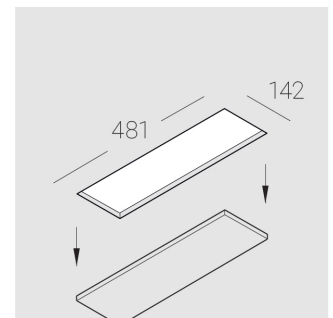

Trimless recessed luminaire

Tetro A25 32W 830 DA

ze11009656

220-240 V

IP20

Ra >80

MAC 3

Complectation

Body	1
LED module	4
Control gear	1
Fastener	2
Screw x6	4
Screw self-tapping	2
Washer D5	4
Suction Cup	1

Dimming by TRIAC accessible on request

The manufacturer reserves the right to change the configuration of the LED luminaire.

Specifications

Measurements:	475x137x70 mm
Net weight:	2.45 kg
Quadruple	
Body:	Gypsum
Illuminant:	LED
Electrical safety class:	II
Degree of protection:	IP20
Rated power:	29.1 W
Luminaire luminous flux*:	2556 lm
Light output*:	88.00 lm/W
Colorful temperature*:	3000 K
Color rendering index*:	Ra >80
Color temperature stability*:	MAC 3
cos *:	0.94
PRA:	LCA 45W 500-1400mA one4all SC PRE

All parameters marked with * are calculated values.
Zenith uses tried and tested components from leading suppliers.
However, it is possible for some LED technology-related faults to occur over the life of the product.

** — the manufacturer reserves the right to replace the power supply with a similar one with the same characteristics.