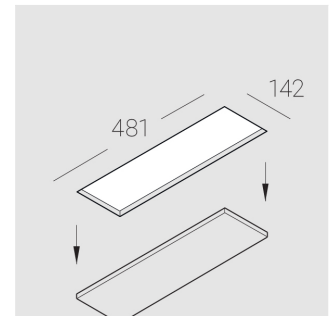

Trimless recessed luminaire

Tetro A25 44W 830 DA

ze11009696

220-240 V

IP20

Ra >80

MAC 3

Complectation

Body	1
LED module	4
Control gear	1
Fastener	2
Screw x6	4
Screw self-tapping	2
Washer D5	4
Suction Cup	1

Dimming by TRIAC accessible on request

The manufacturer reserves the right to change the configuration of the LED luminaire.

Specifications

Measurements:	475x137x70 mm
Net weight:	2.45 kg
Quadruple	
Body:	Gypsum
Illuminant:	LED
Electrical safety class:	II
Degree of protection:	IP20
Rated power:	41.5 W
Luminaire luminous flux*:	3499 lm
Light output*:	84 lm/W
Colorful temperature*:	3000 K
Color rendering index*:	Ra >80
Color temperature stability*:	MAC 3
cos *:	0.97
PRA:	LCA 45W 500-1400mA one4all SC PRE

All parameters marked with * are calculated values. Zenith uses tried and tested components from leading suppliers. However, it is possible for some LED technology-related faults to occur over the life of the product.

** — the manufacturer reserves the right to replace the power supply with a similar one with the same characteristics.