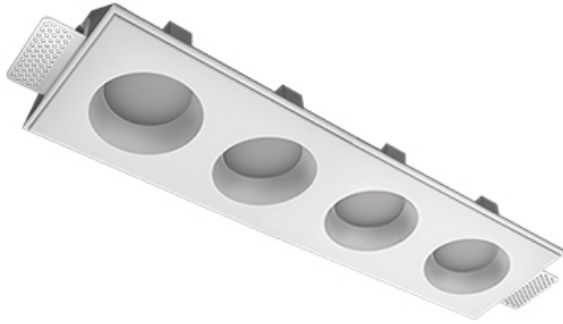

# Trimless recessed luminaire

Tetro A25 44W 830 DA

ze11009696

220-240 V

IP20

Ra >80

MAC 3

## Complectation

Body	1
LED module	4
Control gear	1
Fastener	2
Screw x6	4
Screw self-tapping	2
Washer D5	4
Suction Cup	1

Dimming by TRIAC accessible on request

The manufacturer reserves the right to change the configuration of the LED luminaire.

## Specifications

Measurements:	475x137x70 mm
Net weight:	2.45 kg
Quadruple	
Body:	Gypsum
Illuminant:	LED
Electrical safety class:	II
Degree of protection:	IP20
Rated power:	41.5 W
Luminaire luminous flux*:	3499 lm
Light output*:	84 lm/W
Colorful temperature*:	3000 K
Color rendering index*:	Ra >80
Color temperature stability*:	MAC 3
cos *:	0.97
PRA:	LCA 45W 500-1400mA one4all SC PRE