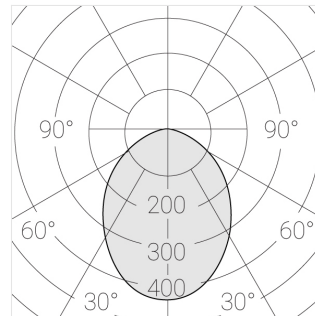

Trimless recessed luminaire

Tetro A25 44W 830 DA

ze11009696

220-240 V

IP20

Ra >80

MAC 3

Complectation

Body	1
LED module	4
Control gear	1
Fastener	2
Screw x6	4
Screw self-tapping	2
Washer D5	4
Suction Cup	1

Dimming by TRIAC accessible on request

The manufacturer reserves the right to change the configuration of the LED luminaire.

Specifications

Measurements:	475x137x70 mm
Net weight:	2.45 kg
Quadruple	
Body:	Gypsum
Illuminant:	LED
Electrical safety class:	II
Degree of protection:	IP20
Rated power:	41.5 W
Luminaire luminous flux*:	3499 lm
Light output*:	84 lm/W
Colorful temperature*:	3000 K
Color rendering index*:	Ra >80
Color temperature stability*:	MAC 3
cos *:	0.97
PRA:	LCA 45W 500-1400mA one4all SC PRE

All parameters marked with * are calculated values. Zenith uses tried and tested components from leading suppliers. However, it is possible for some LED technology-related faults to occur over the life of the product.

** — the manufacturer reserves the right to replace the power supply with a similar one with the same characteristics.