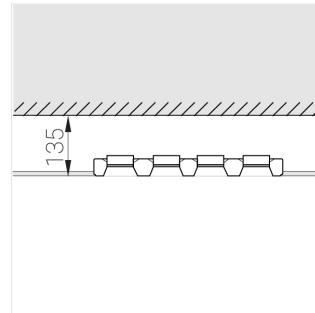

# Trimless recessed luminaire

Tetro A25 44W 830 DA

ze11009696

220-240 V

IP20

Ra >80

MAC 3

## Specifications

Measurements:	475x137x70 mm
Net weight:	2.45 kg
Quadruple	
Body:	Gypsum
Illuminant:	LED
Electrical safety class:	II
Degree of protection:	IP20
Rated power:	41.5 W
Luminaire luminous flux*:	3499 lm
Light output*:	84 lm/W
Colorful temperature*:	3000 K
Color rendering index*:	Ra >80
Color temperature stability*:	MAC 3
cos *:	0.97
PRA:	LCA 45W 500-1400mA one4all SC PRE