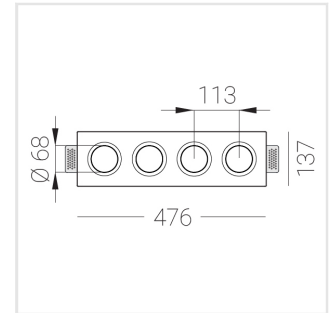

# Trimless recessed luminaire

Tetro A25 44W 830 DA

ze11009696

220-240 V

IP20

Ra >80

MAC 3

## Complectation

Body	1
LED module	4
Control gear	1
Fastener	2
Screw x6	4
Screw self-tapping	2
Washer D5	4
Suction Cup	1

Dimming by TRIAC accessible on request

The manufacturer reserves the right to change the configuration of the LED luminaire.

## Specifications

Measurements:	475x137x70 mm
Net weight:	2.45 kg
Quadruple	
Body:	Gypsum
Illuminant:	LED
Electrical safety class:	II
Degree of protection:	IP20
Rated power:	41.5 W
Luminaire luminous flux*:	3499 lm
Light output*:	84 lm/W
Colorful temperature*:	3000 K
Color rendering index*:	Ra >80
Color temperature stability*:	MAC 3
cos *:	0.97
PRA:	LCA 45W 500-1400mA one4all SC PRE