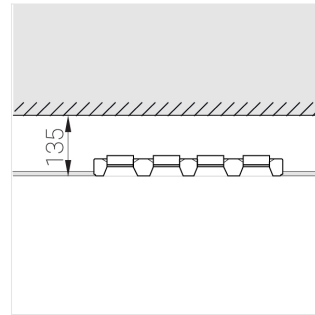

Trimless recessed luminaire

Tetro A25 32W 930 DA

ze11009659

220-240 V

IP20

Ra >90

MAC 3

Complectation

Body	1
LED module	4
Control gear	1
Fastener	2
Screw x6	4
Screw self-tapping	2
Washer D5	4
Suction Cup	1

Dimming by TRIAC accessible on request

The manufacturer reserves the right to change the configuration of the LED luminaire.

Specifications

Measurements:	475x137x70 mm
Net weight:	2.45 kg
Quadruple	
Body:	Gypsum
Illuminant:	LED
Electrical safety class:	II
Degree of protection:	IP20
Rated power:	29.1 W
Luminaire luminous flux*:	2204 lm
Light output*:	76 lm/w
Colorful temperature*:	3000 K
Color rendering index*:	Ra >90
Color temperature stability*:	MAC 3
cos *:	0.94
PRA:	LCA 45W 500-1400mA one4all SC PRE