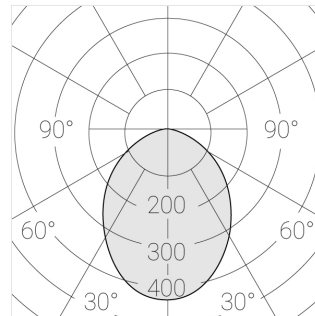

Trimless recessed luminaire

Tetro A25 32W 930 DA

ze11009659

220-240 V

IP20

Ra >90

MAC 3

Complectation

Body	1
LED module	4
Control gear	1
Fastener	2
Screw x6	4
Screw self-tapping	2
Washer D5	4
Suction Cup	1

Dimming by TRIAC accessible on request

The manufacturer reserves the right to change the configuration of the LED luminaire.

Specifications

Measurements:	475x137x70 mm
Net weight:	2.45 kg
Quadruple	
Body:	Gypsum
Illuminant:	LED
Electrical safety class:	II
Degree of protection:	IP20
Rated power:	29.1 W
Luminaire luminous flux*:	2204 lm
Light output*:	76 lm/w
Colorful temperature*:	3000 K
Color rendering index*:	Ra >90
Color temperature stability*:	MAC 3
cos *:	0.94
PRA:	LCA 45W 500-1400mA one4all SC PRE

All parameters marked with * are calculated values. Zenith uses tried and tested components from leading suppliers. However, it is possible for some LED technology-related faults to occur over the life of the product.

** — the manufacturer reserves the right to replace the power supply with a similar one with the same characteristics.