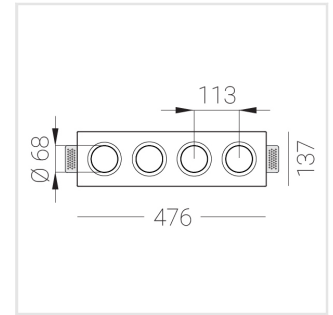

Trimless recessed luminaire

Tetro A25 32W 930 DA

ze11009659

220-240 V

IP20

Ra >90

MAC 3

Complectation

Body	1
LED module	4
Control gear	1
Fastener	2
Screw x6	4
Screw self-tapping	2
Washer D5	4
Suction Cup	1

Dimming by TRIAC accessible on request

The manufacturer reserves the right to change the configuration of the LED luminaire.

Specifications

Measurements:	475x137x70 mm
Net weight:	2.45 kg
Quadruple	
Body:	Gypsum
Illuminant:	LED
Electrical safety class:	II
Degree of protection:	IP20
Rated power:	29.1 W
Luminaire luminous flux*:	2204 lm
Light output*:	76 lm/w
Colorful temperature*:	3000 K
Color rendering index*:	Ra >90
Color temperature stability*:	MAC 3
cos *:	0.94
PRA:	LCA 45W 500-1400mA one4all SC PRE