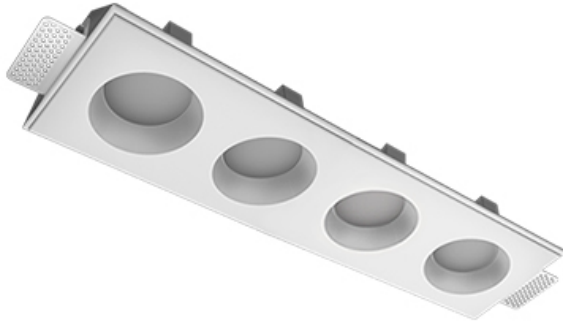

Trimless recessed luminaire

Tetro A25 32W 930 DA

ze11009659

220-240 V

IP20

Ra >90

MAC 3

Complectation

Body	1
LED module	4
Control gear	1
Fastener	2
Screw x6	4
Screw self-tapping	2
Washer D5	4
Suction Cup	1

Dimming by TRIAC accessible on request

The manufacturer reserves the right to change the configuration of the LED luminaire.

Specifications

Measurements:	475x137x70 mm
Net weight:	2.45 kg
Quadruple	
Body:	Gypsum
Illuminant:	LED
Electrical safety class:	II
Degree of protection:	IP20
Rated power:	29.1 W
Luminaire luminous flux*:	2204 lm
Light output*:	76 lm/w
Colorful temperature*:	3000 K
Color rendering index*:	Ra >90
Color temperature stability*:	MAC 3
cos *:	0.94
PRA:	LCA 45W 500-1400mA one4all SC PRE