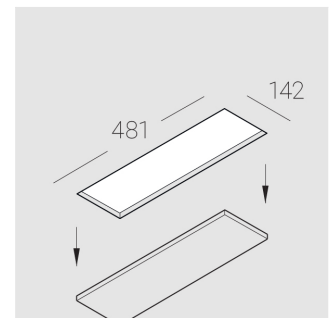

Trimless recessed luminaire

Tetro A25 44W 830 DW

ze11009691

220-240 V

IP20

Ra >80

MAC 3

Complectation

Body	1
LED module	4
Control gear	1
Fastener	2
Screw x6	4
Screw self-tapping	2
Washer D5	4
Suction Cup	1

Dimming by TRIAC accessible on request

The manufacturer reserves the right to change the configuration of the LED luminaire.

Specifications

Measurements:	475x137x70 mm
Net weight:	2.45 kg
Quadruple	
Body:	Gypsum
Illuminant:	LED
Electrical safety class:	II
Degree of protection:	IP20
Rated power:	41.5 W
Luminaire luminous flux*:	3499 lm
Light output*:	84 lm/W
Colorful temperature*:	3000 K
Color rendering index*:	Ra >80
Color temperature stability*:	MAC 3
cos *:	0.97
PRA:	LCA 45W 500-1400mA one4all SC PRE

All parameters marked with * are calculated values. Zenith uses tried and tested components from leading suppliers. However, it is possible for some LED technology-related faults to occur over the life of the product.

** — the manufacturer reserves the right to replace the power supply with a similar one with the same characteristics.