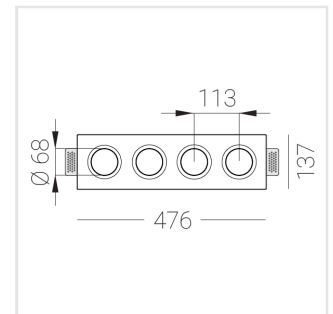

Trimless recessed luminaire

Tetro A25 44W 830 DW

ze11009691

220-240 V

IP20

Ra >80

MAC 3

Complectation

Body	1
LED module	4
Control gear	1
Fastener	2
Screw x6	4
Screw self-tapping	2
Washer D5	4
Suction Cup	1

Dimming by TRIAC accessible on request

The manufacturer reserves the right to change the configuration of the LED luminaire.

Specifications

Measurements:	475x137x70 mm
Net weight:	2.45 kg
Quadruple	
Body:	Gypsum
Illuminant:	LED
Electrical safety class:	II
Degree of protection:	IP20
Rated power:	41.5 W
Luminaire luminous flux*:	3499 lm
Light output*:	84 lm/W
Colorful temperature*:	3000 K
Color rendering index*:	Ra >80
Color temperature stability*:	MAC 3
cos *:	0.97
PRA:	LCA 45W 500-1400mA one4all SC PRE