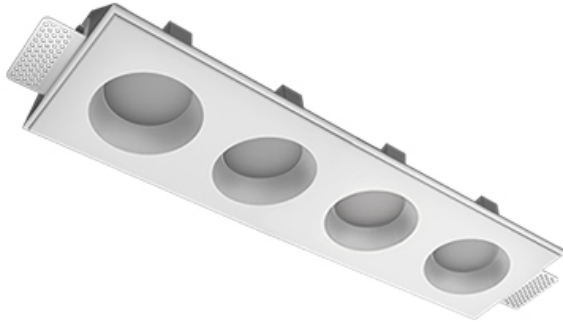

Trimless recessed luminaire

Tetro A25 44W 830 DW

ze11009691

220-240 V

IP20

Ra >80

MAC 3

Complectation

Body	1
LED module	4
Control gear	1
Fastener	2
Screw x6	4
Screw self-tapping	2
Washer D5	4
Suction Cup	1

Dimming by TRIAC accessible on request

The manufacturer reserves the right to change the configuration of the LED luminaire.

Specifications

Measurements:	475x137x70 mm
Net weight:	2.45 kg
Quadruple	
Body:	Gypsum
Illuminant:	LED
Electrical safety class:	II
Degree of protection:	IP20
Rated power:	41.5 W
Luminaire luminous flux*:	3499 lm
Light output*:	84 lm/W
Colorful temperature*:	3000 K
Color rendering index*:	Ra >80
Color temperature stability*:	MAC 3
cos *:	0.97
PRA:	LCA 45W 500-1400mA one4all SC PRE