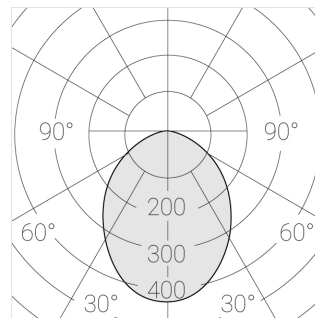

Trimless recessed luminaire

Tetro A25 44W 830 DW

ze11009691

220-240 V

IP20

Ra >80

MAC 3

Complectation

Body	1
LED module	4
Control gear	1
Fastener	2
Screw x6	4
Screw self-tapping	2
Washer D5	4
Suction Cup	1

Dimming by TRIAC accessible on request

The manufacturer reserves the right to change the configuration of the LED luminaire.

Specifications

Measurements:	475x137x70 mm
Net weight:	2.45 kg
Quadruple	
Body:	Gypsum
Illuminant:	LED
Electrical safety class:	II
Degree of protection:	IP20
Rated power:	41.5 W
Luminaire luminous flux*:	3499 lm
Light output*:	84 lm/W
Colorful temperature*:	3000 K
Color rendering index*:	Ra >80
Color temperature stability*:	MAC 3
cos *:	0.97
PRA:	LCA 45W 500-1400mA one4all SC PRE

All parameters marked with * are calculated values. Zenith uses tried and tested components from leading suppliers. However, it is possible for some LED technology-related faults to occur over the life of the product.

** — the manufacturer reserves the right to replace the power supply with a similar one with the same characteristics.