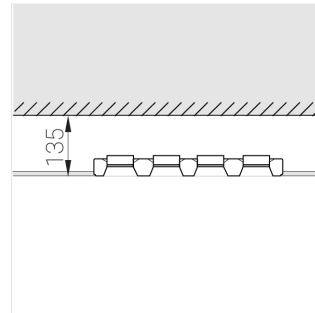

Trimless recessed luminaire

Tetro A25 44W 830 DW

ze11009691

220-240 V

IP20

Ra >80

MAC 3

Complectation

Body	1
LED module	4
Control gear	1
Fastener	2
Screw x6	4
Screw self-tapping	2
Washer D5	4
Suction Cup	1

Dimming by TRIAC accessible on request

The manufacturer reserves the right to change the configuration of the LED luminaire.

Specifications

Measurements:	475x137x70 mm
Net weight:	2.45 kg
Quadruple	
Body:	Gypsum
Illuminant:	LED
Electrical safety class:	II
Degree of protection:	IP20
Rated power:	41.5 W
Luminaire luminous flux*:	3499 lm
Light output*:	84 lm/W
Colorful temperature*:	3000 K
Color rendering index*:	Ra >80
Color temperature stability*:	MAC 3
cos *:	0.97
PRA:	LCA 45W 500-1400mA one4all SC PRE