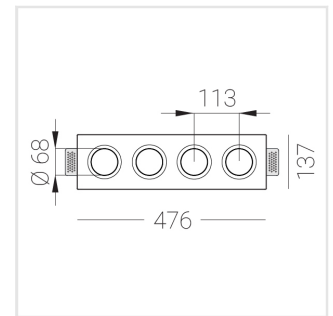

Trimless recessed luminaire

Tetro A25 44W 927 DW

ze11009693

220-240 V

IP20

Ra >90

MAC 3

Complectation

Body	1
LED module	4
Control gear	1
Fastener	2
Screw x6	4
Screw self-tapping	2
Washer D5	4
Suction Cup	1

Dimming by TRIAC accessible on request

The manufacturer reserves the right to change the configuration of the LED luminaire.

Specifications

Measurements:	475x137x70 mm
Net weight:	2.45 kg
Quadruple	
Body:	Gypsum
Illuminant:	LED
Electrical safety class:	II
Degree of protection:	IP20
Rated power:	41.5 W
Luminaire luminous flux*:	2774 lm
Light output*:	67 lm/W
Colorful temperature*:	2700 K
Color rendering index*:	Ra >90
Color temperature stability*:	MAC 3
cos *:	0.97
PRA:	LCA 45W 500-1400mA one4all SC PRE