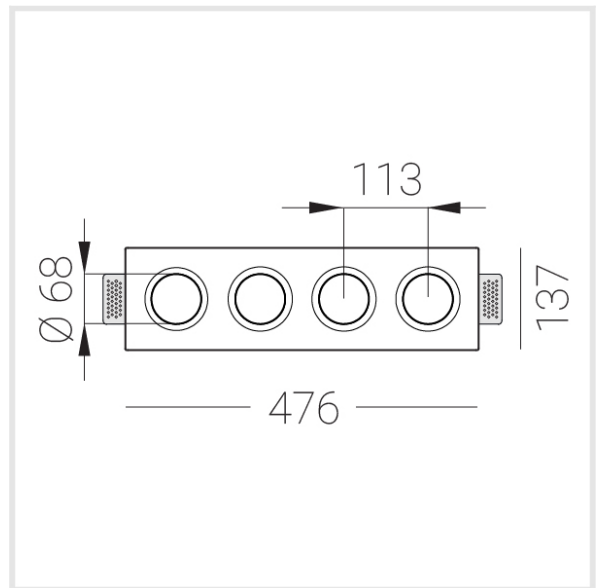

Trimless recessed luminaire

Tetro A25 44W 927 DW

ze11009693

220-240 V

IP20

Ra >90

MAC 3

Compectation

Body	1
LED module	4
Conrol gear	1
Fastener	2
Screw x6	4
Screw self-tapping	2
Washer D5	4
Suction Cup	1

Dimming by TRIAC accessible on request

The manufacturer reserves the right to change the configuration of the LED luminaire.

Specifications

Measurements:	475x137x70 mm
Net weight:	2.45 kg
Quadruple	
Body:	Gypsum
Illuminant:	LED
Electrical safety class:	II
Degree of protection:	IP20
Rated power:	41.5 w
Luminaire luminous flux*:	2774 lm
Light output*:	67 lm/w
Colorful temperature*:	2700 K
Color rendering index*:	Ra >90
Color temperature stability*:	MAC 3
cos *:	0.97
PRA:	LCA 45W 500-1400mA one4all SC PRE