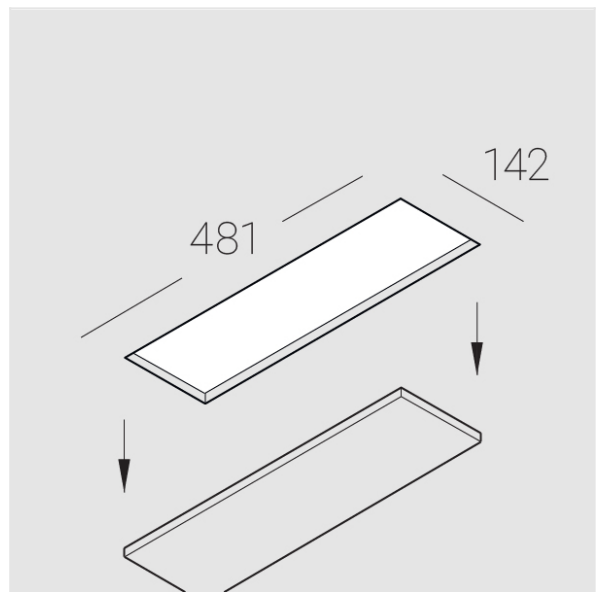

Trimless recessed luminaire

Tetro A25 44W 927 DW

ze11009693

220-240 V

IP20

Ra >90

MAC 3

Compectation

Body	1
LED module	4
Conrol gear	1
Fastener	2
Screw x6	4
Screw self-tapping	2
Washer D5	4
Suction Cup	1

Dimming by TRIAC accessible on request

The manufacturer reserves the right to change the configuration of the LED luminaire.

Specifications

Measurements:	475x137x70 mm
Net weight:	2.45 kg
Quadruple	
Body:	Gypsum
Illuminant:	LED
Electrical safety class:	II
Degree of protection:	IP20
Rated power:	41.5 w
Luminaire luminous flux*:	2774 lm
Light output*:	67 lm/w
Colorful temperature*:	2700 K
Color rendering index*:	Ra >90
Color temperature stability*:	MAC 3
cos *:	0.97
PRA:	LCA 45W 500-1400mA one4all SC PRE