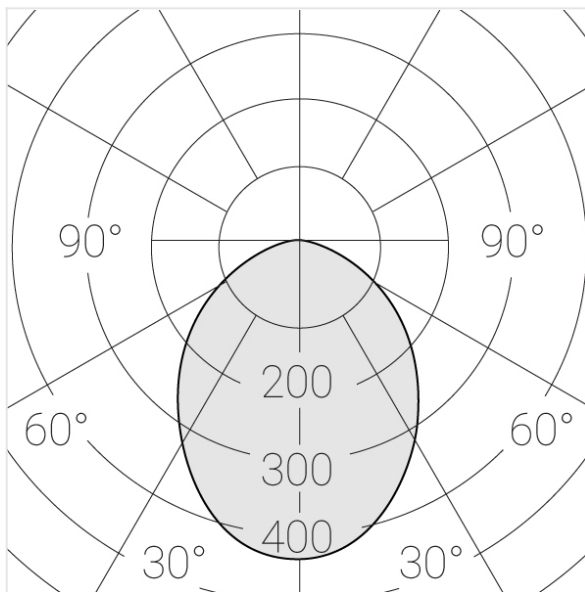

Trimless recessed luminaire

Tetro A25 44W 927 DW

ze11009693

220-240 V

IP20

Ra >90

MAC 3

Compectation

Specifications

Measurements:	475x137x70 mm
Net weight:	2.45 kg
Quadruple	
Body:	Gypsum
Illuminant:	LED
Electrical safety class:	II
Degree of protection:	IP20
Rated power:	41.5 w
Luminaire luminous flux*:	2774 lm
Light output*:	67 lm/w
Colorful temperature*:	2700 K
Color rendering index*:	Ra >90
Color temperature stability*:	MAC 3
cos *:	0.97
PRA:	LCA 45W 500-1400mA one4all SC PRE