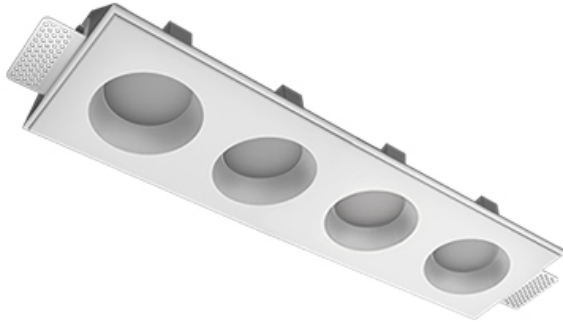

Trimless recessed luminaire

Tetro A25 44W 927 DW

ze11009693

220-240 V

IP20

Ra >90

MAC 3

Complectation

Body	1
LED module	4
Control gear	1
Fastener	2
Screw x6	4
Screw self-tapping	2
Washer D5	4
Suction Cup	1

Dimming by TRIAC accessible on request

The manufacturer reserves the right to change the configuration of the LED luminaire.

Specifications

Measurements:	475x137x70 mm
Net weight:	2.45 kg
Quadruple	
Body:	Gypsum
Illuminant:	LED
Electrical safety class:	II
Degree of protection:	IP20
Rated power:	41.5 W
Luminaire luminous flux*:	2774 lm
Light output*:	67 lm/W
Colorful temperature*:	2700 K
Color rendering index*:	Ra >90
Color temperature stability*:	MAC 3
cos *:	0.97
PRA:	LCA 45W 500-1400mA one4all SC PRE