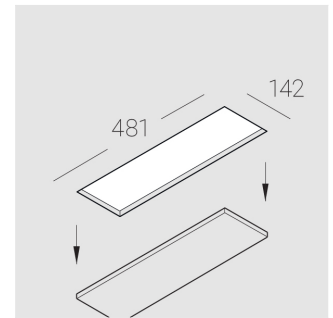

Trimless recessed luminaire

Tetro A25 44W 927 DW

ze11009693

220-240 V

IP20

Ra >90

MAC 3

Complectation

Body	1
LED module	4
Control gear	1
Fastener	2
Screw x6	4
Screw self-tapping	2
Washer D5	4
Suction Cup	1

Dimming by TRIAC accessible on request

The manufacturer reserves the right to change the configuration of the LED luminaire.

Specifications

Measurements:	475x137x70 mm
Net weight:	2.45 kg
Quadruple	
Body:	Gypsum
Illuminant:	LED
Electrical safety class:	II
Degree of protection:	IP20
Rated power:	41.5 W
Luminaire luminous flux*:	2774 lm
Light output*:	67 lm/W
Colorful temperature*:	2700 K
Color rendering index*:	Ra >90
Color temperature stability*:	MAC 3
cos *:	0.97
PRA:	LCA 45W 500-1400mA one4all SC PRE

All parameters marked with * are calculated values. Zenith uses tried and tested components from leading suppliers. However, it is possible for some LED technology-related faults to occur over the life of the product.

** — the manufacturer reserves the right to replace the power supply with a similar one with the same characteristics.