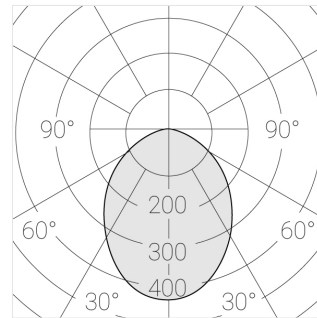

Trimless recessed luminaire

Tetro A25 44W 927 DW

ze11009693

220-240 V

IP20

Ra >90

MAC 3

Complectation

Body	1
LED module	4
Control gear	1
Fastener	2
Screw x6	4
Screw self-tapping	2
Washer D5	4
Suction Cup	1

Dimming by TRIAC accessible on request

The manufacturer reserves the right to change the configuration of the LED luminaire.

Specifications

Measurements:	475x137x70 mm
Net weight:	2.45 kg
Quadruple	
Body:	Gypsum
Illuminant:	LED
Electrical safety class:	II
Degree of protection:	IP20
Rated power:	41.5 W
Luminaire luminous flux*:	2774 lm
Light output*:	67 lm/W
Colorful temperature*:	2700 K
Color rendering index*:	Ra >90
Color temperature stability*:	MAC 3
cos *:	0.97
PRA:	LCA 45W 500-1400mA one4all SC PRE

All parameters marked with * are calculated values. Zenith uses tried and tested components from leading suppliers. However, it is possible for some LED technology-related faults to occur over the life of the product.

** — the manufacturer reserves the right to replace the power supply with a similar one with the same characteristics.