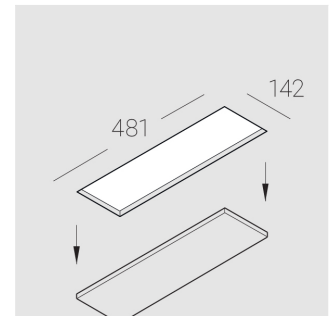

Trimless recessed luminaire

Tetro A25 32W 930 DW

ze11009654

220-240 V

IP20

Ra >90

MAC 3

Complectation

Body	1
LED module	4
Control gear	1
Fastener	2
Screw x6	4
Screw self-tapping	2
Washer D5	4
Suction Cup	1

Dimming by TRIAC accessible on request

The manufacturer reserves the right to change the configuration of the LED luminaire.

Specifications

Measurements:	475x137x70 mm
Net weight:	2.45 kg
Quadruple	
Body:	Gypsum
Illuminant:	LED
Electrical safety class:	II
Degree of protection:	IP20
Rated power:	29.1 W
Luminaire luminous flux*:	2204 lm
Light output*:	76 lm/w
Colorful temperature*:	3000 K
Color rendering index*:	Ra >90
Color temperature stability*:	MAC 3
cos *:	0.94
PRA:	LCA 45W 500-1400mA one4all SC PRE

All parameters marked with * are calculated values. Zenith uses tried and tested components from leading suppliers. However, it is possible for some LED technology-related faults to occur over the life of the product.

** — the manufacturer reserves the right to replace the power supply with a similar one with the same characteristics.