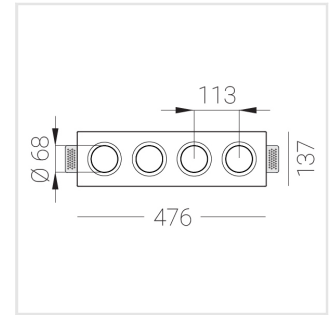

Trimless recessed luminaire

Tetro A25 32W 930 DW

ze11009654

220-240 V

IP20

Ra >90

MAC 3

Complectation

Body	1
LED module	4
Control gear	1
Fastener	2
Screw x6	4
Screw self-tapping	2
Washer D5	4
Suction Cup	1

Dimming by TRIAC accessible on request

The manufacturer reserves the right to change the configuration of the LED luminaire.

Specifications

Measurements:	475x137x70 mm
Net weight:	2.45 kg
Quadruple	
Body:	Gypsum
Illuminant:	LED
Electrical safety class:	II
Degree of protection:	IP20
Rated power:	29.1 W
Luminaire luminous flux*:	2204 lm
Light output*:	76 lm/w
Colorful temperature*:	3000 K
Color rendering index*:	Ra >90
Color temperature stability*:	MAC 3
cos *:	0.94
PRA:	LCA 45W 500-1400mA one4all SC PRE