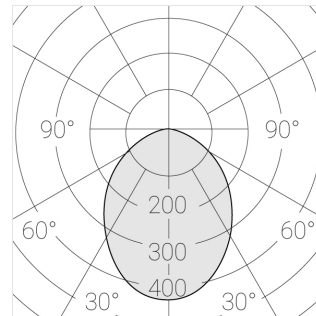

Trimless recessed luminaire

Tetro A25 32W 930 DW

ze11009654

220-240 V

IP20

Ra >90

MAC 3

Complectation

Body	1
LED module	4
Control gear	1
Fastener	2
Screw x6	4
Screw self-tapping	2
Washer D5	4
Suction Cup	1

Dimming by TRIAC accessible on request

The manufacturer reserves the right to change the configuration of the LED luminaire.

Specifications

Measurements:	475x137x70 mm
Net weight:	2.45 kg
Quadruple	
Body:	Gypsum
Illuminant:	LED
Electrical safety class:	II
Degree of protection:	IP20
Rated power:	29.1 W
Luminaire luminous flux*:	2204 lm
Light output*:	76 lm/w
Colorful temperature*:	3000 K
Color rendering index*:	Ra >90
Color temperature stability*:	MAC 3
cos *:	0.94
PRA:	LCA 45W 500-1400mA one4all SC PRE

All parameters marked with * are calculated values. Zenith uses tried and tested components from leading suppliers. However, it is possible for some LED technology-related faults to occur over the life of the product.

** — the manufacturer reserves the right to replace the power supply with a similar one with the same characteristics.