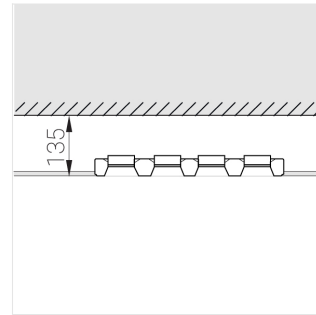

Trimless recessed luminaire

Tetro A25 32W 930 DW

ze11009654

220-240 V

IP20

Ra >90

MAC 3

Complectation

Body	1
LED module	4
Control gear	1
Fastener	2
Screw x6	4
Screw self-tapping	2
Washer D5	4
Suction Cup	1

Dimming by TRIAC accessible on request

The manufacturer reserves the right to change the configuration of the LED luminaire.

Specifications

Measurements:	475x137x70 mm
Net weight:	2.45 kg
Quadruple	
Body:	Gypsum
Illuminant:	LED
Electrical safety class:	II
Degree of protection:	IP20
Rated power:	29.1 W
Luminaire luminous flux*:	2204 lm
Light output*:	76 lm/w
Colorful temperature*:	3000 K
Color rendering index*:	Ra >90
Color temperature stability*:	MAC 3
cos *:	0.94
PRA:	LCA 45W 500-1400mA one4all SC PRE