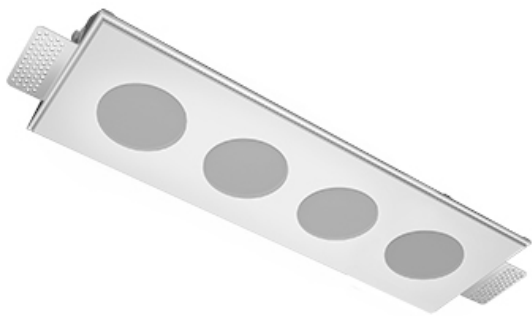

# Trimless recessed luminaire

Tetro S05 32W 830 DA

ze11009676

220-240 V

IP20

Ra >80

MAC 3

## Complectation

Body	1
LED module	4
Control gear	1
Fastener	2
Screw x6	4
Screw self-tapping	2
Washer D5	4
Suction Cup	1

Dimming by TRIAC accessible on request

The manufacturer reserves the right to change the configuration of the LED luminaire.

## Specifications

Measurements:	420x137x50 mm
Net weight:	1.93 kg
Quadruple	
Body:	Gypsum
Illuminant:	LED
Electrical safety class:	II
Degree of protection:	IP20
Rated power:	29.1 W
Luminaire luminous flux*:	2828 lm
Light output*:	97.00 lm/W
Colorful temperature*:	3000 K
Color rendering index*:	Ra >80
Color temperature stability*:	MAC 3
cos *:	0.94
PRA:	LCA 45W 500-1400mA one4all SC PRE