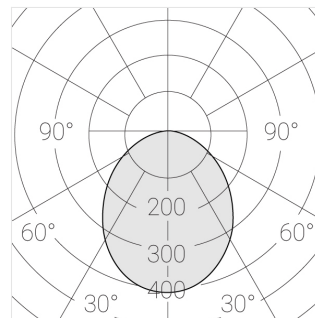

Trimless recessed luminaire

Tetro S05 32W 830 DA

ze11009676

220-240 V

IP20

Ra >80

MAC 3

Complectation

Body	1
LED module	4
Control gear	1
Fastener	2
Screw x6	4
Screw self-tapping	2
Washer D5	4
Suction Cup	1

Dimming by TRIAC accessible on request

The manufacturer reserves the right to change the configuration of the LED luminaire.

Specifications

Measurements:	420x137x50 mm
Net weight:	1.93 kg
Quadruple	
Body:	Gypsum
Illuminant:	LED
Electrical safety class:	II
Degree of protection:	IP20
Rated power:	29.1 W
Luminaire luminous flux*:	2828 lm
Light output*:	97.00 lm/W
Colorful temperature*:	3000 K
Color rendering index*:	Ra >80
Color temperature stability*:	MAC 3
cos *:	0.94
PRA:	LCA 45W 500-1400mA one4all SC PRE

All parameters marked with * are calculated values.
Zenith uses tried and tested components from leading suppliers.
However, it is possible for some LED technology-related faults to occur over the life of the product.

** — the manufacturer reserves the right to replace the power supply with a similar one with the same characteristics.