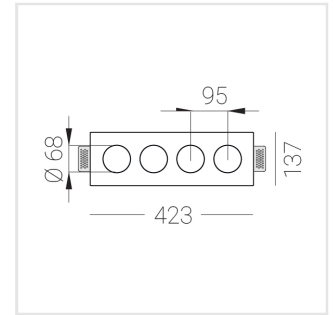

# Trimless recessed luminaire

Tetro S05 32W 830 DA

ze11009676

220-240 V

IP20

Ra >80

MAC 3

## Complectation

Body	1
LED module	4
Control gear	1
Fastener	2
Screw x6	4
Screw self-tapping	2
Washer D5	4
Suction Cup	1

Dimming by TRIAC accessible on request

The manufacturer reserves the right to change the configuration of the LED luminaire.

## Specifications

Measurements:	420x137x50 mm
Net weight:	1.93 kg
Quadruple	
Body:	Gypsum
Illuminant:	LED
Electrical safety class:	II
Degree of protection:	IP20
Rated power:	29.1 W
Luminaire luminous flux*:	2828 lm
Light output*:	97.00 lm/W
Colorful temperature*:	3000 K
Color rendering index*:	Ra >80
Color temperature stability*:	MAC 3
cos *:	0.94
PRA:	LCA 45W 500-1400mA one4all SC PRE