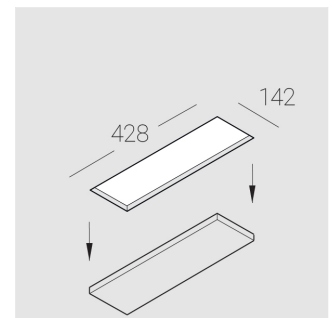

## Complectation

Body	1
LED module	4
Control gear	1
Fastener	2
Screw x6	4
Screw self-tapping	2
Washer D5	4
Suction Cup	1

Dimming by TRIAC accessible on request

The manufacturer reserves the right to change the configuration of the LED luminaire.

## Specifications

Measurements:	420x137x50 mm
Net weight:	1.93 kg
Quadruple	
Body:	Gypsum
Illuminant:	LED
Electrical safety class:	II
Degree of protection:	IP20
Rated power:	29.1 W
Luminaire luminous flux*:	2828 lm
Light output*:	97.00 lm/W
Colorful temperature*:	3000 K
Color rendering index*:	Ra >80
Color temperature stability*:	MAC 3
cos *:	0.94
PRA:	LCA 45W 500-1400mA one4all SC PRE