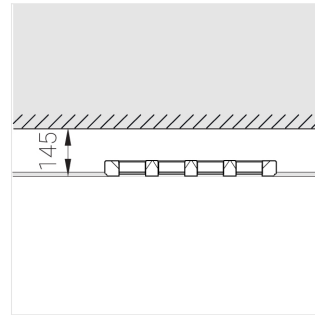

# Trimless recessed luminaire

Tetro S05 32W 830 DA

ze11009676

220-240 V

IP20

Ra >80

MAC 3

## Specifications

Measurements:	420x137x50 mm
Net weight:	1.93 kg
Quadruple	
Body:	Gypsum
Illuminant:	LED
Electrical safety class:	II
Degree of protection:	IP20
Rated power:	29.1 W
Luminaire luminous flux*:	2828 lm
Light output*:	97.00 lm/W
Colorful temperature*:	3000 K
Color rendering index*:	Ra >80
Color temperature stability*:	MAC 3
cos *:	0.94
PRA:	LCA 45W 500-1400mA one4all SC PRE