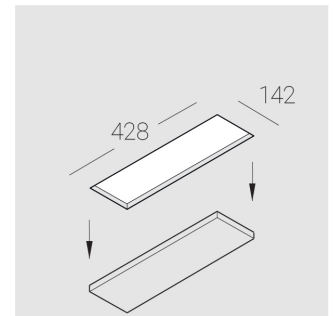

# Trimless recessed luminaire

Tetro S05 32W 927 DW

ze11009673

220-240 V

IP20

Ra >90

MAC 3

## Specifications

Measurements:	420x137x50 mm
Net weight:	1.93 kg
Quadruple	
Body:	Gypsum
Illuminant:	LED
Electrical safety class:	II
Degree of protection:	IP20
Rated power:	29.1 W
Luminaire luminous flux*:	2244 lm
Light output*:	77.00 lm/W
Colorful temperature*:	2700 K
Color rendering index*:	Ra >90
Color temperature stability*:	MAC 3
cos *:	0.94
PRA:	LCA 45W 500-1400mA one4all SC PRE