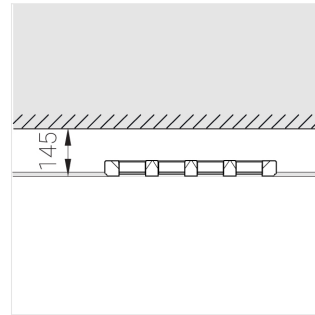

# Trimless recessed luminaire

Tetro S05 32W 927 DW

ze11009673

220-240 V

IP20

Ra >90

MAC 3

## Specifications

Measurements:	420x137x50 mm
Net weight:	1.93 kg
Quadruple	
Body:	Gypsum
Illuminant:	LED
Electrical safety class:	II
Degree of protection:	IP20
Rated power:	29.1 W
Luminaire luminous flux*:	2244 lm
Light output*:	77.00 lm/W
Colorful temperature*:	2700 K
Color rendering index*:	Ra >90
Color temperature stability*:	MAC 3
cos *:	0.94
PRA:	LCA 45W 500-1400mA one4all SC PRE