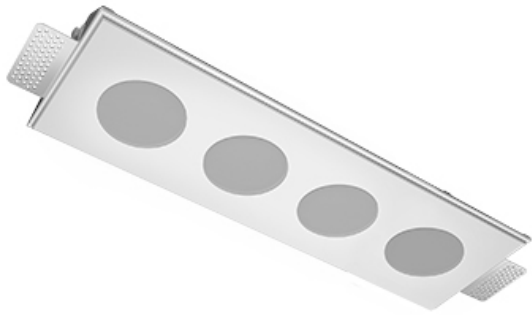

# Trimless recessed luminaire

Tetro S05 32W 927 DW

ze11009673

220-240 V

IP20

Ra >90

MAC 3

## Complectation

Body	1
LED module	4
Control gear	1
Fastener	2
Screw x6	4
Screw self-tapping	2
Washer D5	4
Suction Cup	1

Dimming by TRIAC accessible on request

The manufacturer reserves the right to change the configuration of the LED luminaire.

## Specifications

Measurements:	420x137x50 mm
Net weight:	1.93 kg
Quadruple	
Body:	Gypsum
Illuminant:	LED
Electrical safety class:	II
Degree of protection:	IP20
Rated power:	29.1 W
Luminaire luminous flux*:	2244 lm
Light output*:	77.00 lm/W
Colorful temperature*:	2700 K
Color rendering index*:	Ra >90
Color temperature stability*:	MAC 3
cos *:	0.94
PRA:	LCA 45W 500-1400mA one4all SC PRE