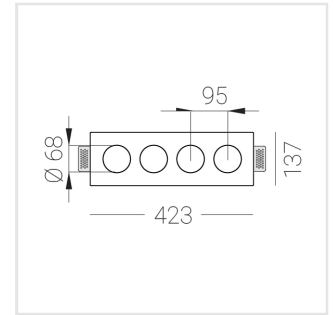

# Trimless recessed luminaire

Tetro S05 32W 927 DW

ze11009673

220-240 V

IP20

Ra >90

MAC 3

## Complectation

Body	1
LED module	4
Control gear	1
Fastener	2
Screw x6	4
Screw self-tapping	2
Washer D5	4
Suction Cup	1

Dimming by TRIAC accessible on request

The manufacturer reserves the right to change the configuration of the LED luminaire.

## Specifications

Measurements:	420x137x50 mm
Net weight:	1.93 kg
Quadruple	
Body:	Gypsum
Illuminant:	LED
Electrical safety class:	II
Degree of protection:	IP20
Rated power:	29.1 W
Luminaire luminous flux*:	2244 lm
Light output*:	77.00 lm/W
Colorful temperature*:	2700 K
Color rendering index*:	Ra >90
Color temperature stability*:	MAC 3
cos *:	0.94
PRA:	LCA 45W 500-1400mA one4all SC PRE