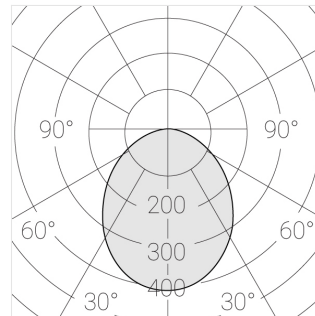

Trimless recessed luminaire

Tetro S05 32W 927 DW

ze11009673

220-240 V

IP20

Ra >90

MAC 3

Complectation

Body	1
LED module	4
Control gear	1
Fastener	2
Screw x6	4
Screw self-tapping	2
Washer D5	4
Suction Cup	1

Dimming by TRIAC accessible on request

The manufacturer reserves the right to change the configuration of the LED luminaire.

Specifications

Measurements:	420x137x50 mm
Net weight:	1.93 kg
Quadruple	
Body:	Gypsum
Illuminant:	LED
Electrical safety class:	II
Degree of protection:	IP20
Rated power:	29.1 W
Luminaire luminous flux*:	2244 lm
Light output*:	77.00 lm/W
Colorful temperature*:	2700 K
Color rendering index*:	Ra >90
Color temperature stability*:	MAC 3
cos *:	0.94
PRA:	LCA 45W 500-1400mA one4all SC PRE

All parameters marked with * are calculated values. Zenith uses tried and tested components from leading suppliers. However, it is possible for some LED technology-related faults to occur over the life of the product.

** — the manufacturer reserves the right to replace the power supply with a similar one with the same characteristics.