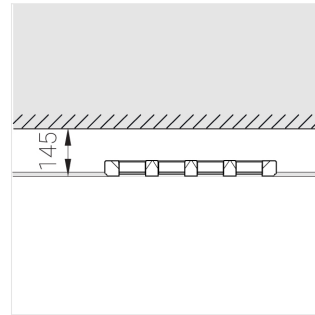

Trimless recessed luminaire

Tetro S05 32W 930 DW

ze11009674

220-240 V

IP20

Ra >90

MAC 3

Complectation

Body	1
LED module	4
Control gear	1
Fastener	2
Screw x6	4
Screw self-tapping	2
Washer D5	4
Suction Cup	1

Dimming by TRIAC accessible on request

The manufacturer reserves the right to change the configuration of the LED luminaire.

Specifications

Measurements:	420x137x50 mm
Net weight:	1.93 kg
Quadruple	
Body:	Gypsum
Illuminant:	LED
Electrical safety class:	II
Degree of protection:	IP20
Rated power:	29.1 W
Luminaire luminous flux*:	2439 lm
Light output*:	84.00 lm/W
Colorful temperature*:	3000 K
Color rendering index*:	Ra >90
Color temperature stability*:	MAC 3
cos *	0.94
PRA:	LCA 45W 500-1400mA one4all SC PRE