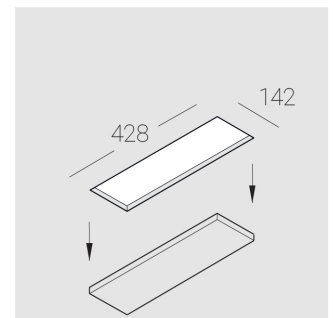

Trimless recessed luminaire

Tetro S05 32W 930 DW

ze11009674

220-240 V

IP20

Ra >90

MAC 3

Complectation

Body	1
LED module	4
Control gear	1
Fastener	2
Screw x6	4
Screw self-tapping	2
Washer D5	4
Suction Cup	1

Dimming by TRIAC accessible on request

The manufacturer reserves the right to change the configuration of the LED luminaire.

Specifications

Measurements:	420x137x50 mm
Net weight:	1.93 kg
Quadruple	
Body:	Gypsum
Illuminant:	LED
Electrical safety class:	II
Degree of protection:	IP20
Rated power:	29.1 W
Luminaire luminous flux*:	2439 lm
Light output*:	84.00 lm/W
Colorful temperature*:	3000 K
Color rendering index*:	Ra >90
Color temperature stability*:	MAC 3
cos *	0.94
PRA:	LCA 45W 500-1400mA one4all SC PRE