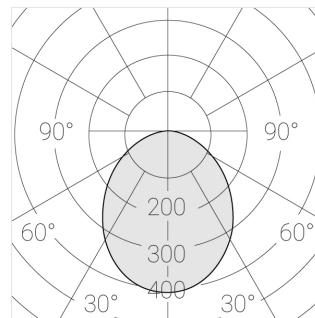

Trimless recessed luminaire

Tetro S05 32W 930 DW

ze11009674

220-240 V

IP20

Ra >90

MAC 3

Complectation

Body	1
LED module	4
Control gear	1
Fastener	2
Screw x6	4
Screw self-tapping	2
Washer D5	4
Suction Cup	1

Dimming by TRIAC accessible on request

The manufacturer reserves the right to change the configuration of the LED luminaire.

Specifications

Measurements:	420x137x50 mm
Net weight:	1.93 kg
Quadruple	
Body:	Gypsum
Illuminant:	LED
Electrical safety class:	II
Degree of protection:	IP20
Rated power:	29.1 W
Luminaire luminous flux*:	2439 lm
Light output*:	84.00 lm/W
Colorful temperature*:	3000 K
Color rendering index*:	Ra >90
Color temperature stability*:	MAC 3
cos *	0.94
PRA:	LCA 45W 500-1400mA one4all SC PRE

All parameters marked with * are calculated values. Zenith uses tried and tested components from leading suppliers. However, it is possible for some LED technology-related faults to occur over the life of the product.

** — the manufacturer reserves the right to replace the power supply with a similar one with the same characteristics.