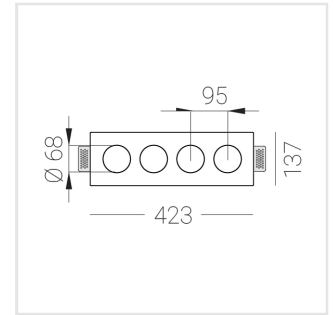

Trimless recessed luminaire

Tetro S05 32W 930 DW

ze11009674

220-240 V

IP20

Ra >90

MAC 3

Complectation

Body	1
LED module	4
Control gear	1
Fastener	2
Screw x6	4
Screw self-tapping	2
Washer D5	4
Suction Cup	1

Dimming by TRIAC accessible on request

The manufacturer reserves the right to change the configuration of the LED luminaire.

Specifications

Measurements:	420x137x50 mm
Net weight:	1.93 kg
Quadruple	
Body:	Gypsum
Illuminant:	LED
Electrical safety class:	II
Degree of protection:	IP20
Rated power:	29.1 W
Luminaire luminous flux*:	2439 lm
Light output*:	84.00 lm/W
Colorful temperature*:	3000 K
Color rendering index*:	Ra >90
Color temperature stability*:	MAC 3
cos *	0.94
PRA:	LCA 45W 500-1400mA one4all SC PRE