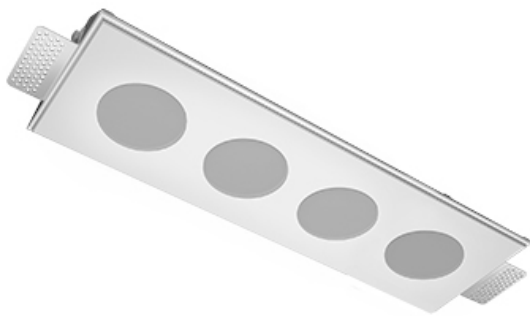

Trimless recessed luminaire

Tetro S05 32W 930 DW

ze11009674

220-240 V

IP20

Ra >90

MAC 3

Complectation

Body	1
LED module	4
Control gear	1
Fastener	2
Screw x6	4
Screw self-tapping	2
Washer D5	4
Suction Cup	1

Dimming by TRIAC accessible on request

The manufacturer reserves the right to change the configuration of the LED luminaire.

Specifications

Measurements:	420x137x50 mm
Net weight:	1.93 kg
Quadruple	
Body:	Gypsum
Illuminant:	LED
Electrical safety class:	II
Degree of protection:	IP20
Rated power:	29.1 W
Luminaire luminous flux*:	2439 lm
Light output*:	84.00 lm/W
Colorful temperature*:	3000 K
Color rendering index*:	Ra >90
Color temperature stability*:	MAC 3
cos *	0.94
PRA:	LCA 45W 500-1400mA one4all SC PRE