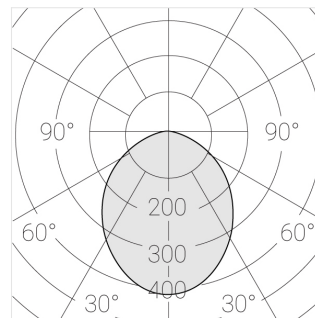

Large-size trimless recessed luminaire

Simple MAX R50 D300 45W 830 DA
ze11009016

220-240 V

IP20

Ra >80

MAC 3

Complectation

Body	1
LED module	1
Control gear	1
Fastener	8
Screw x6	16
Screw self-tapping	16
Washer D5	20
Suction Cup	2
Bracket	4
Screw M5x8	4

Dimming by TRIAC accessible on request

The manufacturer reserves the right to change the configuration of the LED luminaire.

Specifications

Measurements:	390x390x100 mm
Net weight:	6.91 kg
Round	
Body:	Gypsum
Illuminant:	LED
Electrical safety class:	II
Degree of protection:	IP20
Rated power:	44.5 W
Luminaire luminous flux*:	4516 lm
Light output*:	101 lm/W
Colorful temperature*:	3000 K
Color rendering index*:	Ra >80
Color temperature stability*:	MAC 3
cos *:	0.96
PRA:	LCA 45W 500-1400mA one4all SR PRE