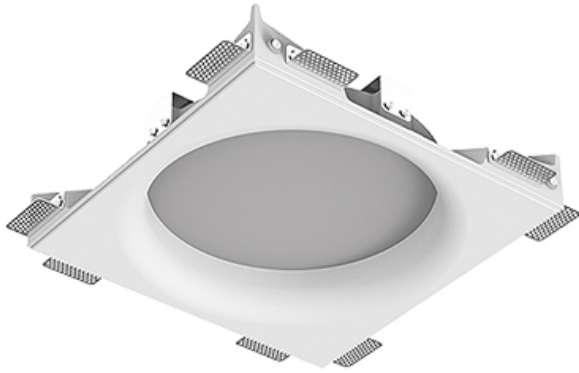

Large-size trimless recessed luminaire

Simple MAX R50 D300 45W 830 DA
ze11009016

220-240 V

IP20

Ra >80

MAC 3

Complectation

Body	1
LED module	1
Control gear	1
Fastener	8
Screw x6	16
Screw self-tapping	16
Washer D5	20
Suction Cup	2
Bracket	4
Screw M5x8	4

Dimming by TRIAC accessible on request

The manufacturer reserves the right to change the configuration of the LED luminaire.

Specifications

Measurements:	390x390x100 mm
Net weight:	6.91 kg
Round	
Body:	Gypsum
Illuminant:	LED
Electrical safety class:	II
Degree of protection:	IP20
Rated power:	44.5 W
Luminaire luminous flux*:	4516 lm
Light output*:	101 lm/W
Colorful temperature*:	3000 K
Color rendering index*:	Ra >80
Color temperature stability*:	MAC 3
cos *:	0.96
PRA:	LCA 45W 500-1400mA one4all SR PRE