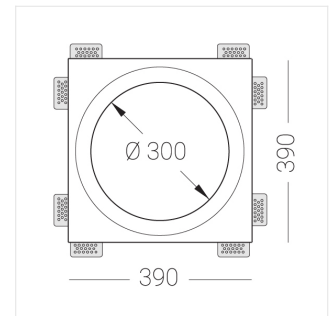

Large-size trimless recessed luminaire

Simple MAX R50 D300 45W 830 DA
ze11009016

220-240 V

IP20

Ra >80

MAC 3

Complectation

Body	1
LED module	1
Control gear	1
Fastener	8
Screw x6	16
Screw self-tapping	16
Washer D5	20
Suction Cup	2
Bracket	4
Screw M5x8	4

Dimming by TRIAC accessible on request

The manufacturer reserves the right to change the configuration of the LED luminaire.

Specifications

Measurements:	390x390x100 mm
Net weight:	6.91 kg
Round	
Body:	Gypsum
Illuminant:	LED
Electrical safety class:	II
Degree of protection:	IP20
Rated power:	44.5 W
Luminaire luminous flux*:	4516 lm
Light output*:	101 lm/W
Colorful temperature*:	3000 K
Color rendering index*:	Ra >80
Color temperature stability*:	MAC 3
cos *:	0.96
PRA:	LCA 45W 500-1400mA one4all SR PRE