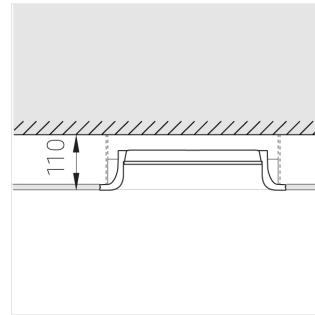

Large-size trimless recessed luminaire

Simple MAX R50 D300 45W 830 DA
ze11009016

220-240 V

IP20

Ra >80

MAC 3

Complectation

Body	1
LED module	1
Control gear	1
Fastener	8
Screw x6	16
Screw self-tapping	16
Washer D5	20
Suction Cup	2
Bracket	4
Screw M5x8	4

Dimming by TRIAC accessible on request

The manufacturer reserves the right to change the configuration of the LED luminaire.

Specifications

Measurements:	390x390x100 mm
Net weight:	6.91 kg
Round	
Body:	Gypsum
Illuminant:	LED
Electrical safety class:	II
Degree of protection:	IP20
Rated power:	44.5 W
Luminaire luminous flux*:	4516 lm
Light output*:	101 lm/W
Colorful temperature*:	3000 K
Color rendering index*:	Ra >80
Color temperature stability*:	MAC 3
cos *:	0.96
PRA:	LCA 45W 500-1400mA one4all SR PRE