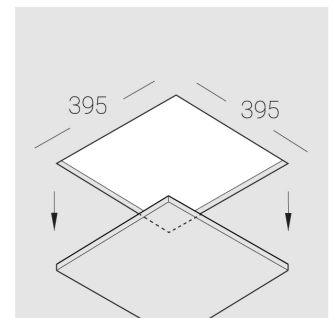

Large-size trimless recessed luminaire

Simple MAX R50 D300 45W 830 DA
ze11009016

220-240 V

IP20

Ra >80

MAC 3

Complectation

Body	1
LED module	1
Control gear	1
Fastener	8
Screw x6	16
Screw self-tapping	16
Washer D5	20
Suction Cup	2
Bracket	4
Screw M5x8	4

Dimming by TRIAC accessible on request

The manufacturer reserves the right to change the configuration of the LED luminaire.

Specifications

Measurements:	390x390x100 mm
Net weight:	6.91 kg
Round	
Body:	Gypsum
Illuminant:	LED
Electrical safety class:	II
Degree of protection:	IP20
Rated power:	44.5 W
Luminaire luminous flux*:	4516 lm
Light output*:	101 lm/W
Colorful temperature*:	3000 K
Color rendering index*:	Ra >80
Color temperature stability*:	MAC 3
cos *:	0.96
PRA:	LCA 45W 500-1400mA one4all SR PRE