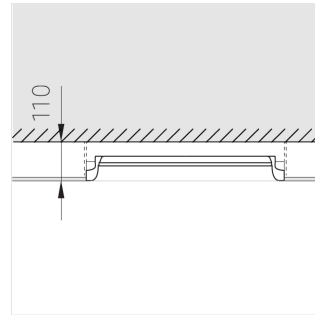

Large-size trimless recessed luminaire

Simple MAX R50 D550 78W 840 DA

ze11009097

220-240 V

IP20

Ra >80

MAC 3

Complectation

Body	1
LED module	1
Control gear	1
Fastener	12
Screw x6	24
Screw self-tapping	24
Washer D5	28
Suction Cup	2
Bracket	4
Screw M5x8	4

Dimming by TRIAC accessible on request

The manufacturer reserves the right to change the configuration of the LED luminaire.

Specifications

Measurements:	640x640x110 mm
Net weight:	13.69 kg
Round	
Body:	Gypsum
Illuminant:	LED
Electrical safety class:	II
Degree of protection:	IP20
Rated power:	77.3 W
Luminaire luminous flux*:	9524 lm
Light output*:	123.00 lm/W
Colorful temperature*:	4000 K
Color rendering index*:	Ra >80
Color temperature stability*:	MAC 3
cos *:	0.95
PRA:	LCA 100W 1100-2100mA one4all SR PRE