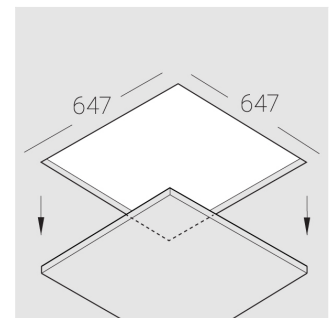

Large-size trimless recessed luminaire

Simple MAX R50 D550 78W 840 DA

ze11009097

220-240 V

IP20

Ra >80

MAC 3

Complectation

Body	1
LED module	1
Control gear	1
Fastener	12
Screw x6	24
Screw self-tapping	24
Washer D5	28
Suction Cup	2
Bracket	4
Screw M5x8	4

Dimming by TRIAC accessible on request

The manufacturer reserves the right to change the configuration of the LED luminaire.

Specifications

Measurements:	640x640x110 mm
Net weight:	13.69 kg
Round	
Body:	Gypsum
Illuminant:	LED
Electrical safety class:	II
Degree of protection:	IP20
Rated power:	77.3 W
Luminaire luminous flux*:	9524 lm
Light output*:	123.00 lm/W
Colorful temperature*:	4000 K
Color rendering index*:	Ra >80
Color temperature stability*:	MAC 3
cos *:	0.95
PRA:	LCA 100W 1100-2100mA one4all SR PRE