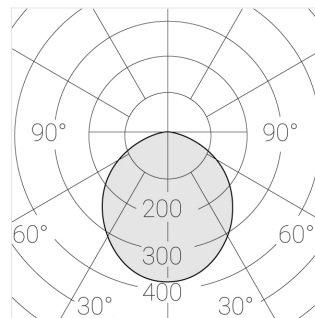

Large-size trimless recessed luminaire

Simple MAX R50 D550 78W 840 DA

ze11009097

220-240 V

IP20

Ra >80

MAC 3

Complectation

Specifications

Measurements:	640x640x110 mm
Net weight:	13.69 kg
Round	
Body:	Gypsum
Illuminant:	LED
Electrical safety class:	II
Degree of protection:	IP20
Rated power:	77.3 W
Luminaire luminous flux*:	9524 lm
Light output*:	123.00 lm/W
Colorful temperature*:	4000 K
Color rendering index*:	Ra >80
Color temperature stability*:	MAC 3
cos *:	0.95
PRA:	LCA 100W 1100-2100mA one4all SR PRE