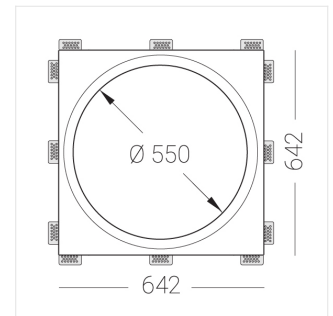

Large-size trimless recessed luminaire

Simple MAX R50 D550 78W 840 DA

ze11009097

220-240 V

IP20

Ra >80

MAC 3

Complectation

Body	1
LED module	1
Control gear	1
Fastener	12
Screw x6	24
Screw self-tapping	24
Washer D5	28
Suction Cup	2
Bracket	4
Screw M5x8	4

Dimming by TRIAC accessible on request

The manufacturer reserves the right to change the configuration of the LED luminaire.

Specifications

Measurements:	640x640x110 mm
Net weight:	13.69 kg
Round	
Body:	Gypsum
Illuminant:	LED
Electrical safety class:	II
Degree of protection:	IP20
Rated power:	77.3 W
Luminaire luminous flux*:	9524 lm
Light output*:	123.00 lm/W
Colorful temperature*:	4000 K
Color rendering index*:	Ra >80
Color temperature stability*:	MAC 3
cos *:	0.95
PRA:	LCA 100W 1100-2100mA one4all SR PRE