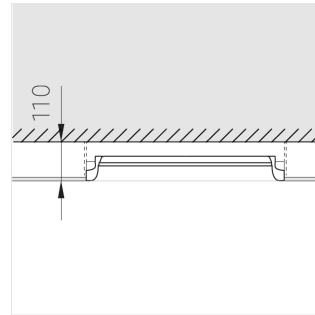

Large-size trimless recessed luminaire

Simple MAX R50 D550 78W 927 DA

ze11009098

220-240 V

IP20

Ra >90

MAC 3

Complectation

Body	1
LED module	1
Control gear	1
Fastener	12
Screw x6	24
Screw self-tapping	24
Washer D5	28
Suction Cup	2
Bracket	4
Screw M5x8	4

Dimming by TRIAC accessible on request

The manufacturer reserves the right to change the configuration of the LED luminaire.

Specifications

Measurements:	640x640x110 mm
Net weight:	13.69 kg
Round	
Body:	Gypsum
Illuminant:	LED
Electrical safety class:	II
Degree of protection:	IP20
Rated power:	77.3 W
Luminaire luminous flux*:	7007 lm
Light output*:	91.00 lm/W
Colorful temperature*:	2700 K
Color rendering index*:	Ra >90
Color temperature stability*:	MAC 3
cos *	0.95
PRA:	LCA 100W 1100-2100mA one4all SR PRE