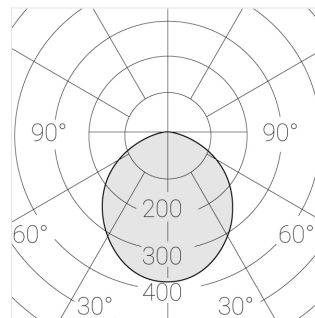

Large-size trimless recessed luminaire

Simple MAX R50 D550 78W 927 DA

ze11009098

220-240 V

IP20

Ra >90

MAC 3

Complectation

Specifications

Measurements:	640x640x110 mm
Net weight:	13.69 kg
Round	
Body:	Gypsum
Illuminant:	LED
Electrical safety class:	II
Degree of protection:	IP20
Rated power:	77.3 W
Luminaire luminous flux*:	7007 lm
Light output*:	91.00 lm/W
Colorful temperature*:	2700 K
Color rendering index*:	Ra >90
Color temperature stability*:	MAC 3
cos *	0.95
PRA:	LCA 100W 1100-2100mA one4all SR PRE