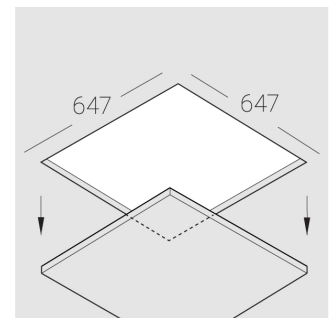

Large-size trimless recessed luminaire

Simple MAX R50 D550 78W 927 DA

ze11009098

220-240 V

IP20

Ra >90

MAC 3

Complectation

Body	1
LED module	1
Control gear	1
Fastener	12
Screw x6	24
Screw self-tapping	24
Washer D5	28
Suction Cup	2
Bracket	4
Screw M5x8	4

Dimming by TRIAC accessible on request

The manufacturer reserves the right to change the configuration of the LED luminaire.

Specifications

Measurements:	640x640x110 mm
Net weight:	13.69 kg
Round	
Body:	Gypsum
Illuminant:	LED
Electrical safety class:	II
Degree of protection:	IP20
Rated power:	77.3 W
Luminaire luminous flux*:	7007 lm
Light output*:	91.00 lm/W
Colorful temperature*:	2700 K
Color rendering index*:	Ra >90
Color temperature stability*:	MAC 3
cos *	0.95
PRA:	LCA 100W 1100-2100mA one4all SR PRE