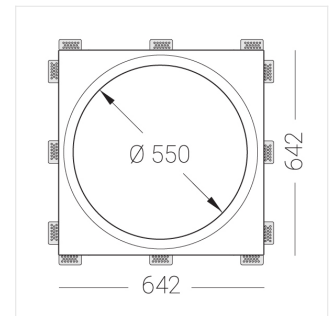

Large-size trimless recessed luminaire

Simple MAX R50 D550 78W 927 DA

ze11009098

220-240 V

IP20

Ra >90

MAC 3

Complectation

Body	1
LED module	1
Control gear	1
Fastener	12
Screw x6	24
Screw self-tapping	24
Washer D5	28
Suction Cup	2
Bracket	4
Screw M5x8	4

Dimming by TRIAC accessible on request

The manufacturer reserves the right to change the configuration of the LED luminaire.

Specifications

Measurements:	640x640x110 mm
Net weight:	13.69 kg
Round	
Body:	Gypsum
Illuminant:	LED
Electrical safety class:	II
Degree of protection:	IP20
Rated power:	77.3 W
Luminaire luminous flux*:	7007 lm
Light output*:	91.00 lm/W
Colorful temperature*:	2700 K
Color rendering index*:	Ra >90
Color temperature stability*:	MAC 3
cos *	0.95
PRA:	LCA 100W 1100-2100mA one4all SR PRE