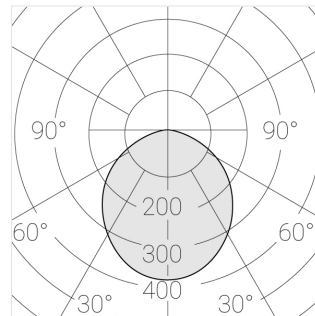

Large-size trimless recessed luminaire

Simple MAX R50 D550 78W 927 DA

ze11009098

220-240 V

IP20

Ra >90

MAC 3

Complectation

Specifications

Measurements:	640x640x110 mm
Net weight:	13.69 kg
Round	
Body:	Gypsum
Illuminant:	LED
Electrical safety class:	II
Degree of protection:	IP20
Rated power:	77.3 W
Luminaire luminous flux*:	7007 lm
Light output*:	91.00 lm/W
Colorful temperature*:	2700 K
Color rendering index*:	Ra >90
Color temperature stability*:	MAC 3
cos *	0.95
PRA:	LCA 100W 1100-2100mA one4all SR PRE