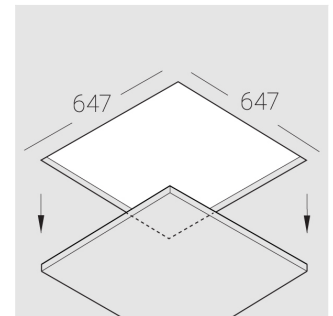

Large-size trimless recessed luminaire

Simple MAX R50 D550 78W 927 DA

ze11009098

220-240 V

IP20

Ra >90

MAC 3

Complectation

Specifications

Measurements:	640x640x110 mm
Net weight:	13.69 kg
Round	
Body:	Gypsum
Illuminant:	LED
Electrical safety class:	II
Degree of protection:	IP20
Rated power:	77.3 W
Luminaire luminous flux*:	7007 lm
Light output*:	91.00 lm/W
Colorful temperature*:	2700 K
Color rendering index*:	Ra >90
Color temperature stability*:	MAC 3
cos *	0.95
PRA:	LCA 100W 1100-2100mA one4all SR PRE