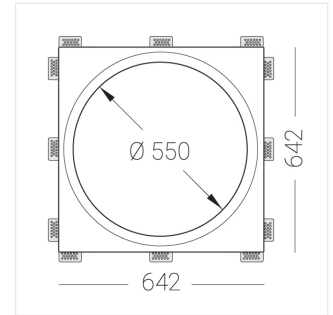

Large-size trimless recessed luminaire

Simple MAX R50 D550 78W 927 DA

ze11009098

220-240 V

IP20

Ra >90

MAC 3

Complectation

Body	1
LED module	1
Control gear	1
Fastener	12
Screw x6	24
Screw self-tapping	24
Washer D5	28
Suction Cup	2
Bracket	4
Screw M5x8	4

Dimming by TRIAC accessible on request

The manufacturer reserves the right to change the configuration of the LED luminaire.

Specifications

Measurements:	640x640x110 mm
Net weight:	13.69 kg
Round	
Body:	Gypsum
Illuminant:	LED
Electrical safety class:	II
Degree of protection:	IP20
Rated power:	77.3 W
Luminaire luminous flux*:	7007 lm
Light output*:	91.00 lm/W
Colorful temperature*:	2700 K
Color rendering index*:	Ra >90
Color temperature stability*:	MAC 3
cos *	0.95
PRA:	LCA 100W 1100-2100mA one4all SR PRE