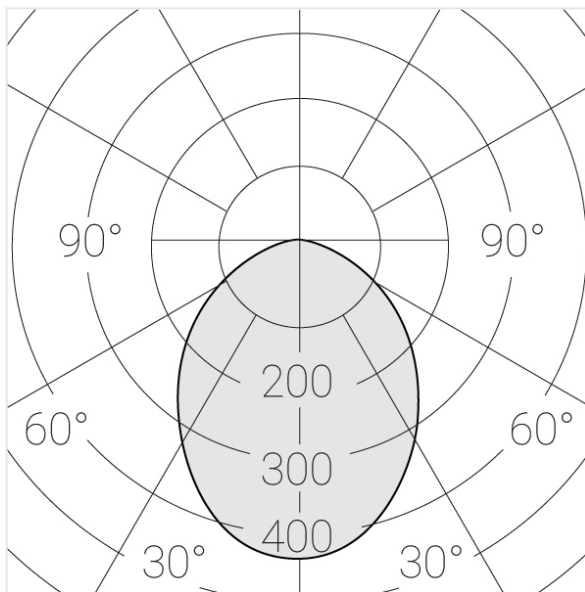

Trimless recessed luminaire

Triple Q A25 24W 830

ze11010241

220-240 V

IP20

Ra >80

MAC 3

Compectation

Specifications

Measurements:	363x137x70 mm
Triple	
Body:	Gypsum
Illuminant:	LED
Electrical safety class:	II
Degree of protection:	IP20
Rated power:	23.4 w
Luminaire luminous flux*:	1917 lm
Light output*:	84 lm/w
Colorful temperature*:	3000 K
Color rendering index*:	Ra >80
Color temperature stability*:	MAC 3
cos *:	0.4
PRA:	Mean Well APC-8-250