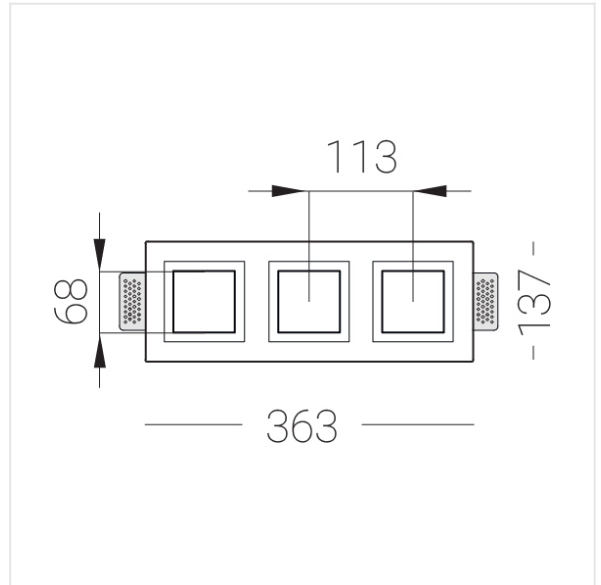

Trimless recessed luminaire

Triple Q A25 24W 830

ze11010241

220-240 V

IP20

Ra >80

MAC 3

Compectation

Body	1
LED module	3
Conrol gear	3
Fastener	2
Screw x6	4
Screw self-tapping	2
Washer D5	4
Suction Cup	1

Dimming by TRIAC accessible on request

The manufacturer reserves the right to change the configuration of the LED luminaire.

Specifications

Measurements:	363x137x70 mm
Triple	
Body:	Gypsum
Illuminant:	LED
Electrical safety class:	II
Degree of protection:	IP20
Rated power:	23.4 w
Luminaire luminous flux*:	1917 lm
Light output*:	84 lm/w
Colorful temperature*:	3000 K
Color rendering index*:	Ra >80
Color temperature stability*:	MAC 3
cos *:	0.4
PRA:	Mean Well APC-8-250