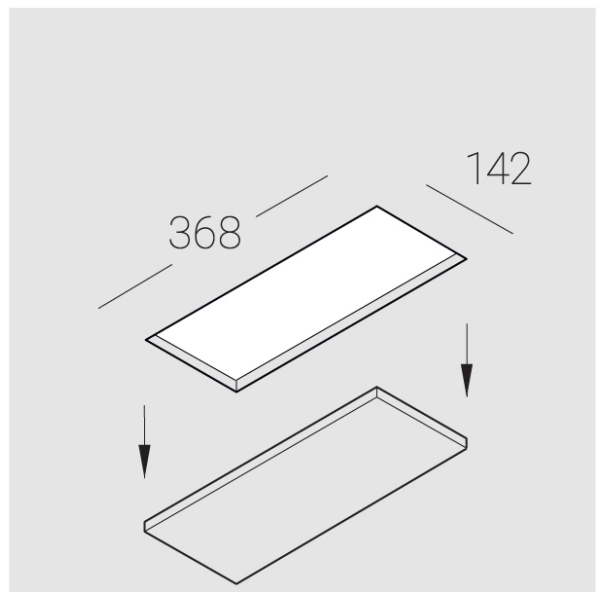

Trimless recessed luminaire

Triple Q A25 24W 830

ze11010241

220-240 V

IP20

Ra >80

MAC 3

Compectation

Body	1
LED module	3
Conrol gear	3
Fastener	2
Screw x6	4
Screw self-tapping	2
Washer D5	4
Suction Cup	1

Dimming by TRIAC accessible on request

The manufacturer reserves the right to change the configuration of the LED luminaire.

Specifications

Measurements:	363x137x70 mm
Triple	
Body:	Gypsum
Illuminant:	LED
Electrical safety class:	II
Degree of protection:	IP20
Rated power:	23.4 w
Luminaire luminous flux*:	1917 lm
Light output*:	84 lm/w
Colorful temperature*:	3000 K
Color rendering index*:	Ra >80
Color temperature stability*:	MAC 3
cos *:	0.4
PRA:	Mean Well APC-8-250