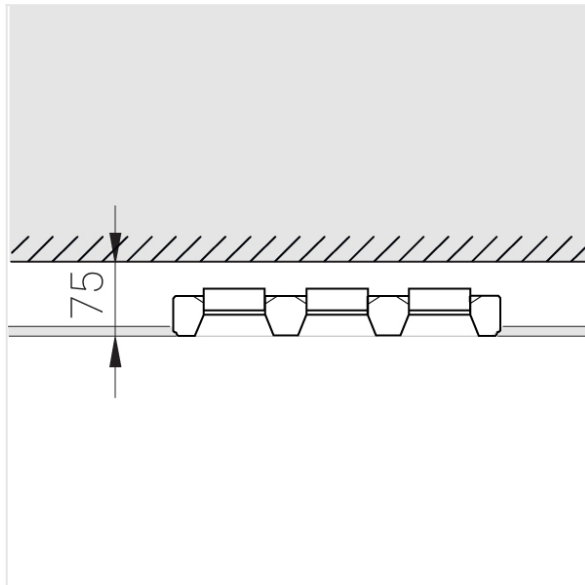

Trimless recessed luminaire

Triple Q A25 24W 830

ze11010241

220-240 V

IP20

Ra >80

MAC 3

Compectation

Body	1
LED module	3
Conrol gear	3
Fastener	2
Screw x6	4
Screw self-tapping	2
Washer D5	4
Suction Cup	1

Dimming by TRIAC accessible on request

The manufacturer reserves the right to change the configuration of the LED luminaire.

Specifications

Measurements:	363x137x70 mm
Triple	
Body:	Gypsum
Illuminant:	LED
Electrical safety class:	II
Degree of protection:	IP20
Rated power:	23.4 w
Luminaire luminous flux*:	1917 lm
Light output*:	84 lm/w
Colorful temperature*:	3000 K
Color rendering index*:	Ra >80
Color temperature stability*:	MAC 3
cos *:	0.4
PRA:	Mean Well APC-8-250