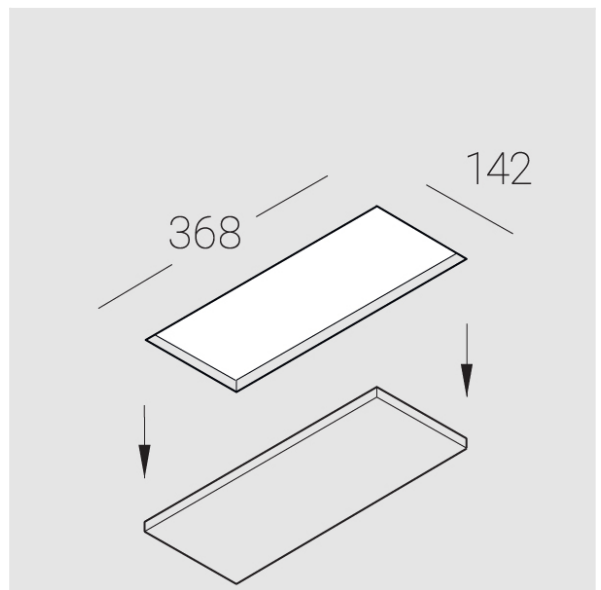

# Trimless recessed luminaire

Triple Q A25 33W 830

ze11010331

220-240 V

IP20

Ra >80

MAC 3

## Compectation

---

Body	1
LED module	3
Conrol gear	3
Fastener	2
Screw x6	4
Screw self-tapping	2
Washer D5	4
Suction Cup	1

Dimming by TRIAC accessible on request

The manufacturer reserves the right to change the configuration of the LED luminaire.

## Specifications

---

Measurements:	363x137x70 mm
Triple	
Body:	Gypsum
Illuminant:	LED
Electrical safety class:	II
Degree of protection:	IP20
Rated power:	33.6 w
Luminaire luminous flux*:	2624 lm
Light output*:	80 lm/w
Colorful temperature*:	3000 K
Color rendering index*:	Ra >80
Color temperature stability*:	MAC 3
cos *:	0.5
PRA:	Mean Well APC-12-350