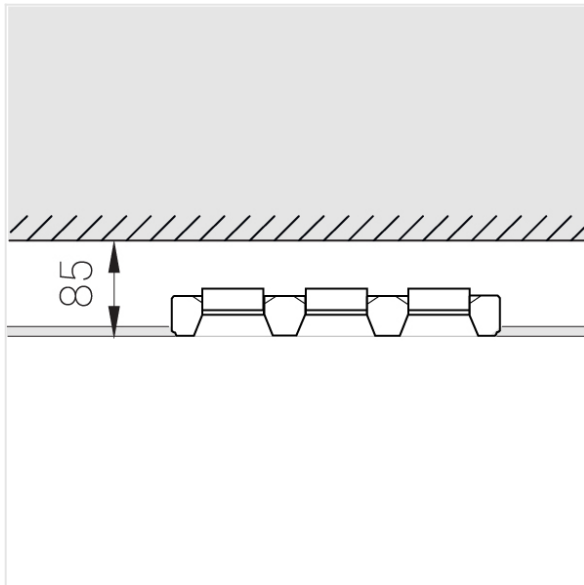

# Trimless recessed luminaire

Triple Q A25 33W 830

ze11010331

220-240 V

IP20

Ra >80

MAC 3

## Compectation

---

Body	1
LED module	3
Conrol gear	3
Fastener	2
Screw x6	4
Screw self-tapping	2
Washer D5	4
Suction Cup	1

Dimming by TRIAC accessible on request

The manufacturer reserves the right to change the configuration of the LED luminaire.

## Specifications

---

Measurements:	363x137x70 mm
Triple	
Body:	Gypsum
Illuminant:	LED
Electrical safety class:	II
Degree of protection:	IP20
Rated power:	33.6 w
Luminaire luminous flux*:	2624 lm
Light output*:	80 lm/w
Colorful temperature*:	3000 K
Color rendering index*:	Ra >80
Color temperature stability*:	MAC 3
cos *:	0.5
PRA:	Mean Well APC-12-350