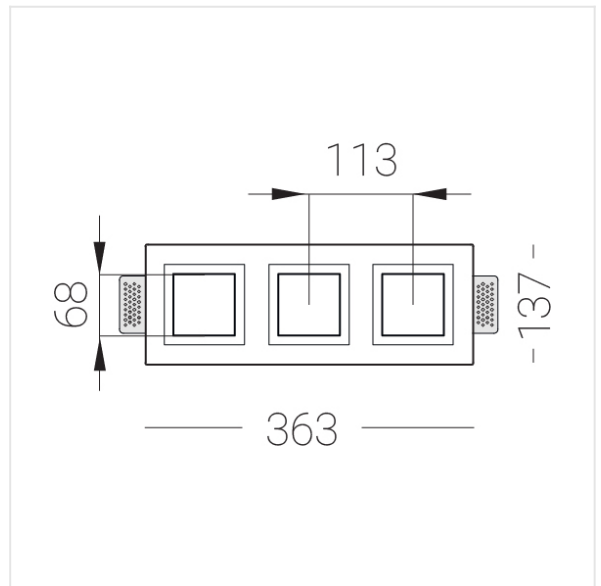

# Trimless recessed luminaire

Triple Q A25 33W 830

ze11010331

220-240 V

IP20

Ra >80

MAC 3

## Compectation

---

Body	1
LED module	3
Conrol gear	3
Fastener	2
Screw x6	4
Screw self-tapping	2
Washer D5	4
Suction Cup	1

Dimming by TRIAC accessible on request

The manufacturer reserves the right to change the configuration of the LED luminaire.

## Specifications

---

Measurements:	363x137x70 mm
Triple	
Body:	Gypsum
Illuminant:	LED
Electrical safety class:	II
Degree of protection:	IP20
Rated power:	33.6 w
Luminaire luminous flux*:	2624 lm
Light output*:	80 lm/w
Colorful temperature*:	3000 K
Color rendering index*:	Ra >80
Color temperature stability*:	MAC 3
cos *:	0.5
PRA:	Mean Well APC-12-350