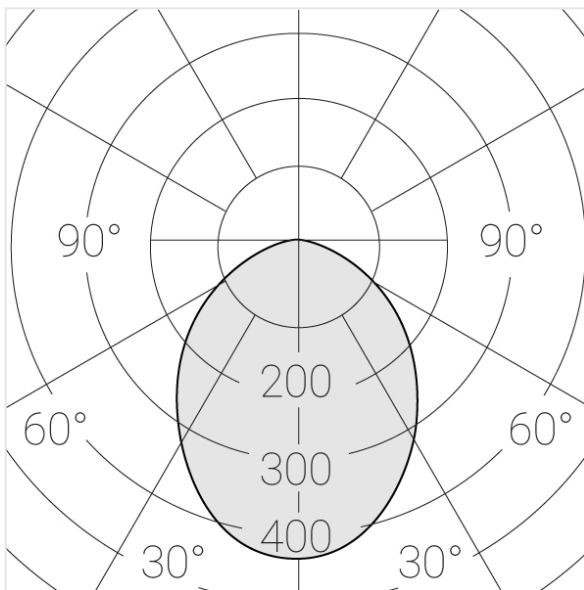

# Trimless recessed luminaire

Triple Q A25 33W 830

ze11010331

220-240 V

IP20

Ra >80

MAC 3

## Specifications

---

Measurements:	363x137x70 mm
Triple	
Body:	Gypsum
Illuminant:	LED
Electrical safety class:	II
Degree of protection:	IP20
Rated power:	33.6 w
Luminaire luminous flux*:	2624 lm
Light output*:	80 lm/w
Colorful temperature*:	3000 K
Color rendering index*:	Ra >80
Color temperature stability*:	MAC 3
cos *:	0.5
PRA:	Mean Well APC-12-350