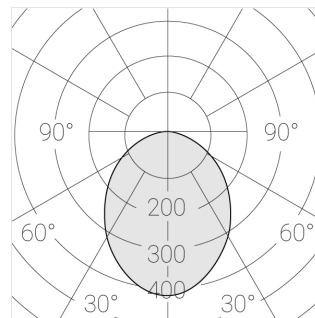

Trimless recessed luminaire

Triple Q R25 24W 940 IP44/20 DW

ze11010300

220-240 V

IP44

Ra >90

MAC 3

Complectation

Body	1
LED module	3
Control gear	1
Fastener	2
Screw x6	4
Screw self-tapping	2
Washer D5	4
Suction Cup	1

Dimming by TRIAC accessible on request

The manufacturer reserves the right to change the configuration of the LED luminaire.

Specifications

Measurements: 432x167x70 mm

Triple

Body: Gypsum

Illuminant: LED

Electrical safety class: II

Degree of protection: IP44

Rated power: 22 W

Luminaire luminous flux*: 1815 lm

Light output*: 85.00 lm/W

Colorful temperature*: 4000 K

Color rendering index*: Ra >90

Color temperature stability*: MAC 3

cos *: 0.95

PRA: LC 25/350-1050/50 bDW SC PRE2

All parameters marked with * are calculated values. Zenith uses tried and tested components from leading suppliers. However, it is possible for some LED technology-related faults to occur over the life of the product.

** — the manufacturer reserves the right to replace the power supply with a similar one with the same characteristics.