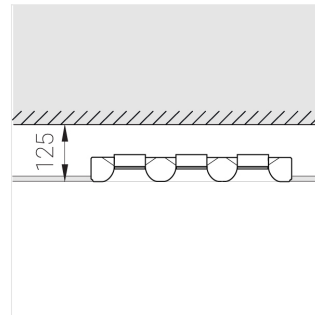

Trimless recessed luminaire

Triple Q R25 24W 940 IP44/20 DW

ze11010300

220-240 V

IP44

Ra >90

MAC 3

Complectation

Body	1
LED module	3
Control gear	1
Fastener	2
Screw x6	4
Screw self-tapping	2
Washer D5	4
Suction Cup	1

Dimming by TRIAC accessible on request

The manufacturer reserves the right to change the configuration of the LED luminaire.

Specifications

Measurements: 432x167x70 mm

Triple

Body: Gypsum

Illuminant: LED

Electrical safety class: II

Degree of protection: IP44

Rated power: 22 W