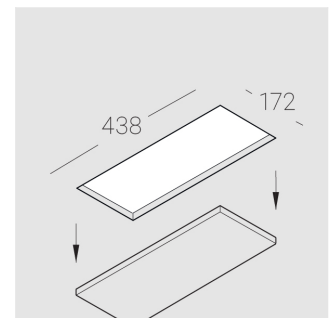

Trimless recessed luminaire

Triple Q R25 24W 940 IP44/20 DW

ze11010300

220-240 V

IP44

Ra >90

MAC 3

Complectation

Body	1
LED module	3
Control gear	1
Fastener	2
Screw x6	4
Screw self-tapping	2
Washer D5	4
Suction Cup	1

Dimming by TRIAC accessible on request

The manufacturer reserves the right to change the configuration of the LED luminaire.

Specifications

Measurements: 432x167x70 mm

Triple

Body: Gypsum

Illuminant: LED

Electrical safety class: II

Degree of protection: IP44

Rated power: 22 W

Luminaire luminous flux*: 1815 lm

Light output*: 85.00 lm/W

Colorful temperature*: 4000 K

Color rendering index*: Ra >90

Color temperature stability*: MAC 3

cos *: 0.95

PRA: LC 25/350-1050/50 bDW SC PRE2

All parameters marked with * are calculated values. Zenith uses tried and tested components from leading suppliers. However, it is possible for some LED technology-related faults to occur over the life of the product.

** — the manufacturer reserves the right to replace the power supply with a similar one with the same characteristics.