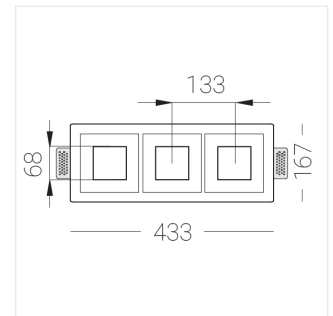

Trimless recessed luminaire

Triple Q R25 24W 940 IP44/20 DW

ze11010300

220-240 V

IP44

Ra >90

MAC 3

Complectation

Body	1
LED module	3
Control gear	1
Fastener	2
Screw x6	4
Screw self-tapping	2
Washer D5	4
Suction Cup	1

Dimming by TRIAC accessible on request

The manufacturer reserves the right to change the configuration of the LED luminaire.

Specifications

Measurements: 432x167x70 mm

Triple

Body: Gypsum

Illuminant: LED

Electrical safety class: II

Degree of protection: IP44

Rated power: 22 W

Luminaire luminous flux*: 1815 lm

Light output*: 85.00 lm/W

Colorful temperature*: 4000 K

Color rendering index*: Ra >90

Color temperature stability*: MAC 3

cos *: 0.95

PRA: LC 25/350-1050/50 bDW SC PRE2

All parameters marked with * are calculated values. Zenith uses tried and tested components from leading suppliers. However, it is possible for some LED technology-related faults to occur over the life of the product.

** — the manufacturer reserves the right to replace the power supply with a similar one with the same characteristics.