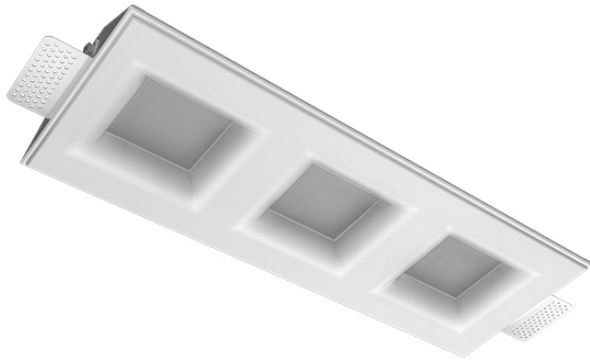

Trimless recessed luminaire

Triple Q R25 24W 940 IP44/20 DW

ze11010300

220-240 V

IP44

Ra >90

MAC 3

Complectation

Body	1
LED module	3
Control gear	1
Fastener	2
Screw x6	4
Screw self-tapping	2
Washer D5	4
Suction Cup	1

Dimming by TRIAC accessible on request

The manufacturer reserves the right to change the configuration of the LED luminaire.

Specifications

Measurements: 432x167x70 mm

Triple

Body: Gypsum

Illuminant: LED

Electrical safety class: II

Degree of protection: IP44

Rated power: 22 W