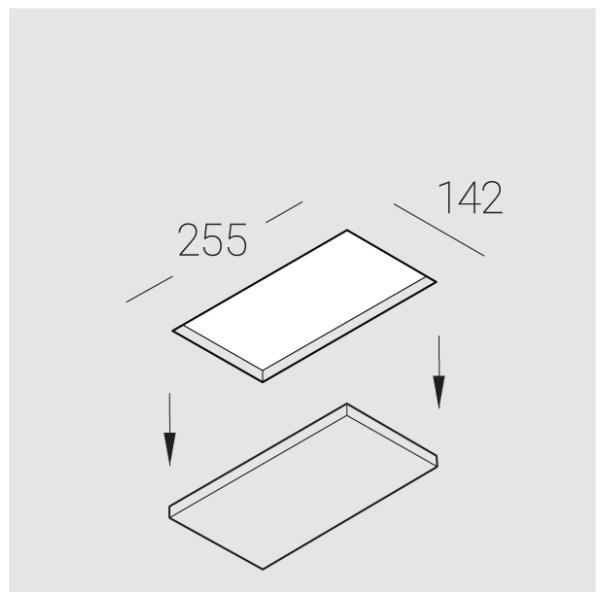

Trimless recessed luminaire

Twins A25 16W 840

ze11009402

220-240 V

IP20

Ra >80

MAC 3

Compectation

Body	1
LED module	2
Conrol gear	2
Fastener	2
Screw x6	4
Screw self-tapping	2
Washer D5	4
Suction Cup	1

Dimming by TRIAC accessible on request

The manufacturer reserves the right to change the configuration of the LED luminaire.

Specifications

Measurements:	232x137x70 mm
Net weight:	1.44 kg
Double	
Body:	Gypsum
Illuminant:	LED
Electrical safety class:	II
Degree of protection:	IP20
Rated power:	15.6 w
Luminaire luminous flux*:	1376 lm
Light output*:	88 lm/w
Colorful temperature*:	4000 K
Color rendering index*:	Ra >80
Color temperature stability*:	MAC 3
cos *:	0.4
PRA:	Mean Well APC-8-250