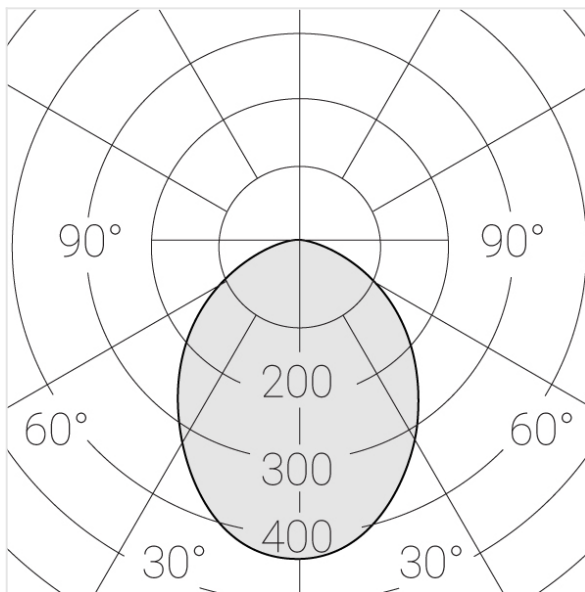

Trimless recessed luminaire

Twins A25 16W 840

ze11009402

220-240 V

IP20

Ra >80

MAC 3

Compectation

Specifications

Measurements:	232x137x70 mm
Net weight:	1.44 kg
Double	
Body:	Gypsum
Illuminant:	LED
Electrical safety class:	II
Degree of protection:	IP20
Rated power:	15.6 w
Luminaire luminous flux*:	1376 lm
Light output*:	88 lm/w
Colorful temperature*:	4000 K
Color rendering index*:	Ra >80
Color temperature stability*:	MAC 3
cos *:	0.4
PRA:	Mean Well APC-8-250