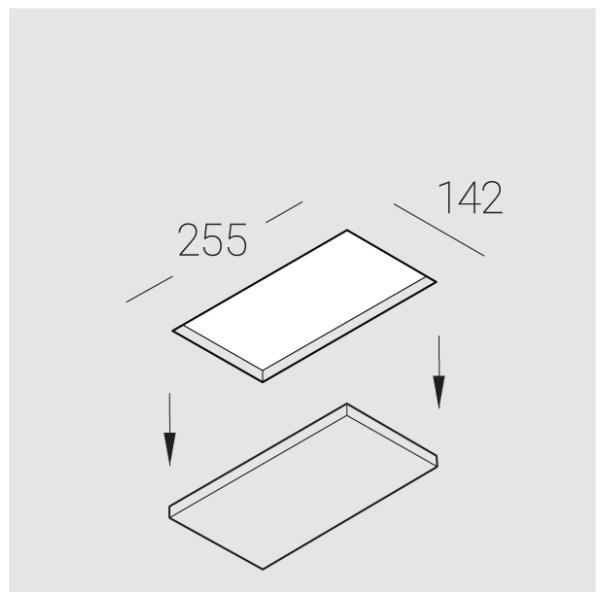

Trimless recessed luminaire

Twins A25 22W 840

ze11009462

220-240 V

IP20

Ra >80

MAC 3

Compectation

Body	1
LED module	2
Conrol gear	2
Fastener	2
Screw x6	4
Screw self-tapping	2
Washer D5	4
Suction Cup	1

Dimming by TRIAC accessible on request

The manufacturer reserves the right to change the configuration of the LED luminaire.

Specifications

Measurements:	232x137x70 mm
Net weight:	1.5kg
Double	
Body:	Gypsum
Illuminant:	LED
Electrical safety class:	II
Degree of protection:	IP20
Rated power:	22.4 w
Luminaire luminous flux*:	1885 lm
Light output*:	84 lm/w
Colorful temperature*:	4000 K
Color rendering index*:	Ra >80
Color temperature stability*:	MAC 3
cos *:	0.5
PRA:	Mean Well APC-12-350