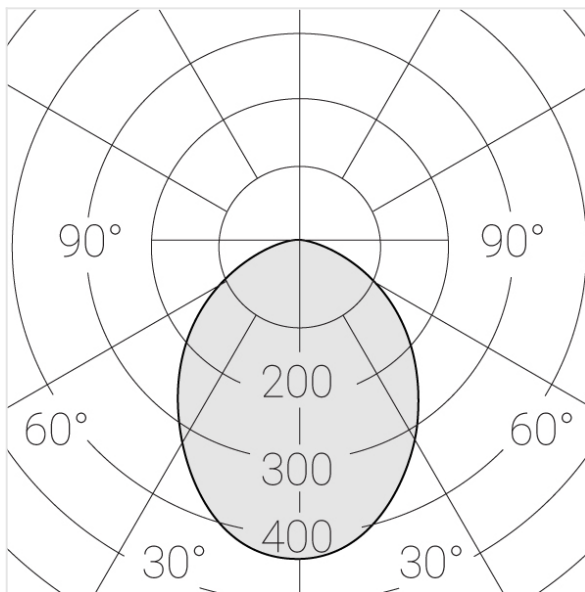

Trimless recessed luminaire

Twins A25 22W 840

ze11009462

220-240 V

IP20

Ra >80

MAC 3

Compectation

Specifications

Measurements:	232x137x70 mm
Net weight:	1.5kg
Double	
Body:	Gypsum
Illuminant:	LED
Electrical safety class:	II
Degree of protection:	IP20
Rated power:	22.4 w
Luminaire luminous flux*:	1885 lm
Light output*:	84 lm/w
Colorful temperature*:	4000 K
Color rendering index*:	Ra >80
Color temperature stability*:	MAC 3
cos *:	0.5
PRA:	Mean Well APC-12-350