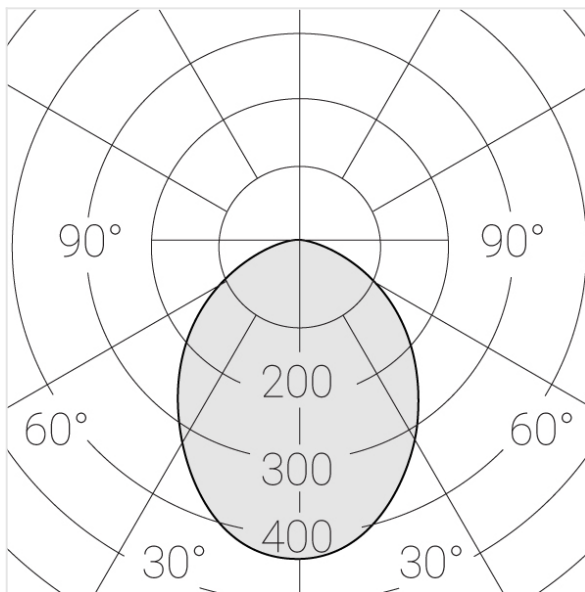

Trimless recessed luminaire

Twins A25 16W 927

ze11009403

220-240 V

IP20

Ra >90

MAC 3

Compectation

Specifications

Measurements:	232x137x70 mm
Net weight:	1.44 kg
Double	
Body:	Gypsum
Illuminant:	LED
Electrical safety class:	II
Degree of protection:	IP20
Rated power:	15.6 w
Luminaire luminous flux*:	1014 lm
Light output*:	65 lm/w
Colorful temperature*:	2700 K
Color rendering index*:	Ra >90
Color temperature stability*:	MAC 3
cos *:	0.4
PRA:	Mean Well APC-8-250