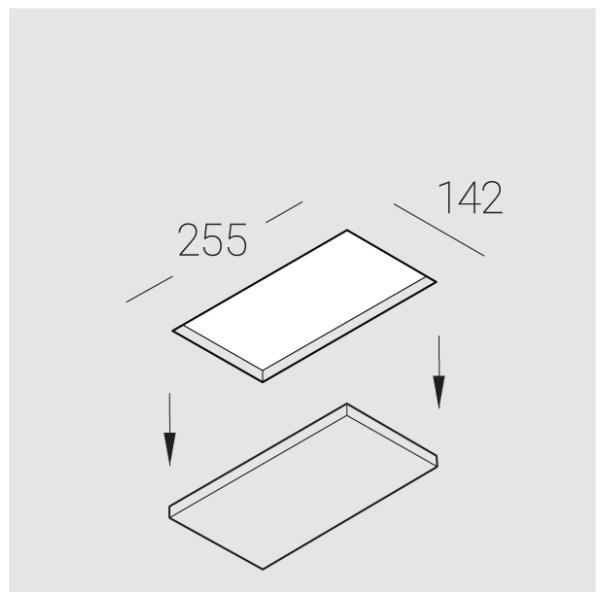

Trimless recessed luminaire

Twins A25 16W 927

ze11009403

220-240 V

IP20

Ra >90

MAC 3

Compectation

Body	1
LED module	2
Conrol gear	2
Fastener	2
Screw x6	4
Screw self-tapping	2
Washer D5	4
Suction Cup	1

Dimming by TRIAC accessible on request

The manufacturer reserves the right to change the configuration of the LED luminaire.

Specifications

Measurements:	232x137x70 mm
Net weight:	1.44 kg
Double	
Body:	Gypsum
Illuminant:	LED
Electrical safety class:	II
Degree of protection:	IP20
Rated power:	15.6 w
Luminaire luminous flux*:	1014 lm
Light output*:	65 lm/w
Colorful temperature*:	2700 K
Color rendering index*:	Ra >90
Color temperature stability*:	MAC 3
cos *:	0.4
PRA:	Mean Well APC-8-250