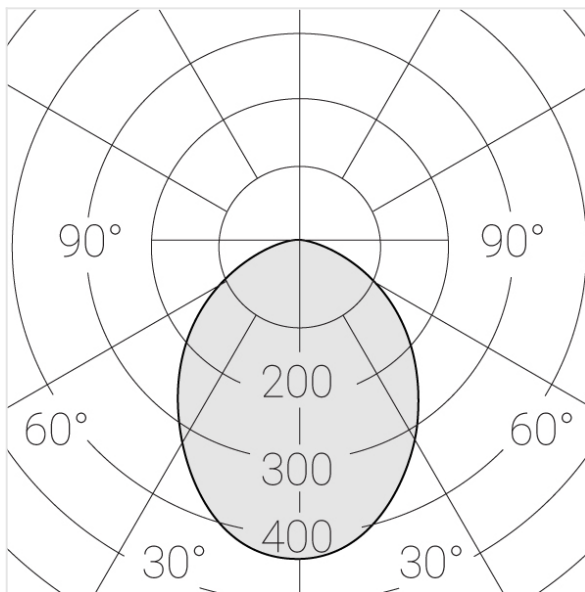

Trimless recessed luminaire

Twins A25 22W 927

ze11009463

220-240 V

IP20

Ra >90

MAC 3

Compectation

Specifications

Measurements:	232x137x70 mm
Net weight:	1.5kg
Double	
Body:	Gypsum
Illuminant:	LED
Electrical safety class:	II
Degree of protection:	IP20
Rated power:	22.4 w
Luminaire luminous flux*:	1387 lm
Light output*:	62 lm/w
Colorful temperature*:	2700 K
Color rendering index*:	Ra >90
Color temperature stability*:	MAC 3
cos *:	0.5
PRA:	Mean Well APC-12-350