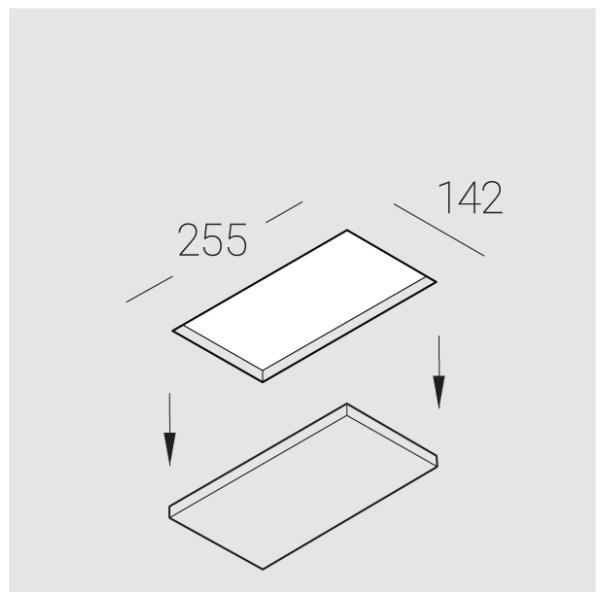

Trimless recessed luminaire

Twins A25 22W 927

ze11009463

220-240 V

IP20

Ra >90

MAC 3

Compectation

Body	1
LED module	2
Conrol gear	2
Fastener	2
Screw x6	4
Screw self-tapping	2
Washer D5	4
Suction Cup	1

Dimming by TRIAC accessible on request

The manufacturer reserves the right to change the configuration of the LED luminaire.

Specifications

Measurements:	232x137x70 mm
Net weight:	1.5kg
Double	
Body:	Gypsum
Illuminant:	LED
Electrical safety class:	II
Degree of protection:	IP20
Rated power:	22.4 w
Luminaire luminous flux*:	1387 lm
Light output*:	62 lm/w
Colorful temperature*:	2700 K
Color rendering index*:	Ra >90
Color temperature stability*:	MAC 3
cos *:	0.5
PRA:	Mean Well APC-12-350