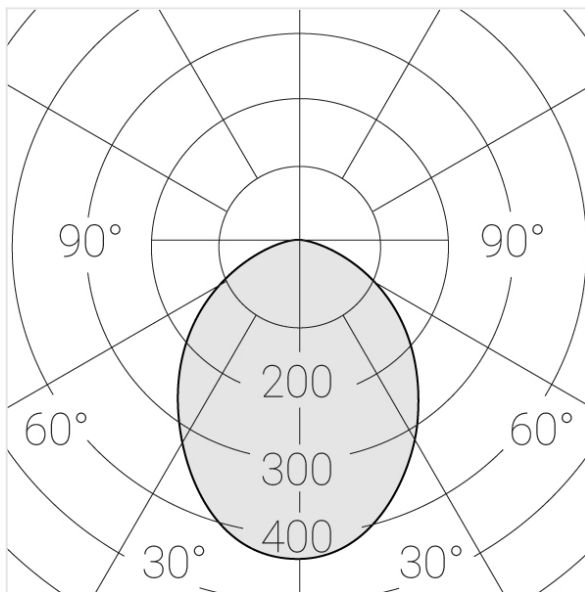

Trimless recessed luminaire

Twins A25 16W 940

ze11009405

220-240 V

IP20

Ra >90

MAC 3

Compectation

Specifications

Measurements:	232x137x70 mm
Net weight:	1.44 kg
Double	
Body:	Gypsum
Illuminant:	LED
Electrical safety class:	II
Degree of protection:	IP20
Rated power:	15.6 w
Luminaire luminous flux*:	1190 lm
Light output*:	76 lm/w
Colorful temperature*:	4000 K
Color rendering index*:	Ra >90
Color temperature stability*:	MAC 3
cos *:	0.4
PRA:	Mean Well APC-8-250