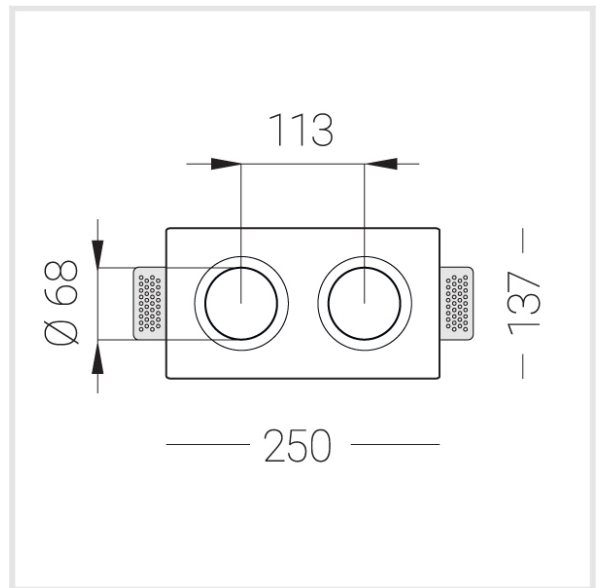

Trimless recessed luminaire

Twins A25 16W 940

ze11009405

220-240 V

IP20

Ra >90

MAC 3

Compectation

Body	1
LED module	2
Conrol gear	2
Fastener	2
Screw x6	4
Screw self-tapping	2
Washer D5	4
Suction Cup	1

Dimming by TRIAC accessible on request

The manufacturer reserves the right to change the configuration of the LED luminaire.

Specifications

Measurements:	232x137x70 mm
Net weight:	1.44 kg
Double	
Body:	Gypsum
Illuminant:	LED
Electrical safety class:	II
Degree of protection:	IP20
Rated power:	15.6 w
Luminaire luminous flux*:	1190 lm
Light output*:	76 lm/w
Colorful temperature*:	4000 K
Color rendering index*:	Ra >90
Color temperature stability*:	MAC 3
cos *:	0.4
PRA:	Mean Well APC-8-250