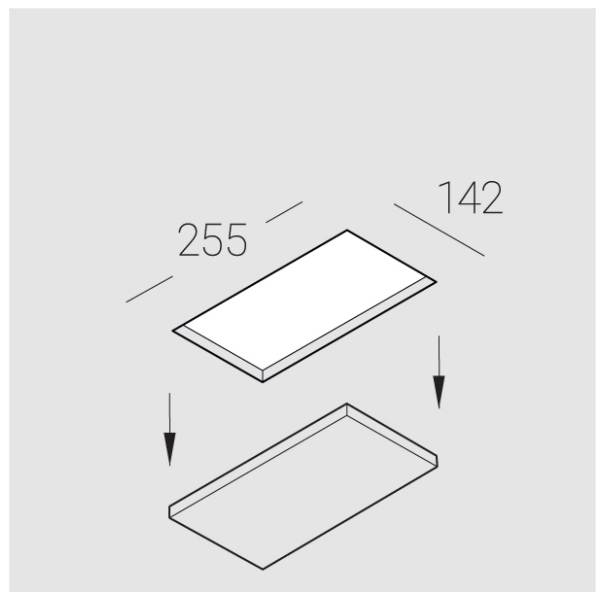

Trimless recessed luminaire

Twins A25 16W 940

ze11009405

220-240 V

IP20

Ra >90

MAC 3

Compectation

Body	1
LED module	2
Conrol gear	2
Fastener	2
Screw x6	4
Screw self-tapping	2
Washer D5	4
Suction Cup	1

Dimming by TRIAC accessible on request

The manufacturer reserves the right to change the configuration of the LED luminaire.

Specifications

Measurements:	232x137x70 mm
Net weight:	1.44 kg
Double	
Body:	Gypsum
Illuminant:	LED
Electrical safety class:	II
Degree of protection:	IP20
Rated power:	15.6 w
Luminaire luminous flux*:	1190 lm
Light output*:	76 lm/w
Colorful temperature*:	4000 K
Color rendering index*:	Ra >90
Color temperature stability*:	MAC 3
cos *:	0.4
PRA:	Mean Well APC-8-250