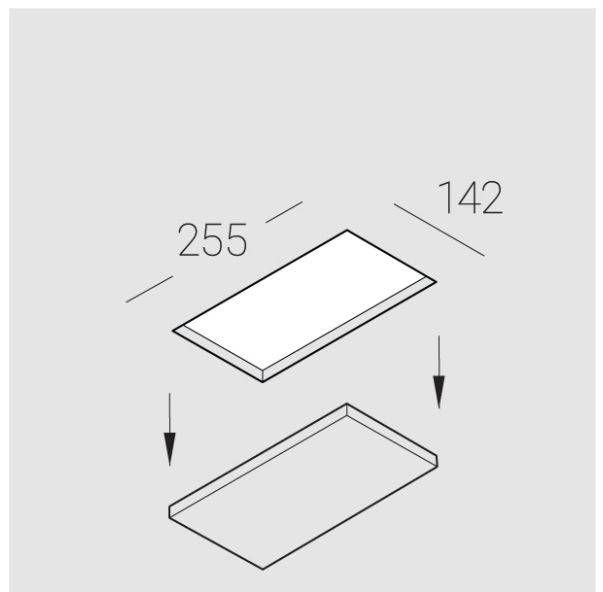

# Trimless recessed luminaire

Twins A25 16W 830 IP44/20

ze11009406

220-240 V

IP44

Ra >80

MAC 3

## Compectation

---

Body	1
LED module	2
Conrol gear	2
Fastener	2
Screw x6	4
Screw self-tapping	2
Washer D5	4
Suction Cup	1

Dimming by TRIAC accessible on request

The manufacturer reserves the right to change the configuration of the LED luminaire.

## Specifications

---

Measurements:	232x137x70 mm
Net weight:	1.44 kg
Double	
Body:	Gypsum
Illuminant:	LED
Electrical safety class:	II
Degree of protection:	IP44
Rated power:	15.6 w
Luminaire luminous flux*:	1278 lm
Light output*:	82 lm/w
Colorful temperature*:	3000 K
Color rendering index*:	Ra >80
Color temperature stability*:	MAC 3
cos *:	0.4
PRA:	Mean Well APC-8-250