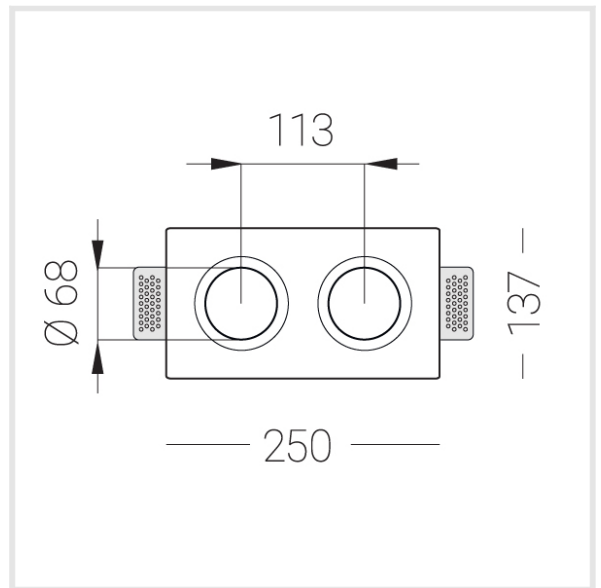

# Trimless recessed luminaire

Twins A25 16W 830 IP44/20

ze11009406

220-240 V

IP44

Ra >80

MAC 3

## Compectation

---

Body	1
LED module	2
Conrol gear	2
Fastener	2
Screw x6	4
Screw self-tapping	2
Washer D5	4
Suction Cup	1

Dimming by TRIAC accessible on request

The manufacturer reserves the right to change the configuration of the LED luminaire.

## Specifications

---

Measurements:	232x137x70 mm
Net weight:	1.44 kg
Double	
Body:	Gypsum
Illuminant:	LED
Electrical safety class:	II
Degree of protection:	IP44
Rated power:	15.6 w
Luminaire luminous flux*:	1278 lm
Light output*:	82 lm/w
Colorful temperature*:	3000 K
Color rendering index*:	Ra >80
Color temperature stability*:	MAC 3
cos *:	0.4
PRA:	Mean Well APC-8-250