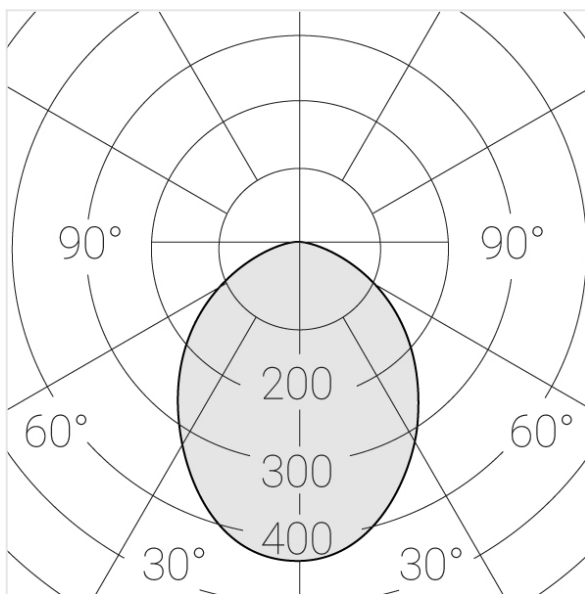

# Trimless recessed luminaire

Twins A25 16W 830 IP44/20

ze11009406

220-240 V

IP44

Ra >80

MAC 3

## Specifications

---

Measurements:	232x137x70 mm
Net weight:	1.44 kg
Double	
Body:	Gypsum
Illuminant:	LED
Electrical safety class:	II
Degree of protection:	IP44
Rated power:	15.6 w
Luminaire luminous flux*:	1278 lm
Light output*:	82 lm/w
Colorful temperature*:	3000 K
Color rendering index*:	Ra >80
Color temperature stability*:	MAC 3
cos *:	0.4
PRA:	Mean Well APC-8-250