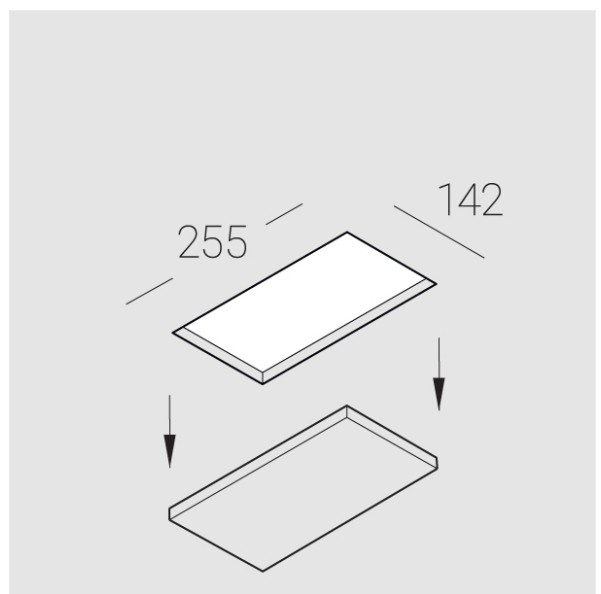

# Trimless recessed luminaire

Twins A25 22W 830 IP44/20

ze11009466

220-240 V

IP44

Ra >80

MAC 3

## Compectation

---

Body	1
LED module	2
Conrol gear	2
Fastener	2
Screw x6	4
Screw self-tapping	2
Washer D5	4
Suction Cup	1

Dimming by TRIAC accessible on request

The manufacturer reserves the right to change the configuration of the LED luminaire.

## Specifications

---

Measurements:	232x137x70 mm
Net weight:	1.5kg
Double	
Body:	Gypsum
Illuminant:	LED
Electrical safety class:	II
Degree of protection:	IP44
Rated power:	22.4 w
Luminaire luminous flux*:	1749 lm
Light output*:	78 lm/w
Colorful temperature*:	3000 K
Color rendering index*:	Ra >80
Color temperature stability*:	MAC 3
cos *:	0.5
PRA:	Mean Well APC-12-350