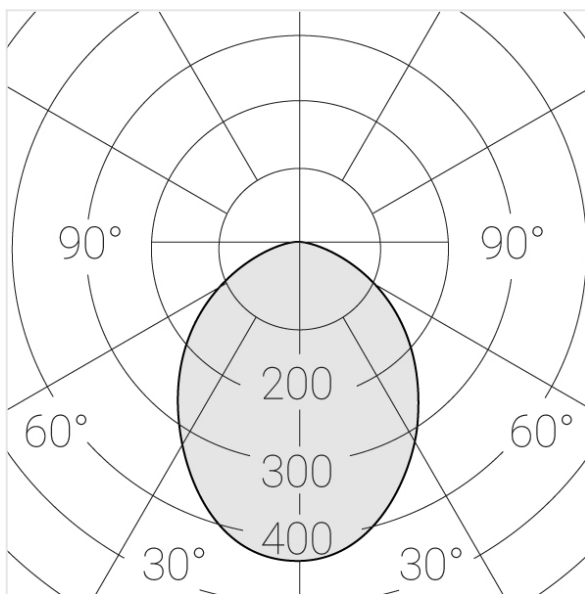

# Trimless recessed luminaire

Twins A25 22W 830 IP44/20

ze11009466

220-240 V

IP44

Ra >80

MAC 3

## Specifications

---

Measurements:	232x137x70 mm
Net weight:	1.5kg
Double	
Body:	Gypsum
Illuminant:	LED
Electrical safety class:	II
Degree of protection:	IP44
Rated power:	22.4 w
Luminaire luminous flux*:	1749 lm
Light output*:	78 lm/w
Colorful temperature*:	3000 K
Color rendering index*:	Ra >80
Color temperature stability*:	MAC 3
cos *:	0.5
PRA:	Mean Well APC-12-350