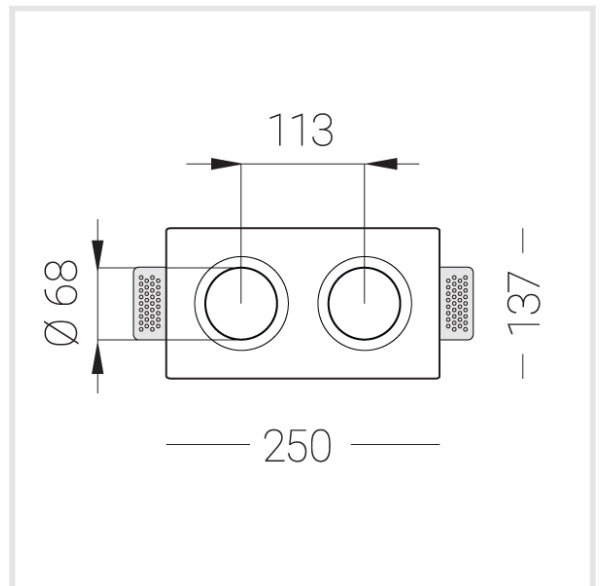

Trimless recessed luminaire

Twins A25 16W 930 IP44/20

ze11009409

220-240 V

IP44

Ra >90

MAC 3

Compectation

Body	1
LED module	2
Conrol gear	2
Fastener	2
Screw x6	4
Screw self-tapping	2
Washer D5	4
Suction Cup	1

Dimming by TRIAC accessible on request

The manufacturer reserves the right to change the configuration of the LED luminaire.

Specifications

Measurements:	232x137x70 mm
Net weight:	1.44 kg
Double	
Body:	Gypsum
Illuminant:	LED
Electrical safety class:	II
Degree of protection:	IP44
Rated power:	15.6 w
Luminaire luminous flux*:	1102 lm
Light output*:	71 lm/w
Colorful temperature*:	3000 K
Color rendering index*:	Ra >90
Color temperature stability*:	MAC 3
cos *:	0.4
PRA:	Mean Well APC-8-250