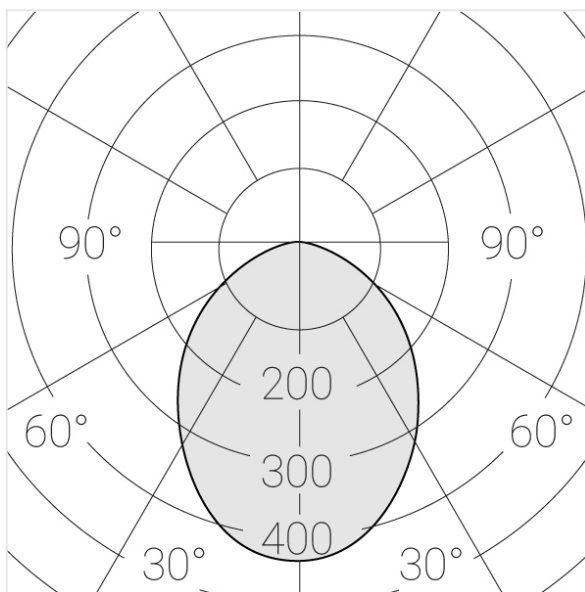

Trimless recessed luminaire

Twins A25 16W 930 IP44/20

ze11009409

220-240 V

IP44

Ra >90

MAC 3

Compectation

Specifications

Measurements:	232x137x70 mm
Net weight:	1.44 kg
Double	
Body:	Gypsum
Illuminant:	LED
Electrical safety class:	II
Degree of protection:	IP44
Rated power:	15.6 w
Luminaire luminous flux*:	1102 lm
Light output*:	71 lm/w
Colorful temperature*:	3000 K
Color rendering index*:	Ra >90
Color temperature stability*:	MAC 3
cos *:	0.4
PRA:	Mean Well APC-8-250