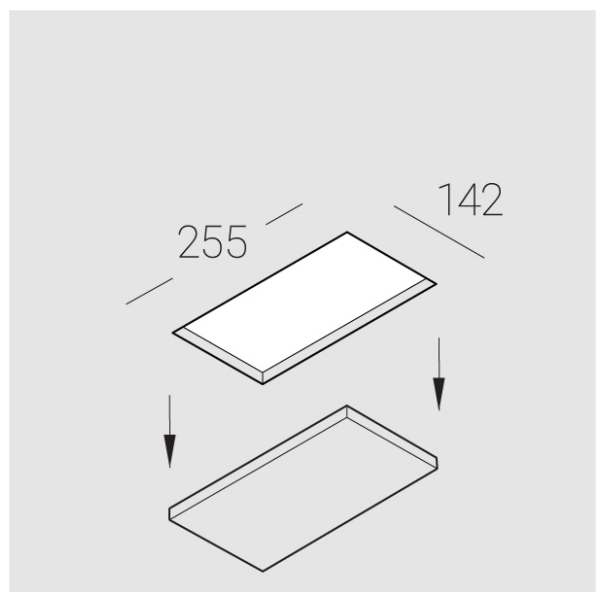

Trimless recessed luminaire

Twins A25 16W 930 IP44/20

ze11009409

220-240 V

IP44

Ra >90

MAC 3

Compectation

Body	1
LED module	2
Conrol gear	2
Fastener	2
Screw x6	4
Screw self-tapping	2
Washer D5	4
Suction Cup	1

Dimming by TRIAC accessible on request

The manufacturer reserves the right to change the configuration of the LED luminaire.

Specifications

Measurements:	232x137x70 mm
Net weight:	1.44 kg
Double	
Body:	Gypsum
Illuminant:	LED
Electrical safety class:	II
Degree of protection:	IP44
Rated power:	15.6 w
Luminaire luminous flux*:	1102 lm
Light output*:	71 lm/w
Colorful temperature*:	3000 K
Color rendering index*:	Ra >90
Color temperature stability*:	MAC 3
cos *:	0.4
PRA:	Mean Well APC-8-250