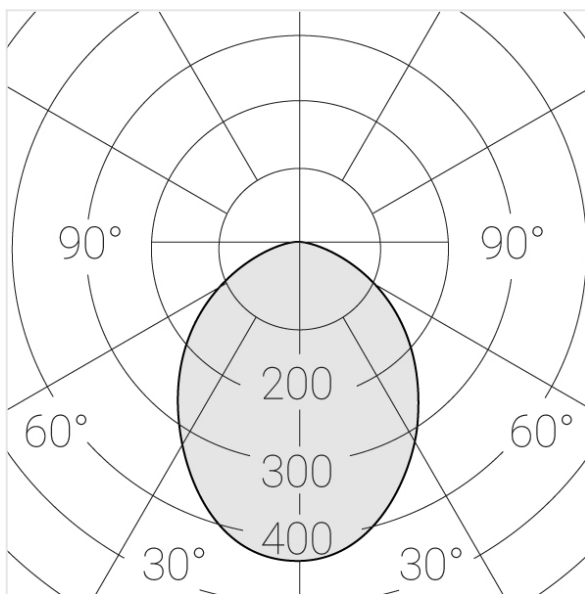

Trimless recessed luminaire

Twins A25 22W 930 IP44/20

ze11009469

220-240 V

IP44

Ra >90

MAC 3

Compectation

Specifications

Measurements:	232x137x70 mm
Net weight:	1.5kg
Double	
Body:	Gypsum
Illuminant:	LED
Electrical safety class:	II
Degree of protection:	IP44
Rated power:	22.4 w
Luminaire luminous flux*:	1508 lm
Light output*:	67 lm/w
Colorful temperature*:	3000 K
Color rendering index*:	Ra >90
Color temperature stability*:	MAC 3
cos *:	0.5
PRA:	Mean Well APC-12-350