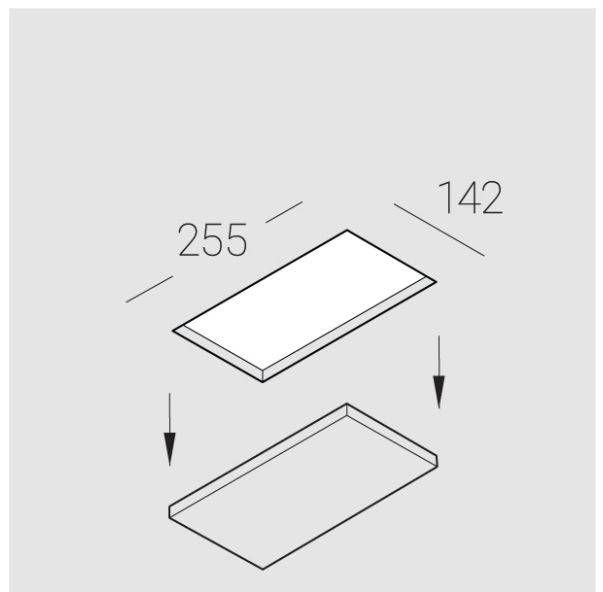

Trimless recessed luminaire

Twins A25 22W 930 IP44/20

ze11009469

220-240 V

IP44

Ra >90

MAC 3

Compectation

Body	1
LED module	2
Conrol gear	2
Fastener	2
Screw x6	4
Screw self-tapping	2
Washer D5	4
Suction Cup	1

Dimming by TRIAC accessible on request

The manufacturer reserves the right to change the configuration of the LED luminaire.

Specifications

Measurements:	232x137x70 mm
Net weight:	1.5kg
Double	
Body:	Gypsum
Illuminant:	LED
Electrical safety class:	II
Degree of protection:	IP44
Rated power:	22.4 w
Luminaire luminous flux*:	1508 lm
Light output*:	67 lm/w
Colorful temperature*:	3000 K
Color rendering index*:	Ra >90
Color temperature stability*:	MAC 3
cos *:	0.5
PRA:	Mean Well APC-12-350