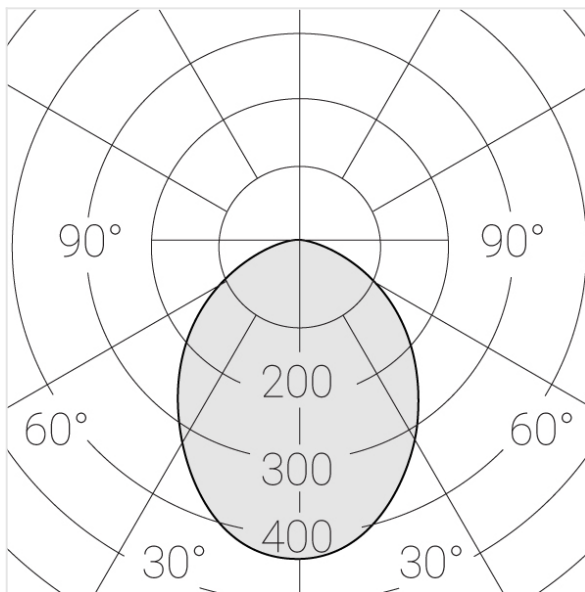

Trimless recessed luminaire

Twins A25 16W 840 DA

ze11009417

220-240 V

IP20

Ra >80

MAC 3

Compectation

Specifications

Measurements:	232x137x70 mm
Net weight:	1.49 kg
Double	
Body:	Gypsum
Illuminant:	LED
Electrical safety class:	II
Degree of protection:	IP20
Rated power:	15 w
Luminaire luminous flux*:	1376 lm
Light output*:	92 lm/w
Colorful temperature*:	4000 K
Color rendering index*:	Ra >80
Color temperature stability*:	MAC 3
cos *:	0.97
PRA:	LCA 17W 250-700mA one4all SC PRE