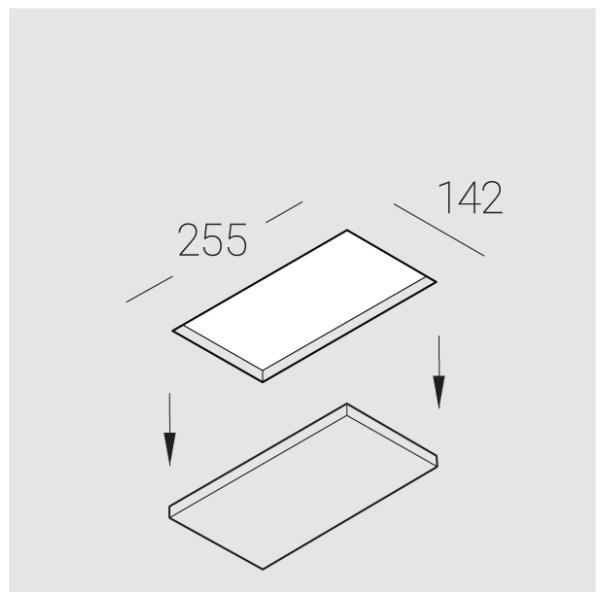

Trimless recessed luminaire

Twins A25 16W 840 DA

ze11009417

220-240 V

IP20

Ra >80

MAC 3

Compectation

Body	1
LED module	2
Conrol gear	1
Fastener	2
Screw x6	4
Screw self-tapping	2
Washer D5	4
Suction Cup	1

Dimming by TRIAC accessible on request

The manufacturer reserves the right to change the configuration of the LED luminaire.

Specifications

Measurements:	232x137x70 mm
Net weight:	1.49 kg
Double	
Body:	Gypsum
Illuminant:	LED
Electrical safety class:	II
Degree of protection:	IP20
Rated power:	15 w
Luminaire luminous flux*:	1376 lm
Light output*:	92 lm/w
Colorful temperature*:	4000 K
Color rendering index*:	Ra >80
Color temperature stability*:	MAC 3
cos *:	0.97
PRA:	LCA 17W 250-700mA one4all SC PRE