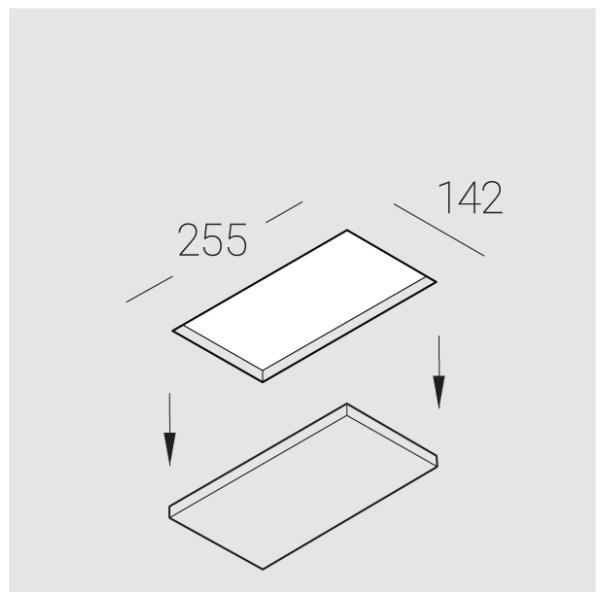

Trimless recessed luminaire

Twins A25 22W 840 DA

ze11009477

220-240 V

IP20

Ra >80

MAC 3

Compectation

Body	1
LED module	2
Conrol gear	1
Fastener	2
Screw x6	4
Screw self-tapping	2
Washer D5	4
Suction Cup	1

Dimming by TRIAC accessible on request

The manufacturer reserves the right to change the configuration of the LED luminaire.

Specifications

Measurements:	232x137x70 mm
Net weight:	1.49 kg
Double	
Body:	Gypsum
Illuminant:	LED
Electrical safety class:	II
Degree of protection:	IP20
Rated power:	21.1 w
Luminaire luminous flux*:	1885 lm
Light output*:	89 lm/w
Colorful temperature*:	4000 K
Color rendering index*:	Ra >80
Color temperature stability*:	MAC 3
cos *:	0.93
PRA:	LCA 25W 350-1050mA one4all SC PRE