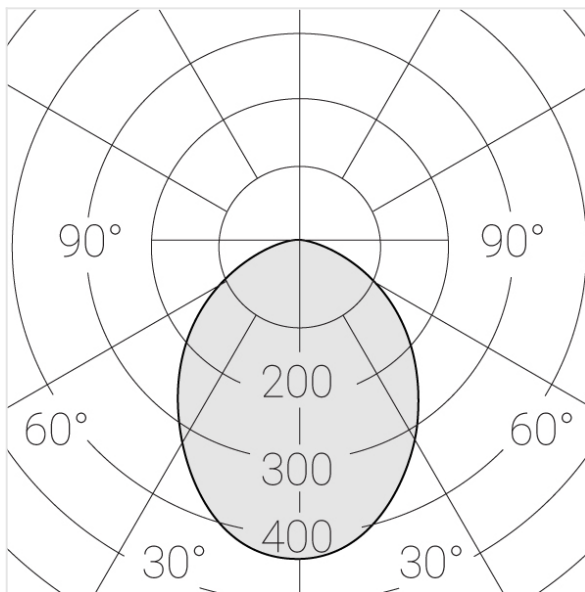

Trimless recessed luminaire

Twins A25 22W 840 DA

ze11009477

220-240 V

IP20

Ra >80

MAC 3

Compectation

Specifications

Measurements:	232x137x70 mm
Net weight:	1.49 kg
Double	
Body:	Gypsum
Illuminant:	LED
Electrical safety class:	II
Degree of protection:	IP20
Rated power:	21.1 w
Luminaire luminous flux*:	1885 lm
Light output*:	89 lm/w
Colorful temperature*:	4000 K
Color rendering index*:	Ra >80
Color temperature stability*:	MAC 3
cos *:	0.93
PRA:	LCA 25W 350-1050mA one4all SC PRE