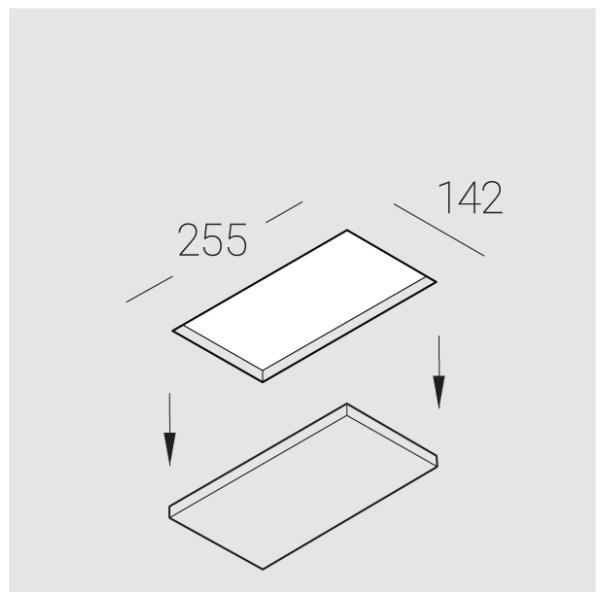

# Trimless recessed luminaire

Twins A25 16W 927 DA

ze11009418

220-240 V

IP20

Ra >90

MAC 3

## Compectation

---

Body	1
LED module	2
Conrol gear	1
Fastener	2
Screw x6	4
Screw self-tapping	2
Washer D5	4
Suction Cup	1

Dimming by TRIAC accessible on request

The manufacturer reserves the right to change the configuration of the LED luminaire.

## Specifications

---

Measurements:	232x137x70 mm
Net weight:	1.49 kg
Double	
Body:	Gypsum
Illuminant:	LED
Electrical safety class:	II
Degree of protection:	IP20
Rated power:	15 w
Luminaire luminous flux*:	1014 lm
Light output*:	68 lm/w
Colorful temperature*:	2700 K
Color rendering index*:	Ra >90
Color temperature stability*:	MAC 3
cos *:	0.97
PRA:	LCA 17W 250-700mA one4all SC PRE