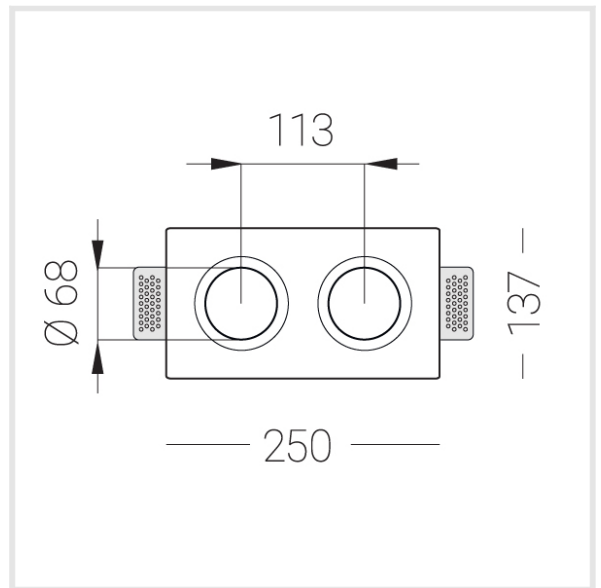

# Trimless recessed luminaire

Twins A25 16W 927 DA

ze11009418

220-240 V

IP20

Ra >90

MAC 3

## Compectation

---

Body	1
LED module	2
Conrol gear	1
Fastener	2
Screw x6	4
Screw self-tapping	2
Washer D5	4
Suction Cup	1

Dimming by TRIAC accessible on request

The manufacturer reserves the right to change the configuration of the LED luminaire.

## Specifications

---

Measurements:	232x137x70 mm
Net weight:	1.49 kg
Double	
Body:	Gypsum
Illuminant:	LED
Electrical safety class:	II
Degree of protection:	IP20
Rated power:	15 w
Luminaire luminous flux*:	1014 lm
Light output*:	68 lm/w
Colorful temperature*:	2700 K
Color rendering index*:	Ra >90
Color temperature stability*:	MAC 3
cos *:	0.97
PRA:	LCA 17W 250-700mA one4all SC PRE