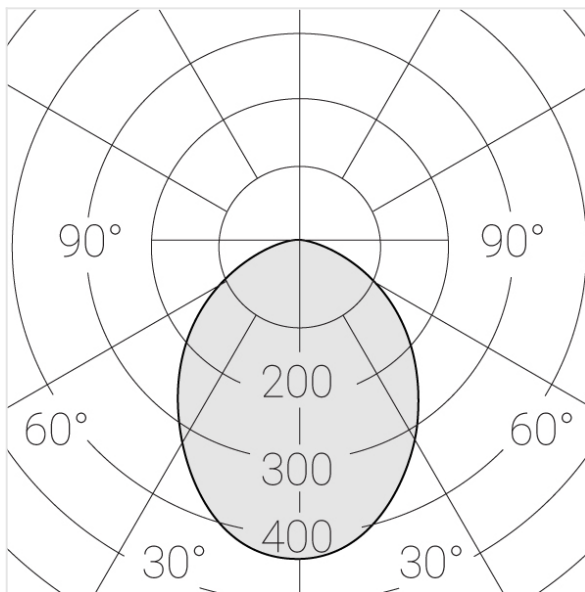

# Trimless recessed luminaire

Twins A25 16W 927 DA

ze11009418

220-240 V

IP20

Ra >90

MAC 3

## Specifications

---

Measurements:	232x137x70 mm
Net weight:	1.49 kg
Double	
Body:	Gypsum
Illuminant:	LED
Electrical safety class:	II
Degree of protection:	IP20
Rated power:	15 w
Luminaire luminous flux*:	1014 lm
Light output*:	68 lm/w
Colorful temperature*:	2700 K
Color rendering index*:	Ra >90
Color temperature stability*:	MAC 3
cos *:	0.97
PRA:	LCA 17W 250-700mA one4all SC PRE