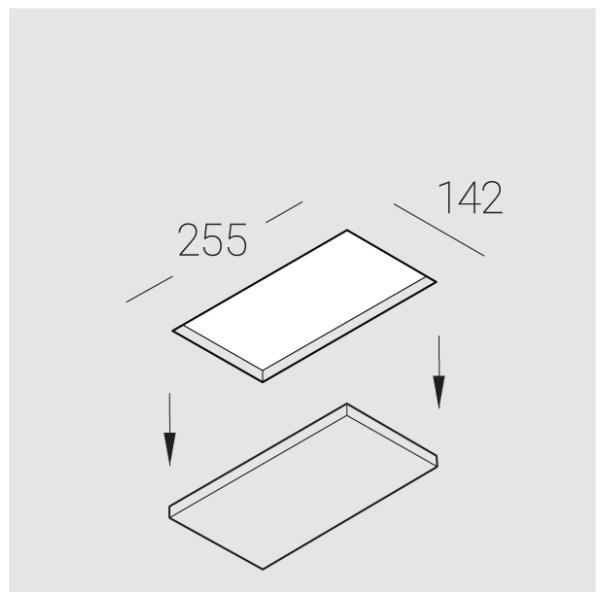

Trimless recessed luminaire

Twins A25 22W 927 DA

ze11009478

220-240 V

IP20

Ra >90

MAC 3

Compectation

Body	1
LED module	2
Conrol gear	1
Fastener	2
Screw x6	4
Screw self-tapping	2
Washer D5	4
Suction Cup	1

Dimming by TRIAC accessible on request

The manufacturer reserves the right to change the configuration of the LED luminaire.

Specifications

Measurements:	232x137x70 mm
Net weight:	1.49 kg
Double	
Body:	Gypsum
Illuminant:	LED
Electrical safety class:	II
Degree of protection:	IP20
Rated power:	21.1 w
Luminaire luminous flux*:	1387 lm
Light output*:	66 lm/w
Colorful temperature*:	2700 K
Color rendering index*:	Ra >90
Color temperature stability*:	MAC 3
cos *:	0.93
PRA:	LCA 25W 350-1050mA one4all SC PRE