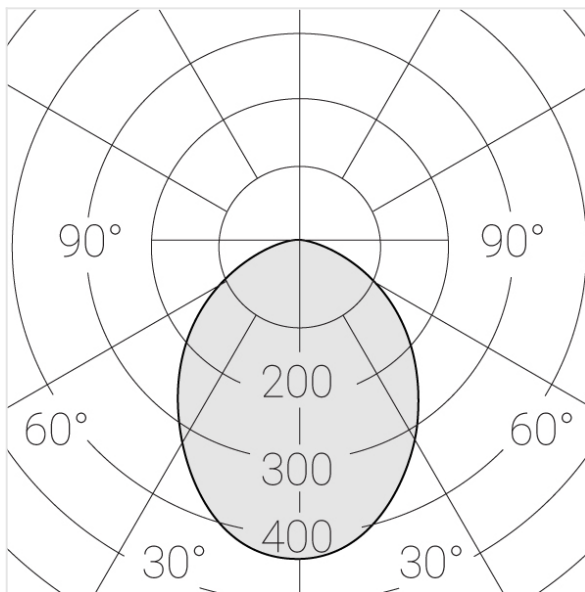

Trimless recessed luminaire

Twins A25 22W 927 DA

ze11009478

220-240 V

IP20

Ra >90

MAC 3

Compectation

Specifications

Measurements:	232x137x70 mm
Net weight:	1.49 kg
Double	
Body:	Gypsum
Illuminant:	LED
Electrical safety class:	II
Degree of protection:	IP20
Rated power:	21.1 w
Luminaire luminous flux*:	1387 lm
Light output*:	66 lm/w
Colorful temperature*:	2700 K
Color rendering index*:	Ra >90
Color temperature stability*:	MAC 3
cos *:	0.93
PRA:	LCA 25W 350-1050mA one4all SC PRE