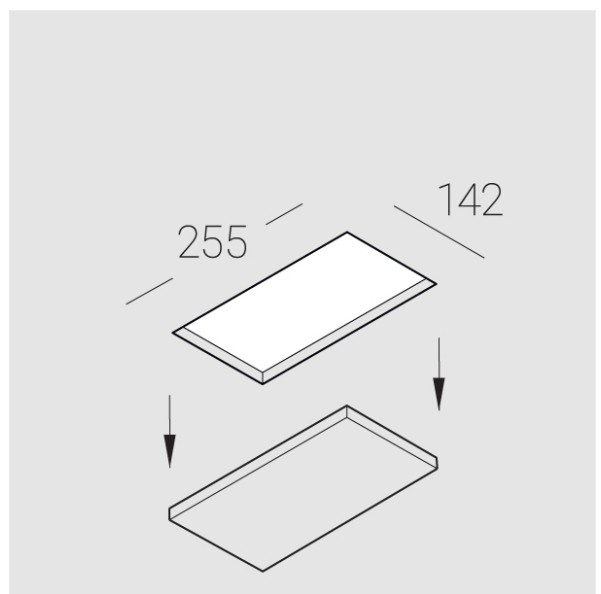

# Trimless recessed luminaire

Twins A25 16W 940 DA

ze11009420

220-240 V

IP20

Ra >90

MAC 3

## Compectation

---

Body	1
LED module	2
Conrol gear	1
Fastener	2
Screw x6	4
Screw self-tapping	2
Washer D5	4
Suction Cup	1

Dimming by TRIAC accessible on request

The manufacturer reserves the right to change the configuration of the LED luminaire.

## Specifications

---

Measurements:	232x137x70 mm
Net weight:	1.49 kg
Double	
Body:	Gypsum
Illuminant:	LED
Electrical safety class:	II
Degree of protection:	IP20
Rated power:	15 w
Luminaire luminous flux*:	1190 lm
Light output*:	79 lm/w
Colorful temperature*:	4000 K
Color rendering index*:	Ra >90
Color temperature stability*:	MAC 3
cos *:	0.97
PRA:	LCA 17W 250-700mA one4all SC PRE