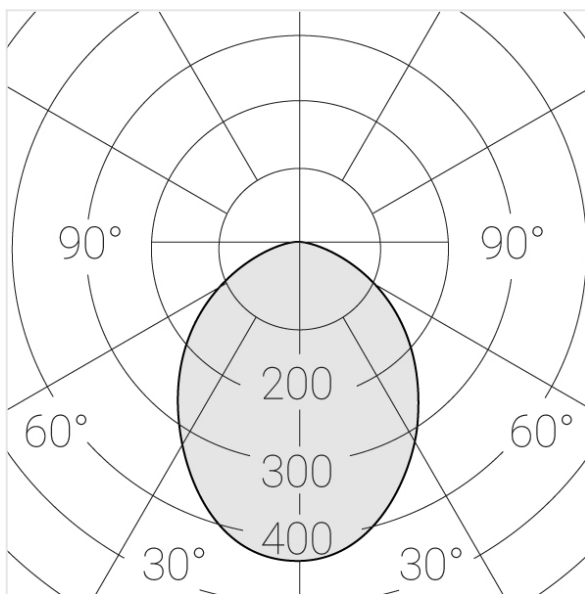

# Trimless recessed luminaire

Twins A25 16W 940 DA

ze11009420

220-240 V

IP20

Ra >90

MAC 3

## Specifications

---

Measurements:	232x137x70 mm
Net weight:	1.49 kg
Double	
Body:	Gypsum
Illuminant:	LED
Electrical safety class:	II
Degree of protection:	IP20
Rated power:	15 w
Luminaire luminous flux*:	1190 lm
Light output*:	79 lm/w
Colorful temperature*:	4000 K
Color rendering index*:	Ra >90
Color temperature stability*:	MAC 3
cos *:	0.97
PRA:	LCA 17W 250-700mA one4all SC PRE