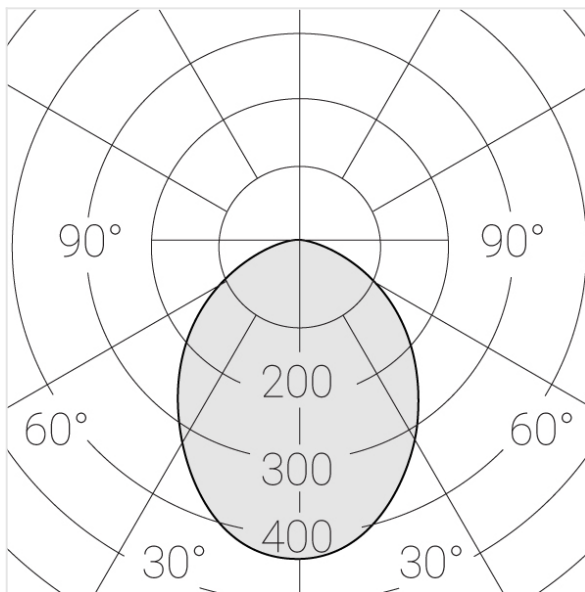

# Trimless recessed luminaire

Twins A25 22W 940 DA

ze11009480

220-240 V

IP20

Ra >90

MAC 3

## Specifications

---

Measurements:	232x137x70 mm
Net weight:	1.49 kg
Double	
Body:	Gypsum
Illuminant:	LED
Electrical safety class:	II
Degree of protection:	IP20
Rated power:	21.1 w
Luminaire luminous flux*:	1628 lm
Light output*:	77 lm/w
Colorful temperature*:	4000 K
Color rendering index*:	Ra >90
Color temperature stability*:	MAC 3
cos *:	0.93
PRA:	LCA 25W 350-1050mA one4all SC PRE