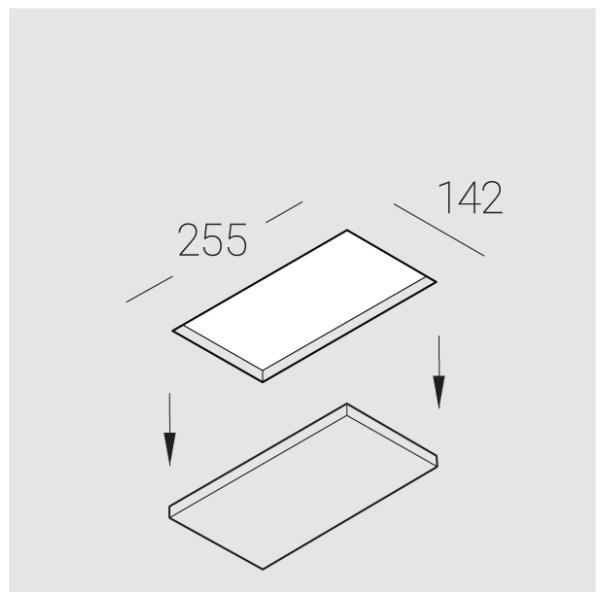

# Trimless recessed luminaire

Twins A25 22W 940 DA

ze11009480

220-240 V

IP20

Ra >90

MAC 3

## Compectation

---

Body	1
LED module	2
Conrol gear	1
Fastener	2
Screw x6	4
Screw self-tapping	2
Washer D5	4
Suction Cup	1

Dimming by TRIAC accessible on request

The manufacturer reserves the right to change the configuration of the LED luminaire.

## Specifications

---

Measurements:	232x137x70 mm
Net weight:	1.49 kg
Double	
Body:	Gypsum
Illuminant:	LED
Electrical safety class:	II
Degree of protection:	IP20
Rated power:	21.1 w
Luminaire luminous flux*:	1628 lm
Light output*:	77 lm/w
Colorful temperature*:	4000 K
Color rendering index*:	Ra >90
Color temperature stability*:	MAC 3
cos *:	0.93
PRA:	LCA 25W 350-1050mA one4all SC PRE